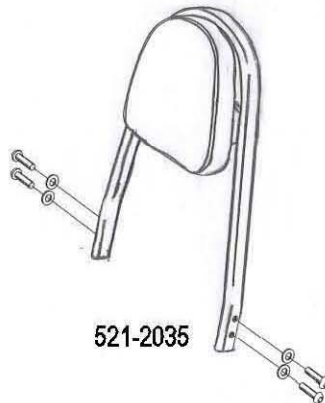

HIGHWAY HAWK
passion for chrome

Sissybar

Honda VTX 1300

Art.no. 521-1035A

Components

1	Mounting Strut	2x
2	Allenhead bolt M8 x 45mm	2x
3	Washer M8	2x
4	Spacer Ø14 x Ø8,5 x 17mm	2x
5	Allenhead bolt M10 x 55mm	2x
6	Washer M10	2x
7	Spacer Ø16 x Ø10,5 x 17mm	2x

Model for honda VTX 1300 R/S

This accessory should be mounted by a professional mechanic only.
 MotoLux International B.V. / Highway Hawk can not be held responsible for improper installation.

© Moto-Lux Specialties B.V.
 Barneveld - The Netherlands