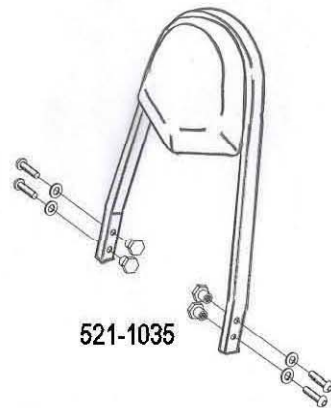

HIGHWAY HAWK
passion for chrome

Sissybar

Honda VTX 1300

Art.no. 521-1035A

Components

1	Mounting Strut	2x
2	Allenhead bolt M8 x 45mm	2x
3	Washer M8	2x
4	Spacer Ø14 x Ø8,5 x 17mm	2x
5	Allenhead bolt M10 x 55mm	2x
6	Washer M10	2x
7	Spacer Ø16 x Ø10,5 x 17mm	2x

Model for honda VTX 1300 R/S

This accessory should be mounted by a professional mechanic only.
 MotoLux International B.V. / Highway Hawk can not be held responsible for improper installation.

© Moto-Lux Specialties B.V.
 Barneveld - The Netherlands