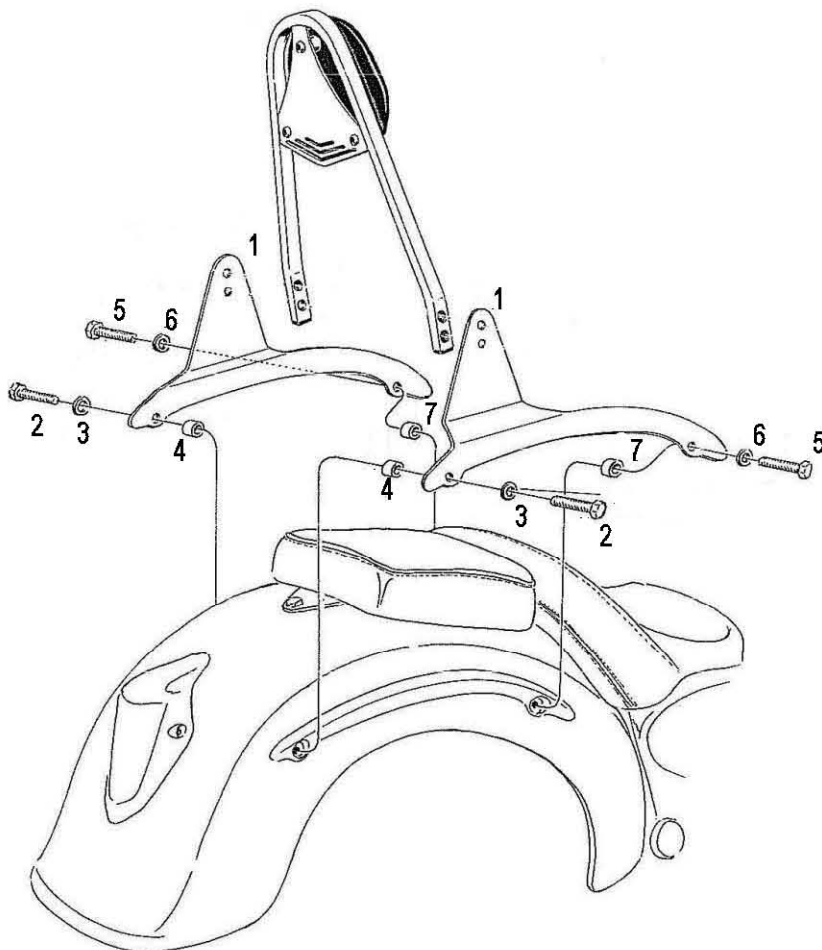

HIGHWAY HAWK
passion for chrome

Sissybar

Honda VTX 1300

Art.no. 521-1035A

Components

1	Mounting Strut	2x
2	Allenhead bolt M8 x 45mm	2x
3	Washer M8	2x
4	Spacer Ø14 x Ø8,5 x 17mm	2x
5	Allenhead bolt M10 x 55mm	2x
6	Washer M10	2x
7	Spacer Ø16 x Ø10,5 x 17mm	2x

Model for honda VTX 1300 R/S

This accessory should be mounted by a professional mechanic only.
 MotoLux International B.V. / Highway Hawk can not be held responsible for improper installation.

© Moto-Lux Specialties B.V.
 Barneveld - The Netherlands