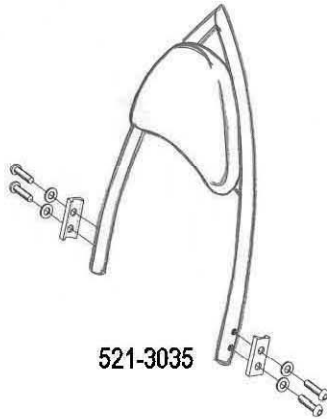

HIGHWAY HAWK
passion for chrome

Sissybar

Honda VTX 1300

Art.no. 521-1035A

Components

1	Mounting Strut	2x
2	Allenhead bolt M8 x 45mm	2x
3	Washer M8	2x
4	Spacer Ø14 x Ø8,5 x 17mm	2x
5	Allenhead bolt M10 x 55mm	2x
6	Washer M10	2x
7	Spacer Ø16 x Ø10,5 x 17mm	2x

Model for honda VTX 1300 R/S

This accessory should be mounted by a professional mechanic only.
 MotoLux International B.V. / Highway Hawk can not be held responsible for improper installation.

© Moto-Lux Specialties B.V.
 Barneveld - The Netherlands