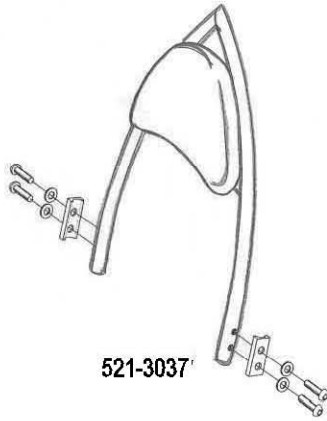

**HIGHWAY HAWK**  
*passion for chrome*

**Sissybar**  
 Honda VT 750 DC spirit '07-  
 Art.no. 521-1037A

**Components**

1	Side brackets	2x
2	Bolt M10 (1.25) x 50	4x
3	Washer M10	4x
4	Spacer Ø18x 3	4x

Model for Honda VT 750 DC spirit '07-

This accessory should be mounted by a professional mechanic only.  
 MotoLux International B.V. / Highway Hawk can not be held responsible for improper installation.

© Moto-Lux Specialties B.V.  
 Barneveld - The Netherlands