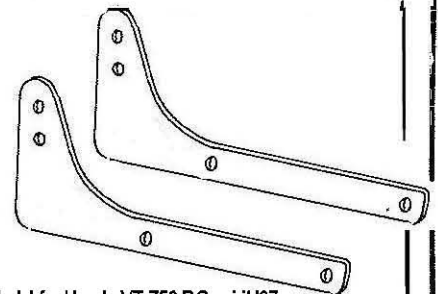

**HIGHWAY HAWK**  
*passion for chrome*

**Sissybar**  
 Honda VT 750 DC spirit '07-  
 Art.no. 521-1037A

**Components**

1	Side brackets	2x
2	Bolt M10 (1.25) x 50	4x
3	Washer M10	4x
4	Spacer Ø18x 3	4x

Model for Honda VT 750 DC spirit '07-

This accessory should be mounted by a professional mechanic only.  
 MotoLux International B.V. / Highway Hawk can not be held responsible for improper installation.

© Moto-Lux Specialties B.V.  
 Barneveld - The Netherlands