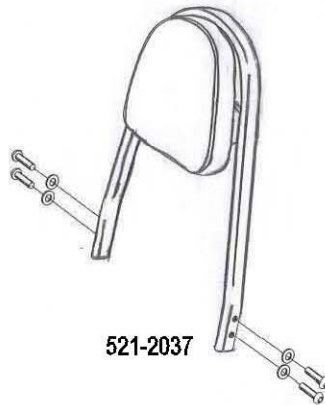

**HIGHWAY HAWK**  
*passion for chrome*

**Sissybar**  
 Honda VT 750 DC spirit '07-  
 Art.no. 521-1037A

**Components**

1	Side brackets	2x
2	Bolt M10 (1.25) x 50	4x
3	Washer M10	4x
4	Spacer Ø18x 3	4x

Model for Honda VT 750 DC spirit '07-

This accessory should be mounted by a professional mechanic only.  
 MotoLux International B.V. / Highway Hawk can not be held responsible for improper installation.

© Moto-Lux Specialties B.V.  
 Barneveld - The Netherlands