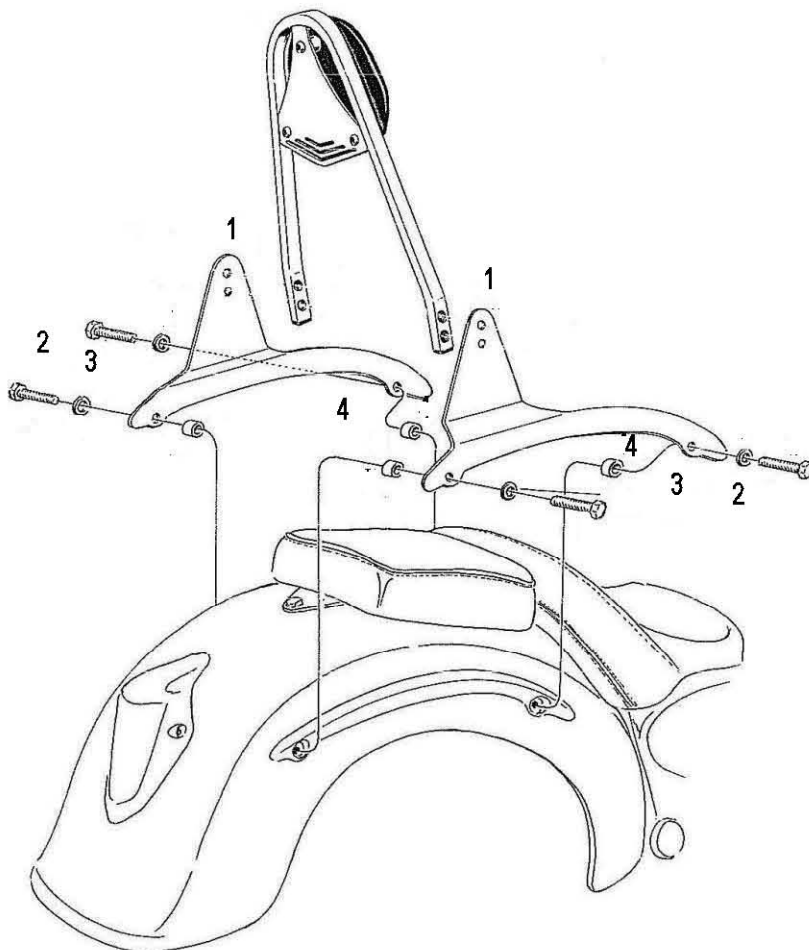

**HIGHWAY HAWK**  
*passion for chrome*

**Sissybar**  
 Honda VT 750 DC spirit '07-  
 Art.no. 521-1037A

**Components**

1	Side brackets	2x
2	Bolt M10 (1.25) x 50	4x
3	Washer M10	4x
4	Spacer Ø18x 3	4x

Model for Honda VT 750 DC spirit '07-

This accessory should be mounted by a professional mechanic only.  
 MotoLux International B.V. / Highway Hawk can not be held responsible for improper installation.

© Moto-Lux Specialties B.V.  
 Barneveld - The Netherlands