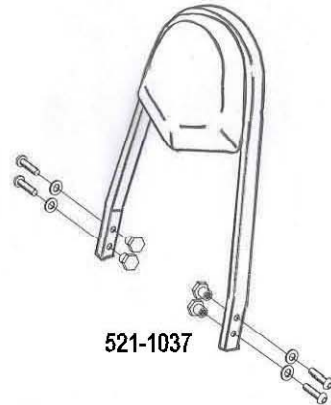

**HIGHWAY HAWK**  
*passion for chrome*

**Sissybar**  
 Honda VT 750 DC spirit '07-  
 Art.no. 521-1037A

**Components**

1	Side brackets	2x
2	Bolt M10 (1.25) x 50	4x
3	Washer M10	4x
4	Spacer Ø18x 3	4x

Model for Honda VT 750 DC spirit '07-

This accessory should be mounted by a professional mechanic only.  
 MotoLux International B.V. / Highway Hawk can not be held responsible for improper installation.

© Moto-Lux Specialties B.V.  
 Barneveld - The Netherlands