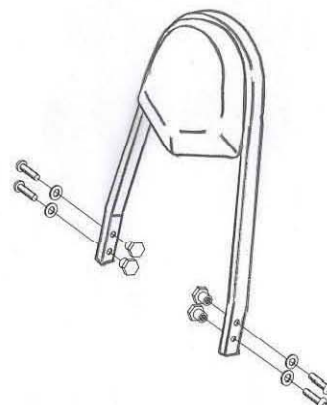

HIGHWAY HAWK
passion for chrome

Sissybar
Honda VT1300CX
Art.no. 521-1046A

521-3046

521-2046

521-1046

Components

1	Bracket	2x
2	Bolt M8 x 30	2x
3	Bolt M8 x 40	2x
4	Spacer Ø18 x 13	2x
5	Spacer Ø18 x 24	2x
6	Washer M8	4x
7	Nut M8	4x

This accessory should be mounted by a professional mechanic only.
 MotoLux International B.V. / Highway Hawk can not be held responsible for improper installation.

© Moto-Lux Specialties B.V.
 Barneveld - The Netherlands