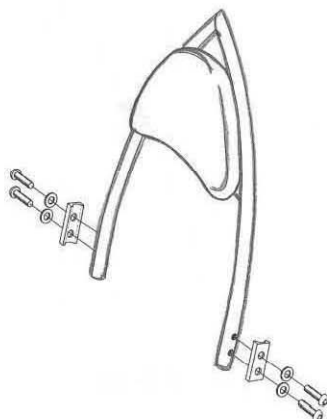

HIGHWAY HAWK
passion for chrome

Sissybar
Honda VT1300CX
Art.no. 521-1046A

521-3046

521-2046

521-1046

Components

1	Bracket	2x
2	Bolt M8 x 30	2x
3	Bolt M8 x 40	2x
4	Spacer Ø18 x 13	2x
5	Spacer Ø18 x 24	2x
6	Washer M8	4x
7	Nut M8	4x

This accessory should be mounted by a professional mechanic only.
 MotoLux International B.V. / Highway Hawk can not be held responsible for improper installation.

© Moto-Lux Specialties B.V.
 Barneveld - The Netherlands