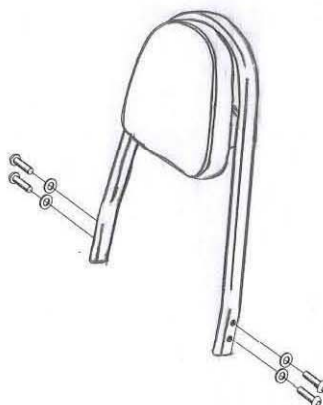

HIGHWAY HAWK
passion for chrome

Sissybar
Honda VT1300CX
Art.no. 521-1046A

521-3046

521-2046

521-1046

Components

1	Bracket	2x
2	Bolt M8 x 30	2x
3	Bolt M8 x 40	2x
4	Spacer Ø18 x 13	2x
5	Spacer Ø18 x 24	2x
6	Washer M8	4x
7	Nut M8	4x

This accessory should be mounted by a professional mechanic only.
 MotoLux International B.V. / Highway Hawk can not be held responsible for improper installation.

© Moto-Lux Specialties B.V.
 Barneveld - The Netherlands