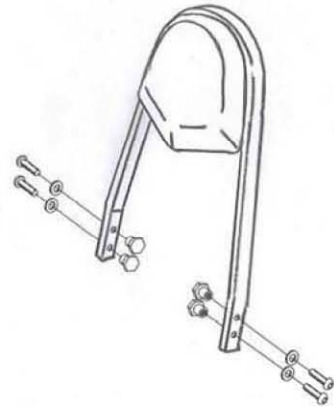

**HIGHWAY HAWK**

*passion for chrome*

Sissybar bracket

**Honda VT750C2B / Phantom**

Art.Nr. 521-1049A

521-3049

521-2049

521-1049

**Components**

1	Sissybar bracket	2x
2	Bolt M10 (1.25) X 50	4x
3	Washer M10	4x
4	Bush Ø18 x 5	4x

Model for: Honda VT750C2B/ Phantom

This accessory should be mounted by a professional mechanic only.  
MotoLux International B.V. / Highway Hawk can not be held responsible for improper installation.