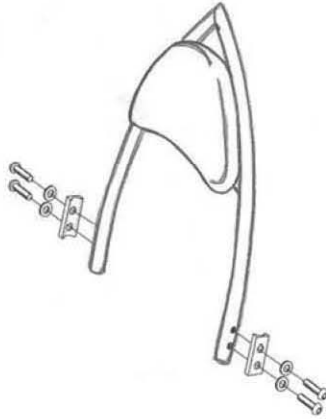

**HIGHWAY HAWK**

*passion for chrome*

Sissybar bracket

**Honda VT750C2B / Phantom**

Art.Nr. 521-1049A

521-3049

521-2049

521-1049

**Components**

1	Sissybar bracket	2x
2	Bolt M10 (1.25) X 50	4x
3	Washer M10	4x
4	Bush Ø18 x 5	4x

Model for: Honda VT750C2B/ Phantom

This accessory should be mounted by a professional mechanic only.  
MotoLux International B.V. / Highway Hawk can not be held responsible for improper installation.