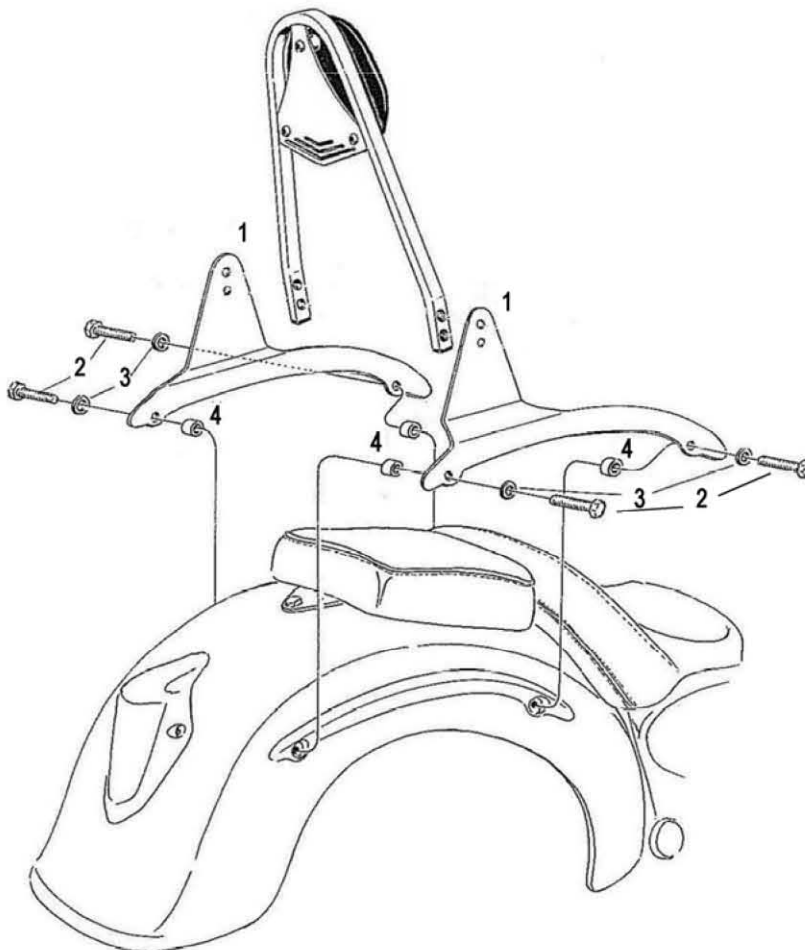

**HIGHWAY HAWK**

*passion for chrome*

Sissybar bracket

**Honda VT750C2B / Phantom**

Art.Nr. 521-1049A

521-3049

521-2049

521-1049

**Components**

1	Sissybar bracket	2x
2	Bolt M10 (1.25) X 50	4x
3	Washer M10	4x
4	Bush Ø18 x 5	4x

Model for: Honda VT750C2B/ Phantom

This accessory should be mounted by a professional mechanic only.  
MotoLux International B.V. / Highway Hawk can not be held responsible for improper installation.