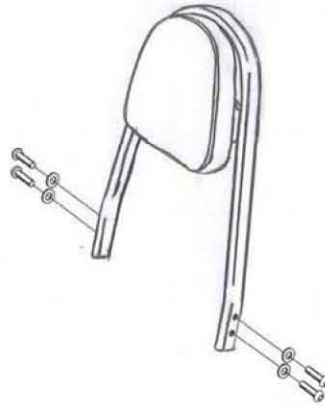

**HIGHWAY HAWK**

*passion for chrome*

Sissybar bracket

**Honda VT750C2B / Phantom**

Art.Nr. 521-1049A

521-3049

521-2049

521-1049

**Components**

1	Sissybar bracket	2x
2	Bolt M10 (1.25) X 50	4x
3	Washer M10	4x
4	Bush Ø18 x 5	4x

Model for: Honda VT750C2B/ Phantom

This accessory should be mounted by a professional mechanic only.  
MotoLux International B.V. / Highway Hawk can not be held responsible for improper installation.