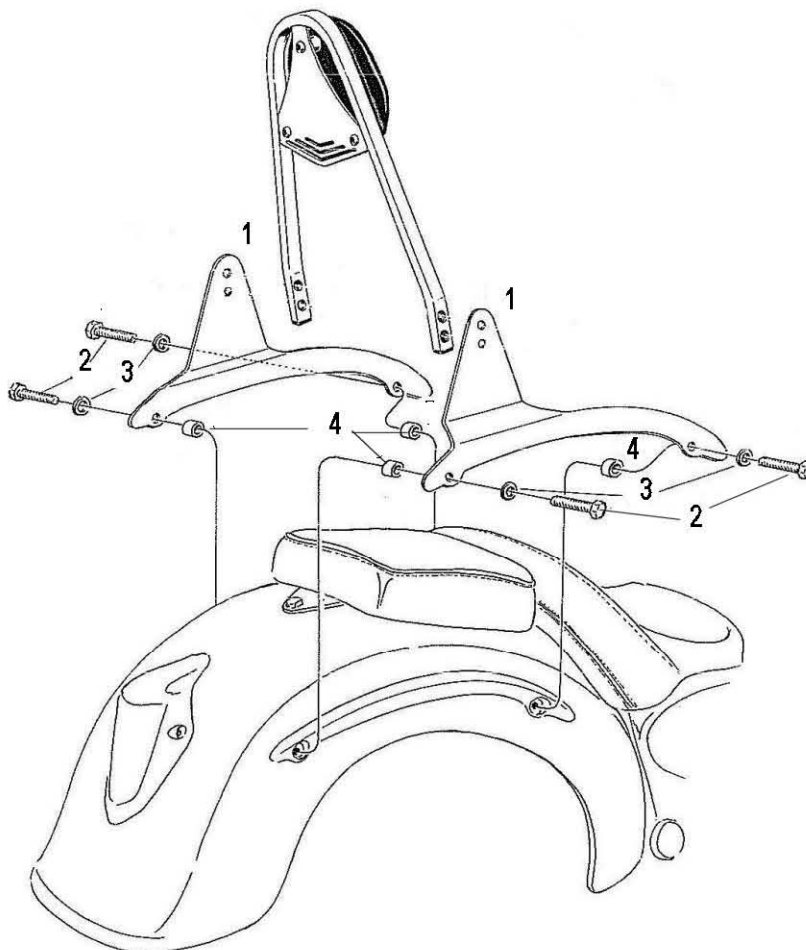

HIGHWAY HAWK
passion for chrome

Sissybar
Yamaha XVS 1300A
Art.no. 522-1033A

Components

1.	Side bracket	2x
2.	Bolt M8x 55	4x
3.	Washer M8	4x
4.	Spacer Ø18 x 16	4x

Model for Yamaha XVS 1300A

This accessory should be mounted by a professional mechanic only.
 MotoLux International B.V. / Highway Hawk can not be held responsible for improper installation.