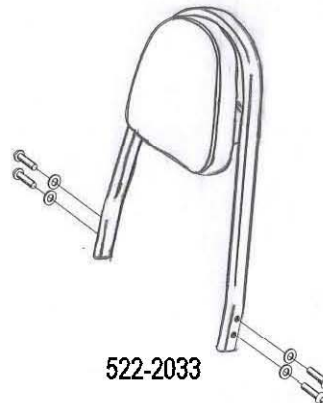

HIGHWAY HAWK
passion for chrome

Sissybar
Yamaha XVS 1300A
Art.no. 522-1033A

Components

1.	Side bracket	2x
2.	Bolt M8x 55	4x
3.	Washer M8	4x
4.	Spacer Ø18 x 16	4x

Model for Yamaha XVS 1300A

This accessory should be mounted by a professional mechanic only.
 MotoLux International B.V. / Highway Hawk can not be held responsible for improper installation.