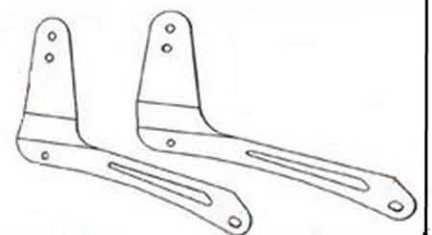

HIGHWAY HAWK
passion for chrome

Sissybar
Yamaha XVS 1300A
Art.no. 522-1033A

Components

1.	Side bracket	2x
2.	Bolt M8x 55	4x
3.	Washer M8	4x
4.	Spacer Ø18 x 16	4x

Model for Yamaha XVS 1300A

This accessory should be mounted by a professional mechanic only.
 MotoLux International B.V. / Highway Hawk can not be held responsible for improper installation.