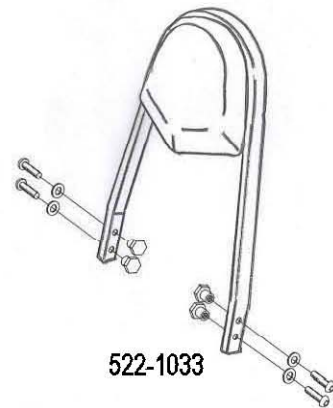

HIGHWAY HAWK
passion for chrome

Sissybar
Yamaha XVS 1300A
Art.no. 522-1033A

Components

1.	Side bracket	2x
2.	Bolt M8x 55	4x
3.	Washer M8	4x
4.	Spacer Ø18 x 16	4x

Model for Yamaha XVS 1300A

This accessory should be mounted by a professional mechanic only.
 MotoLux International B.V. / Highway Hawk can not be held responsible for improper installation.