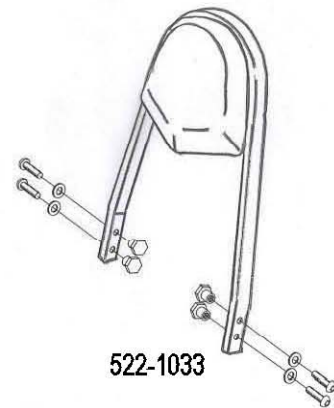

**HIGHWAY HAWK**  
*passion for chrome*

**Sissybar**  
**Yamaha XVS 1300A**  
Art.no. 522-1033A

**Components**

1.	Side bracket	2x
2.	Bolt M8x 55	4x
3.	Washer M8	4x
4.	Spacer Ø18 x 16	4x

Model for Yamaha XVS 1300A

This accessory should be mounted by a professional mechanic only.  
 MotoLux International B.V. / Highway Hawk can not be held responsible for improper installation.

© Moto-Lux Specialties B.V.  
 Barneveld - The Netherlands