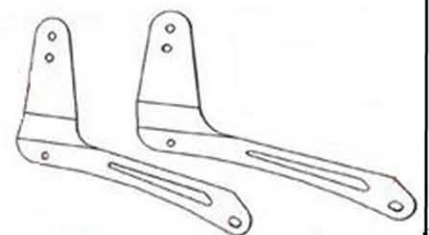

**HIGHWAY HAWK**  
*passion for chrome*

**Sissybar**  
**Yamaha XVS 1300A**  
Art.no. 522-1033A

**Components**

1.	Side bracket	2x
2.	Bolt M8x 55	4x
3.	Washer M8	4x
4.	Spacer Ø18 x 16	4x

Model for Yamaha XVS 1300A

This accessory should be mounted by a professional mechanic only.  
 MotoLux International B.V. / Highway Hawk can not be held responsible for improper installation.

© Moto-Lux Specialties B.V.  
 Barneveld - The Netherlands