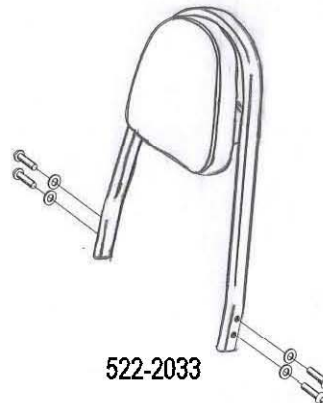

**HIGHWAY HAWK**  
*passion for chrome*

**Sissybar**  
**Yamaha XVS 1300A**  
Art.no. 522-1033A

**Components**

1.	Side bracket	2x
2.	Bolt M8x 55	4x
3.	Washer M8	4x
4.	Spacer Ø18 x 16	4x

Model for Yamaha XVS 1300A

This accessory should be mounted by a professional mechanic only.  
 MotoLux International B.V. / Highway Hawk can not be held responsible for improper installation.

© Moto-Lux Specialties B.V.  
 Barneveld - The Netherlands