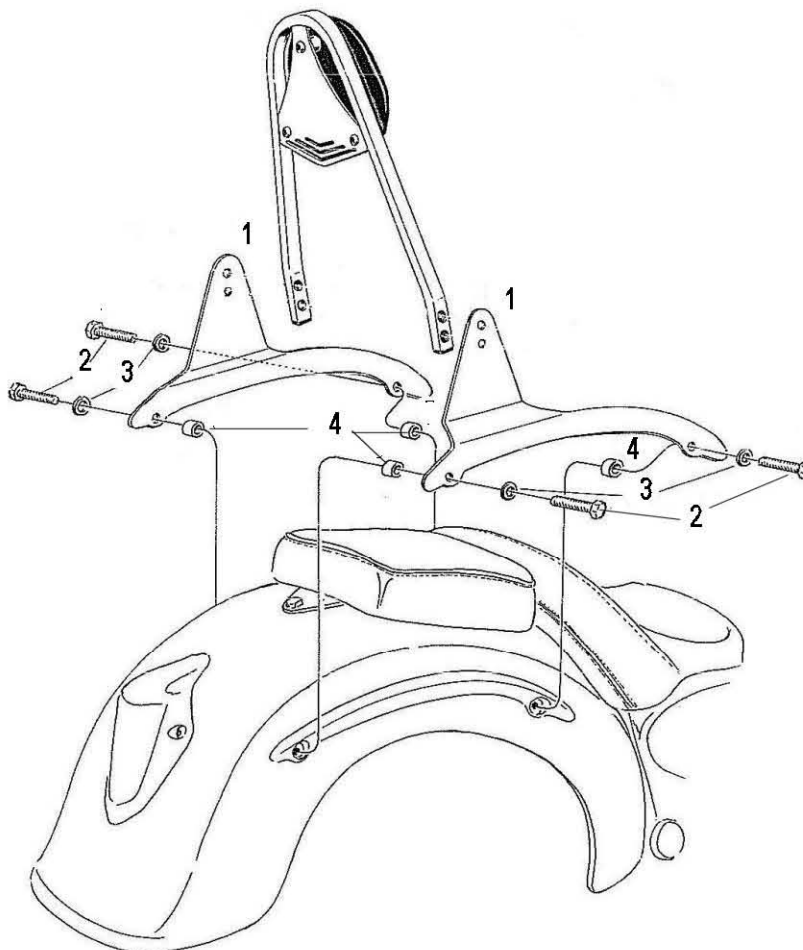

**HIGHWAY HAWK**  
*passion for chrome*

**Sissybar**  
**Yamaha XVS 1300A**  
Art.no. 522-1033A

**Components**

1.	Side bracket	2x
2.	Bolt M8x 55	4x
3.	Washer M8	4x
4.	Spacer Ø18 x 16	4x

Model for Yamaha XVS 1300A

This accessory should be mounted by a professional mechanic only.  
 MotoLux International B.V. / Highway Hawk can not be held responsible for improper installation.

© Moto-Lux Specialties B.V.  
 Barneveld - The Netherlands