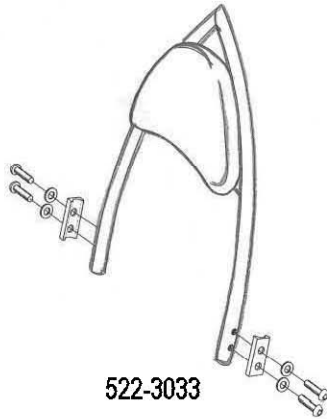

**HIGHWAY HAWK**  
*passion for chrome*

**Sissybar**  
**Yamaha XVS 1300A**  
Art.no. 522-1033A

**Components**

1.	Side bracket	2x
2.	Bolt M8x 55	4x
3.	Washer M8	4x
4.	Spacer Ø18 x 16	4x

Model for Yamaha XVS 1300A

This accessory should be mounted by a professional mechanic only.  
 MotoLux International B.V. / Highway Hawk can not be held responsible for improper installation.

© Moto-Lux Specialties B.V.  
 Barneveld - The Netherlands