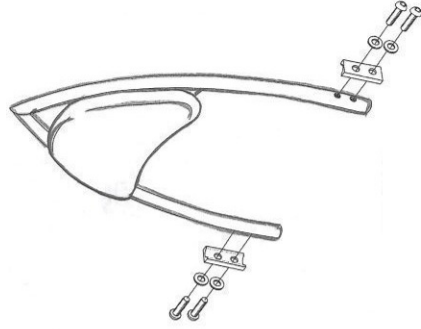

HIGHWAY HAWK

passion for chrome

**Sissybar for:
Yamaha XV950 Bolt
522-1034 A/AB**

Arch

Tube

Wide

Components

1	Sissybar bracket	2
2	M8 x 60mm	2
3	M8 x 65mm	2
4	Bush Ø14 x 5mm	2
5	Bush Ø14 x 9mm	2
6	Washer M8	4

Model for:

Yamaha XV950 Bolt

This accessory should be mounted by a professional mechanic only.
MotoLux International B.V. / Highway Hawk can not be held responsible for improper installation.

© Moto-Lux Specialties B.V.
Barneveld - The Netherlands