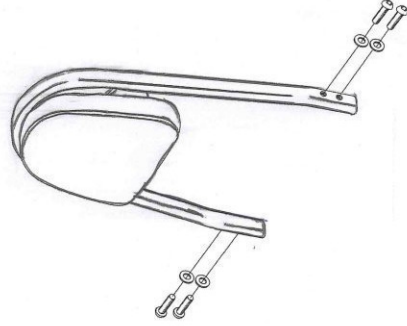

HIGHWAY HAWK

passion for chrome

**Sissybar for:
Yamaha XV950 Bolt
522-1034 A/AB**

Arch

Tube

Wide

Components

1	Sissybar bracket	2
2	M8 x 60mm	2
3	M8 x 65mm	2
4	Bush Ø14 x 5mm	2
5	Bush Ø14 x 9mm	2
6	Washer M8	4

Model for:

Yamaha XV950 Bolt

This accessory should be mounted by a professional mechanic only.
MotoLux International B.V. / Highway Hawk can not be held responsible for improper installation.

© Moto-Lux Specialties B.V.
Barneveld - The Netherlands