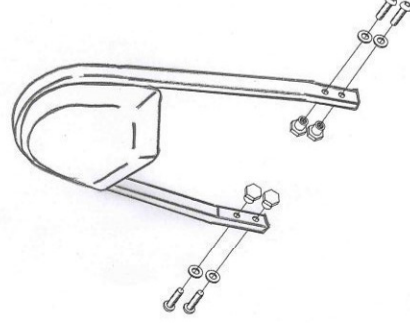

HIGHWAY HAWK

passion for chrome

**Sissybar for:
Yamaha XV950 Bolt
522-1034 A/AB**

Arch

Tube

Wide

Components

1	Sissybar bracket	2
2	M8 x 60mm	2
3	M8 x 65mm	2
4	Bush Ø14 x 5mm	2
5	Bush Ø14 x 9mm	2
6	Washer M8	4

Model for:

Yamaha XV950 Bolt

This accessory should be mounted by a professional mechanic only.
MotoLux International B.V. / Highway Hawk can not be held responsible for improper installation.

© Moto-Lux Specialties B.V.
Barneveld - The Netherlands