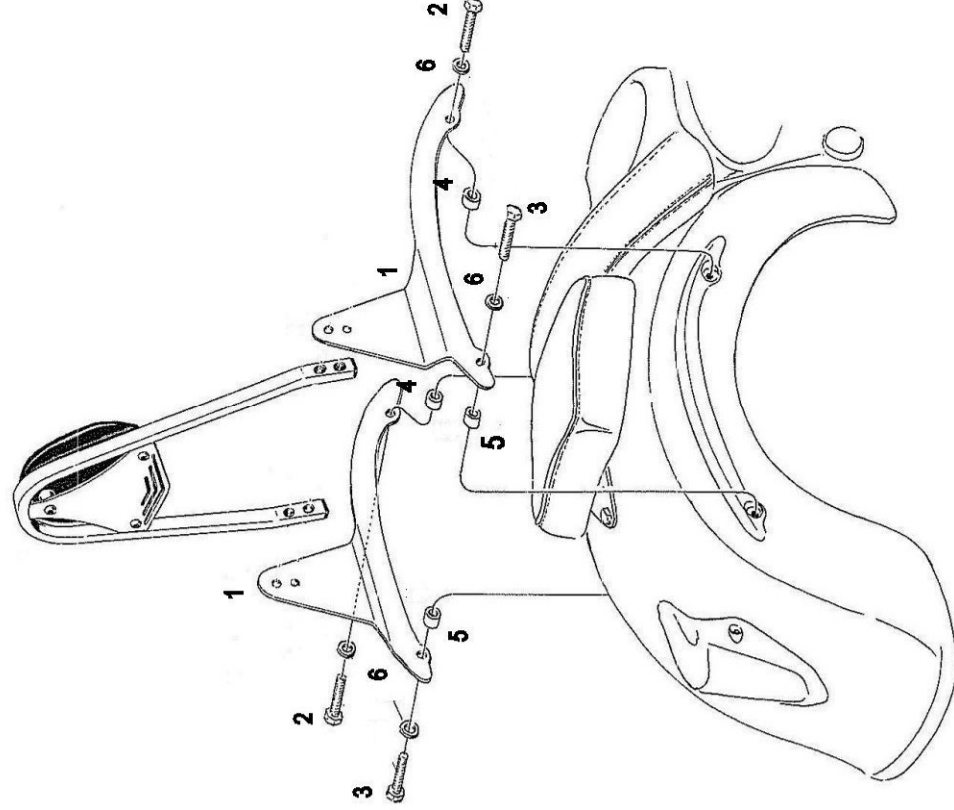

HIGHWAY HAWK

passion for chrome

**Sissybar for:
Yamaha XV950 Bolt
522-1034 A/AB**

Arch

Tube

Wide

Components

1	Sissybar bracket	2
2	M8 x 60mm	2
3	M8 x 65mm	2
4	Bush Ø14 x 5mm	2
5	Bush Ø14 x 9mm	2
6	Washer M8	4

Model for:

Yamaha XV950 Bolt

This accessory should be mounted by a professional mechanic only.
MotoLux International B.V. / Highway Hawk can not be held responsible for improper installation.

© Moto-Lux Specialties B.V.
Barneveld - The Netherlands