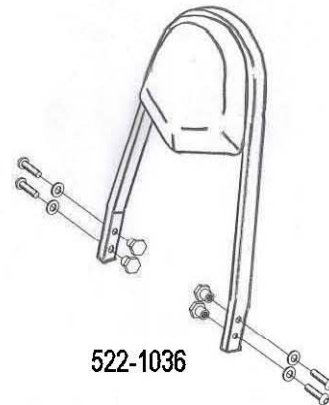

HIGHWAY HAWK
passion for chrome

Sissybar

Yamaha XV1600 Wild/Roadstar

Art.no. 522-1036A

Components

1	Mounting Strut	2x
2	Allenhead bolt M8 x 45mm	4x
3	Washer M8	4x
4	Spacer Ø15,5 x Ø8,5 x 16mm	4x

Model for Yamaha XV1600 Wild/Roadstar

This accessory should be mounted by a professional mechanic only.
 MotoLux International B.V. / Highway Hawk can not be held responsible for improper installation.

© Moto-Lux Specialties B.V.
 Barneveld - The Netherlands