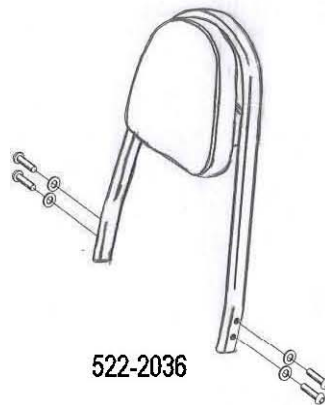

HIGHWAY HAWK
passion for chrome

Sissybar

Yamaha XV1600 Wild/Roadstar

Art.no. 522-1036A

Components

1	Mounting Strut	2x
2	Allenhead bolt M8 x 45mm	4x
3	Washer M8	4x
4	Spacer Ø15,5 x Ø8,5 x 16mm	4x

Model for Yamaha XV1600 Wild/Roadstar