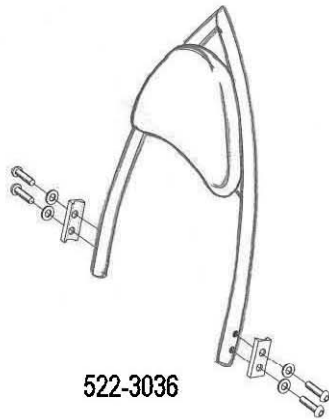

HIGHWAY HAWK
passion for chrome

Sissybar

Yamaha XV1600 Wild/Roadstar

Art.no. 522-1036A

Components

1	Mounting Strut	2x
2	Allenhead bolt M8 x 45mm	4x
3	Washer M8	4x
4	Spacer Ø15,5 x Ø8,5 x 16mm	4x

Model for Yamaha XV1600 Wild/Roadstar

This accessory should be mounted by a professional mechanic only.
 MotoLux International B.V. / Highway Hawk can not be held responsible for improper installation.

© Moto-Lux Specialties B.V.
 Barneveld - The Netherlands