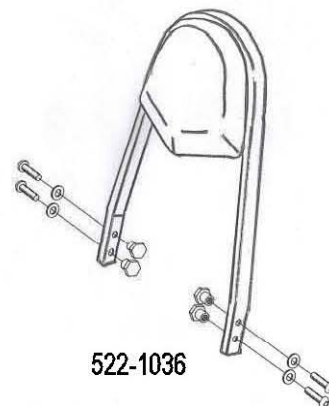

HIGHWAY HAWK
passion for chrome

Sissybar

Yamaha XV1600 Wild/Roadstar

Art.no. 522-1036A

Components

1	Mounting Strut	2x
2	Allenhead bolt M8 x 45mm	4x
3	Washer M8	4x
4	Spacer Ø15,5 x Ø8,5 x 16mm	4x

Model for Yamaha XV1600 Wild/Roadstar

This accessory should be mounted by a professional mechanic only.
 MotoLux International B.V. / Highway Hawk can not be held responsible for improper installation.

© Moto-Lux Specialties B.V.
 Barneveld - The Netherlands