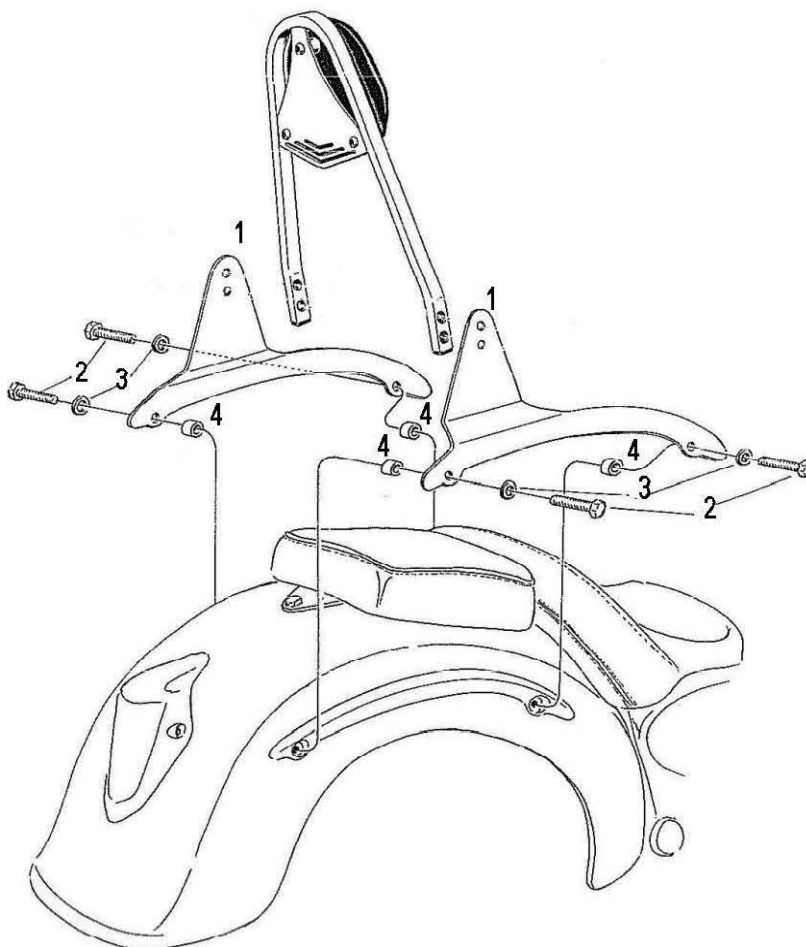

HIGHWAY HAWK
passion for chrome

Sissybar

Yamaha XV1600 Wild/Roadstar

Art.no. 522-1036A

Components

1	Mounting Strut	2x
2	Allenhead bolt M8 x 45mm	4x
3	Washer M8	4x
4	Spacer Ø15,5 x Ø8,5 x 16mm	4x

Model for Yamaha XV1600 Wild/Roadstar

This accessory should be mounted by a professional mechanic only.
 MotoLux International B.V. / Highway Hawk can not be held responsible for improper installation.

© Moto-Lux Specialties B.V.
 Barneveld - The Netherlands