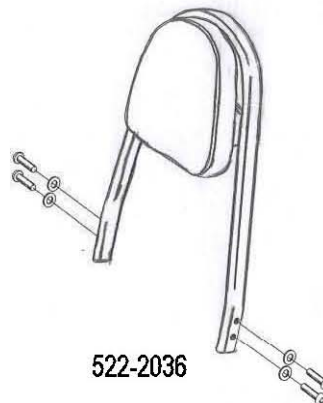

HIGHWAY HAWK
passion for chrome

Sissybar

Yamaha XV1600 Wild/Roadstar

Art.no. 522-1036A

Components

1	Mounting Strut	2x
2	Allenhead bolt M8 x 45mm	4x
3	Washer M8	4x
4	Spacer Ø15,5 x Ø8,5 x 16mm	4x

Model for Yamaha XV1600 Wild/Roadstar

This accessory should be mounted by a professional mechanic only.
 MotoLux International B.V. / Highway Hawk can not be held responsible for improper installation.

© Moto-Lux Specialties B.V.
 Barneveld - The Netherlands