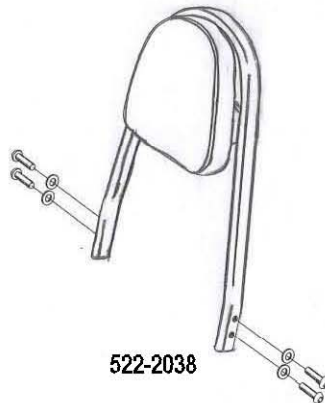

HIGHWAY HAWK
passion for chrome

Sissybar

Yamaha XVS 1100 Dragstar
 Art.no. 522-1038A

Components

1	Mounting Strut	1x
2	Allenhead bolt M8 x 45mm	2x
3	Washer M8	4x
4	Spacer Ø15,5 x Ø8,5 x 26mm	4x

Model for Yamaha XVS 1100 Dragstar

This accessory should be mounted by a professional mechanic only.
 MotoLux International B.V. / Highway Hawk can not be held responsible for improper installation.

© Moto-Lux Specialties B.V.
 Barneveld - The Netherlands