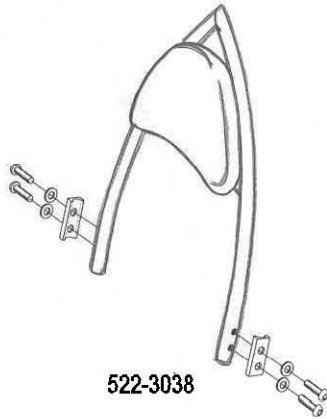

HIGHWAY HAWK
passion for chrome

Sissybar

Yamaha XVS 1100 Dragstar
 Art.no. 522-1038A

Components

1	Mounting Strut	1x
2	Allenhead bolt M8 x 45mm	2x
3	Washer M8	4x
4	Spacer Ø15,5 x Ø8,5 x 26mm	4x

Model for Yamaha XVS 1100 Dragstar

This accessory should be mounted by a professional mechanic only.
 MotoLux International B.V. / Highway Hawk can not be held responsible for improper installation.

© Moto-Lux Specialties B.V.
 Barneveld - The Netherlands