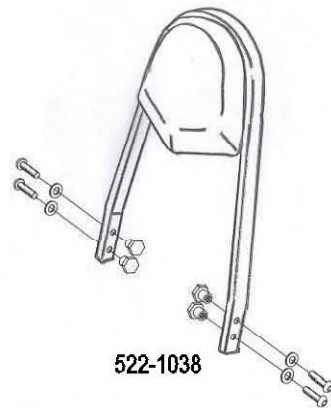

HIGHWAY HAWK
passion for chrome

Sissybar

Yamaha XVS 1100 Dragstar
 Art.no. 522-1038A

Components

1	Mounting Strut	1x
2	Allenhead bolt M8 x 45mm	2x
3	Washer M8	4x
4	Spacer Ø15,5 x Ø8,5 x 26mm	4x

Model for Yamaha XVS 1100 Dragstar

This accessory should be mounted by a professional mechanic only.
 MotoLux International B.V. / Highway Hawk can not be held responsible for improper installation.

© Moto-Lux Specialties B.V.
 Barneveld - The Netherlands