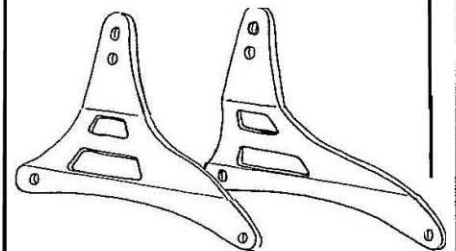

HIGHWAY HAWK
passion for chrome

Sissybar

Yamaha XVS 1100 Dragstar
 Art.no. 522-1038A

Components

1	Mounting Strut	1x
2	Allenhead bolt M8 x 45mm	2x
3	Washer M8	4x
4	Spacer Ø15,5 x Ø8,5 x 26mm	4x

Model for Yamaha XVS 1100 Dragstar

This accessory should be mounted by a professional mechanic only.
 MotoLux International B.V. / Highway Hawk can not be held responsible for improper installation.

© Moto-Lux Specialties B.V.
 Barneveld - The Netherlands