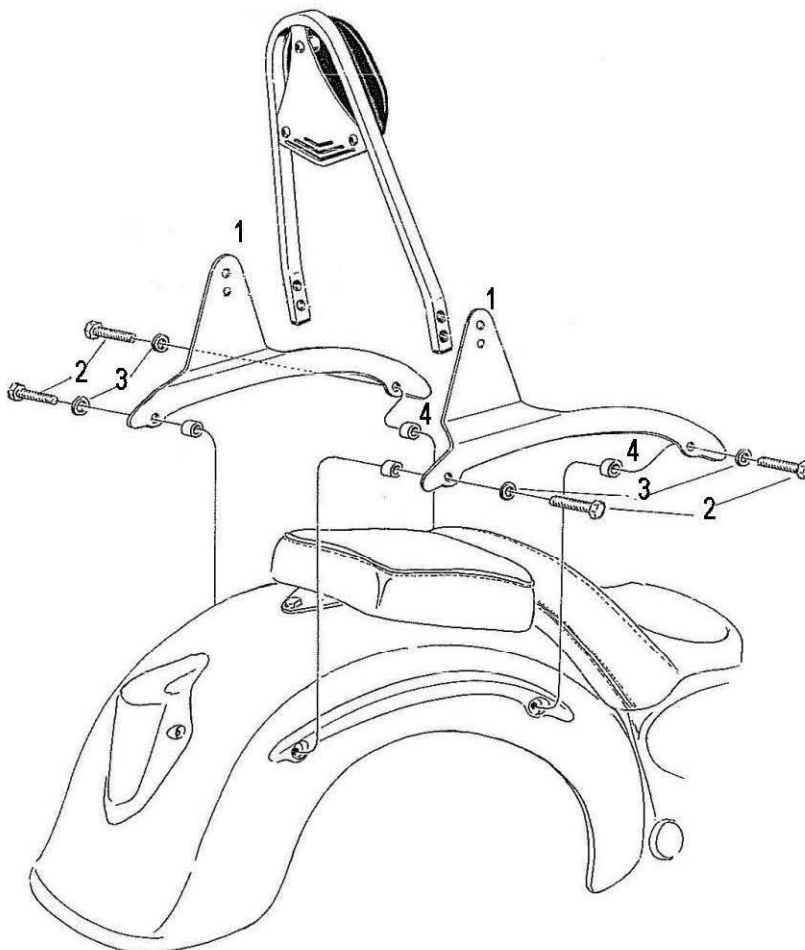

HIGHWAY HAWK
passion for chrome

Sissybar

Yamaha XVS 1100 Dragstar
 Art.no. 522-1038A

Components

1	Mounting Strut	1x
2	Allenhead bolt M8 x 45mm	2x
3	Washer M8	4x
4	Spacer Ø15,5 x Ø8,5 x 26mm	4x

Model for Yamaha XVS 1100 Dragstar

This accessory should be mounted by a professional mechanic only.
 MotoLux International B.V. / Highway Hawk can not be held responsible for improper installation.

© Moto-Lux Specialties B.V.
 Barneveld - The Netherlands