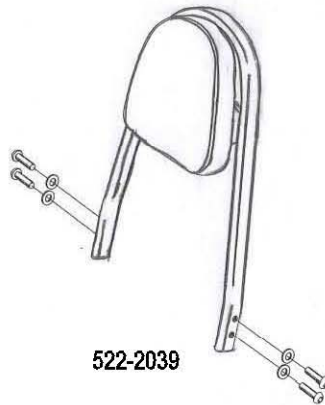

HIGHWAY HAWK
passion for chrome

Sissybar

Yamaha XVS 1100 Classic

Art.no. 522-1039A

Components

1	Mounting Strut	2x
2	Allenhead bolt M8 x 45mm	2x
3	Washer M8	4x
4	Spacer Ø15,5 x Ø8,5 x 13mm	4x

Model for Yamaha XVS 1100 Classic

This accessory should be mounted by a professional mechanic only.
 MotoLux International B.V. / Highway Hawk can not be held responsible for improper installation.

© Moto-Lux Specialties B.V.
 Barneveld - The Netherlands