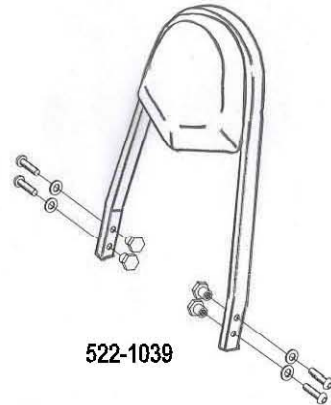

HIGHWAY HAWK
passion for chrome

Sissybar

Yamaha XVS 1100 Classic

Art.no. 522-1039A

Components

1	Mounting Strut	2x
2	Allenhead bolt M8 x 45mm	2x
3	Washer M8	4x
4	Spacer Ø15,5 x Ø8,5 x 13mm	4x

Model for Yamaha XVS 1100 Classic

This accessory should be mounted by a professional mechanic only.
 MotoLux International B.V. / Highway Hawk can not be held responsible for improper installation.

© Moto-Lux Specialties B.V.
 Barneveld - The Netherlands