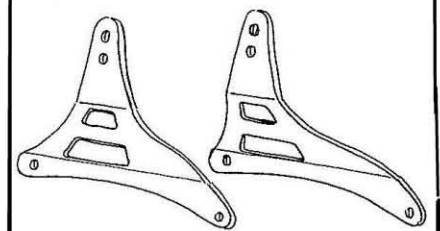

HIGHWAY HAWK
passion for chrome

Sissybar

Yamaha XVS 1100 Classic

Art.no. 522-1039A

Components

1	Mounting Strut	2x
2	Allenhead bolt M8 x 45mm	2x
3	Washer M8	4x
4	Spacer Ø15,5 x Ø8,5 x 13mm	4x

Model for Yamaha XVS 1100 Classic

This accessory should be mounted by a professional mechanic only.
 MotoLux International B.V. / Highway Hawk can not be held responsible for improper installation.

© Moto-Lux Specialties B.V.
 Barneveld - The Netherlands