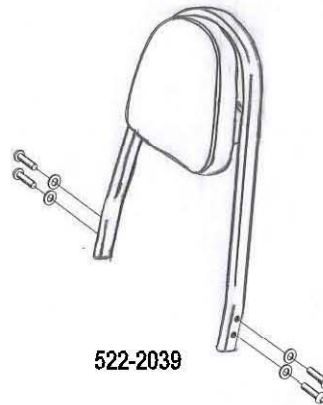

HIGHWAY HAWK
passion for chrome

Sissybar

Yamaha XVS 1100 Classic

Art.no. 522-1039A

Components

1	Mounting Strut	2x
2	Allenhead bolt M8 x 45mm	2x
3	Washer M8	4x
4	Spacer Ø15,5 x Ø8,5 x 13mm	4x

Model for Yamaha XVS 1100 Classic

This accessory should be mounted by a professional mechanic only.
 MotoLux International B.V. / Highway Hawk can not be held responsible for improper installation.

© Moto-Lux Specialties B.V.
 Barneveld - The Netherlands