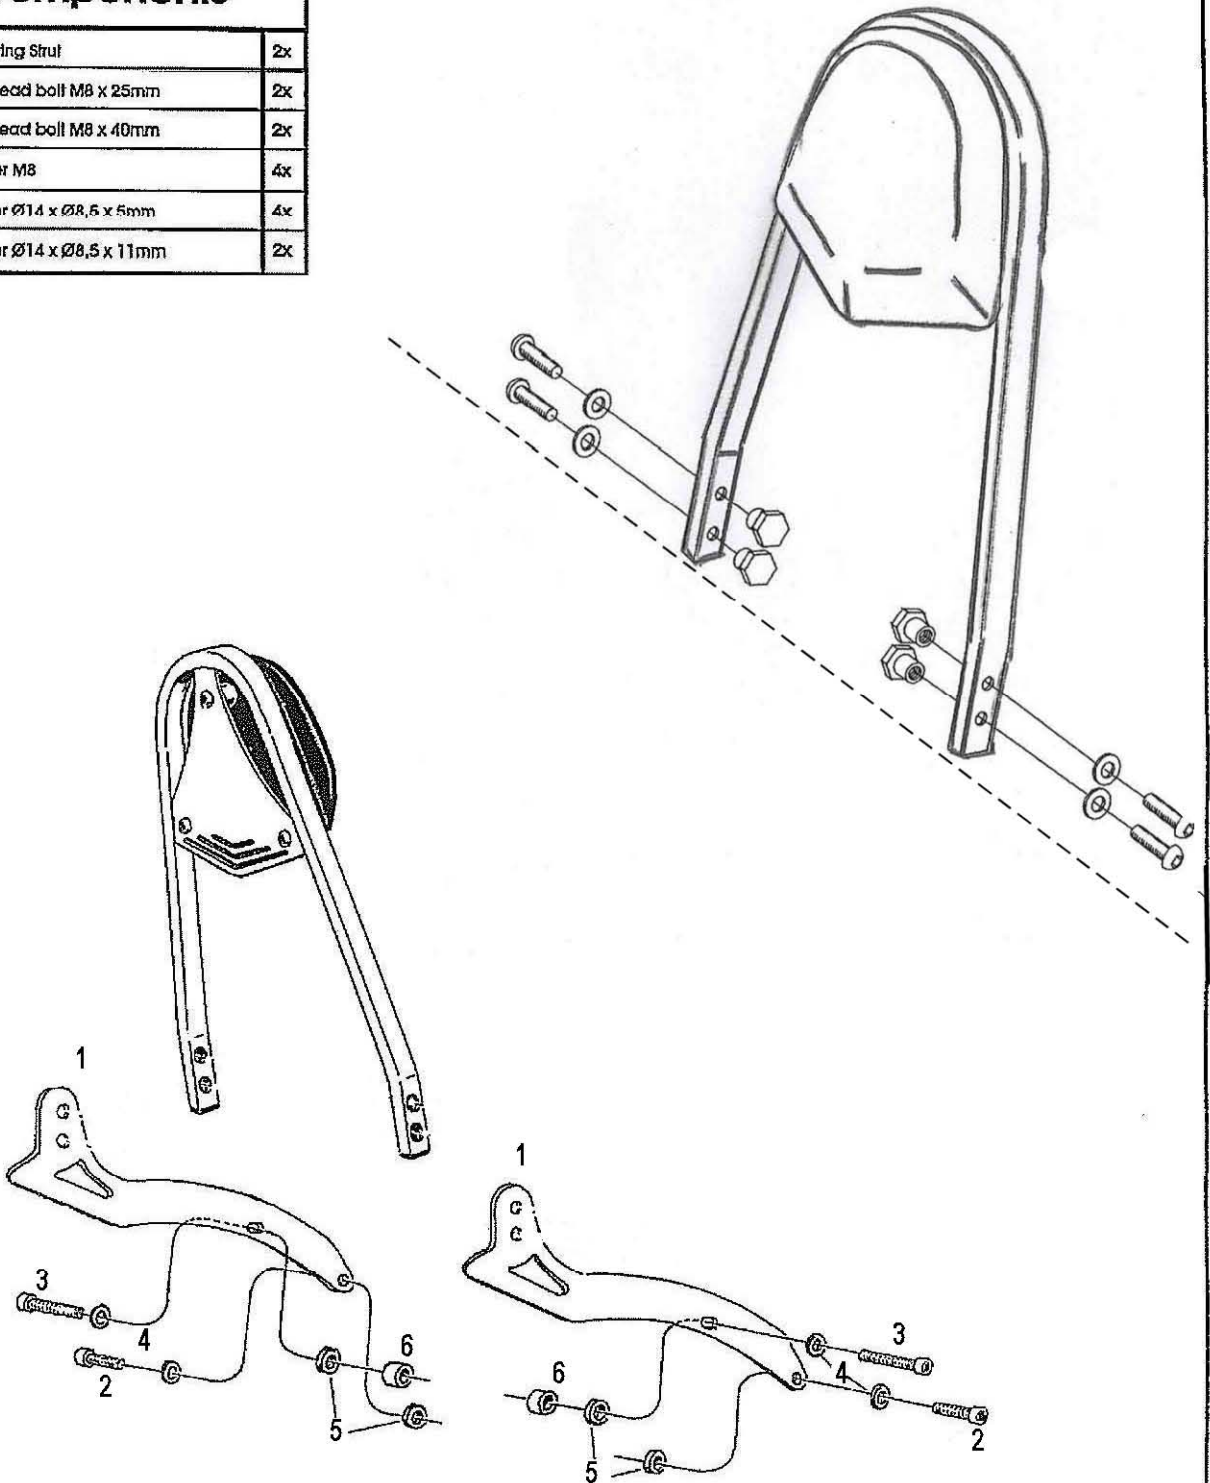

HIGHWAY HAWK

passion for chrome

Sissybar

Yamaha XV 535 <'99

Art. no. 522-1040A

Components

1	Mounting Strut	2x
2	Allenhead bolt M8 x 25mm	2x
3	Allenhead bolt M8 x 40mm	2x
4	Washer M8	4x
5	Spacer $\varnothing 14 \times \varnothing 8,5 \times 6\text{mm}$	4x
6	Spacer $\varnothing 14 \times \varnothing 8,5 \times 11\text{mm}$	2x

This accessory should be mounted by a professional mechanic only.
MotoLux International B.V. / Highway Hawk can not be held responsible for improper installation.

© Moto-Lux Specialties B.V.
Barneveld - The Netherlands