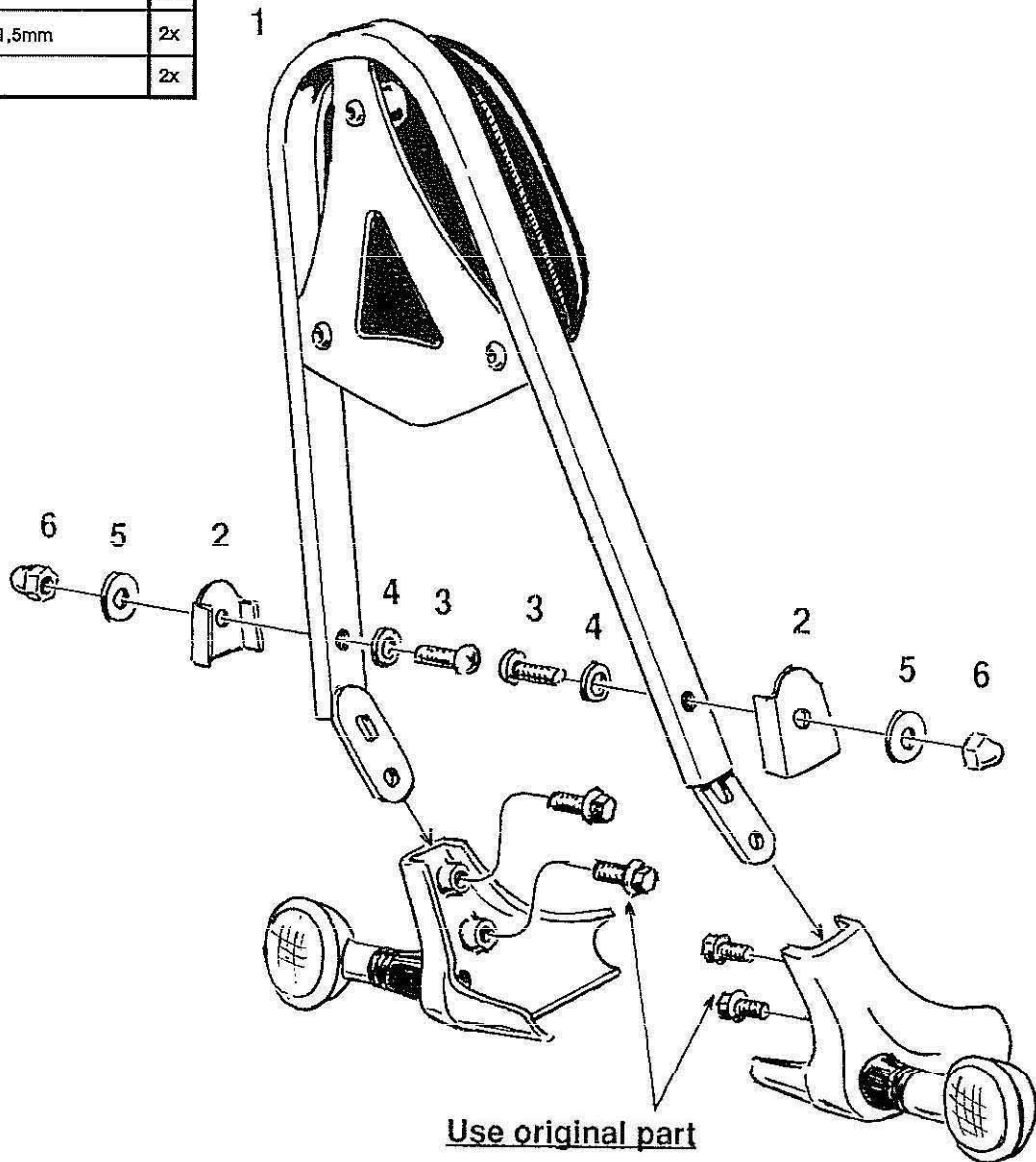

HIGHWAY HAWK

passion for chrome

Sissybar

Yamaha XV750-1100

Art. no. 522-1041

Components

1	Sissybar	1x
2	Cover	2x
3	Screw bolt M6 x 20mm	2x
4	Washer M6	2x
5	Washer Ø18 x Ø6,5 x 1,5mm	2x
6	Cap nut M6	2x

This accessory should be mounted by a professional mechanic only.
MotoLux International B.V. / Highway Hawk can not be held responsible for improper installation.