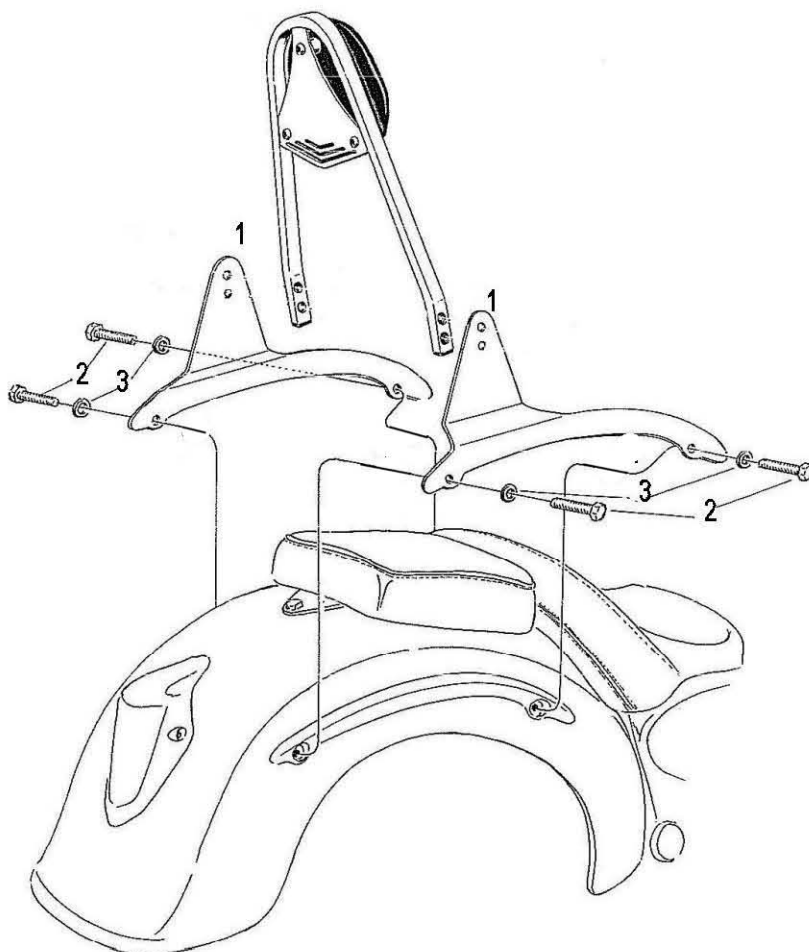

HIGHWAY HAWK
passion for chrome

Sissybar

Yamaha XVS 650 dragstar / Classic

Art.no. 522-1047A

Components

| | | |
|---|--------------------------|----|
| 1 | Mounting Strut | 2x |
| 2 | Allenhead bolt M8 x 50mm | 4x |
| 3 | Washer M8 | 4x |

Model for Yamaha XVS 650 dragstar / Classic

This accessory should be mounted by a professional mechanic only.
 MotoLux International B.V. / Highway Hawk can not be held responsible for improper installation.