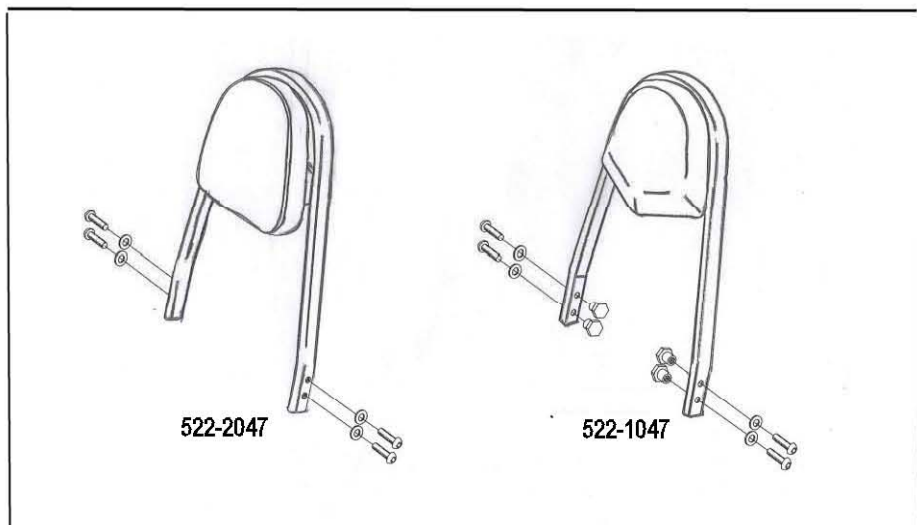

HIGHWAY HAWK
passion for chrome

Sissybar

Yamaha XVS 650 dragstar / Classic

Art.no. 522-1047A

Components

| | | |
|---|--------------------------|----|
| 1 | Mounting Strut | 2x |
| 2 | Allenhead bolt M8 x 50mm | 4x |
| 3 | Washer M8 | 4x |