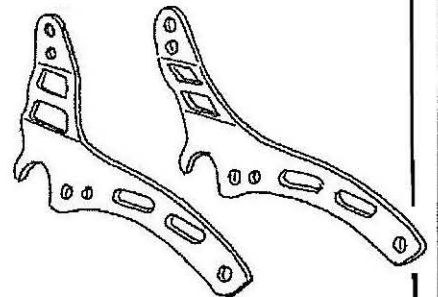

Components

1	Mounting Strut	2x
2	Allenhead bolt M8 x 50mm	4x
3	Washer M8	4x

Model for Yamaha XVS 650 dragstar / Classic

This accessory should be mounted by a professional mechanic only.
 MotoLux International B.V. / Highway Hawk can not be held responsible for improper installation.