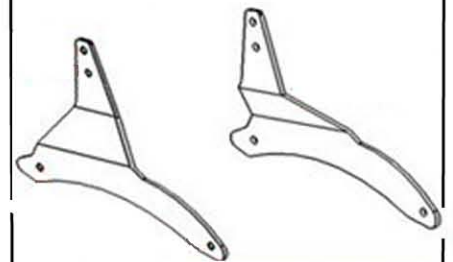

HIGHWAY HAWK
passion for chrome

Sissybar

Yamaha XVS 1900

Art.no. 522-1048A

Components

1.	Side bracket	2x
2.	Bolt M8x 55	4x
3.	Washer M8	4x
4.	Spacer Ø20 x 15	4x

Model for Yamaha XV 1900

This accessory should be mounted by a professional mechanic only.
 MotoLux International B.V. / Highway Hawk can not be held responsible for improper installation.