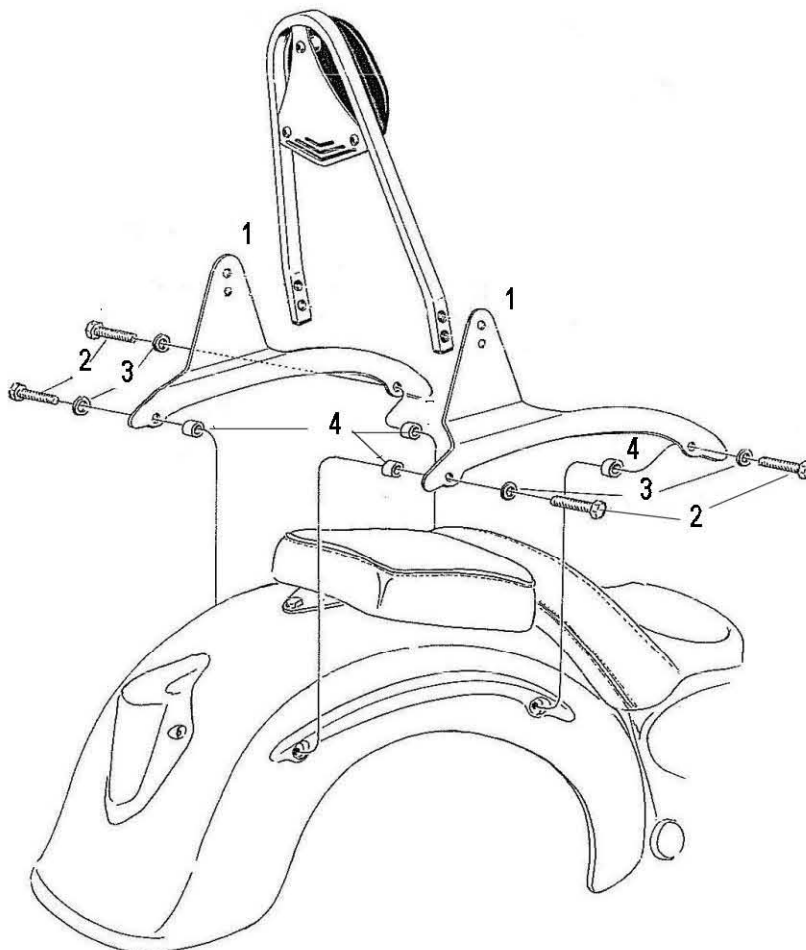

HIGHWAY HAWK
passion for chrome

Sissybar

Yamaha XVS 1900

Art.no. 522-1048A

Components

1.	Side bracket	2x
2.	Bolt M8x 55	4x
3.	Washer M8	4x
4.	Spacer Ø20 x 15	4x

Model for Yamaha XV 1900

This accessory should be mounted by a professional mechanic only.
 MotoLux International B.V. / Highway Hawk can not be held responsible for improper installation.