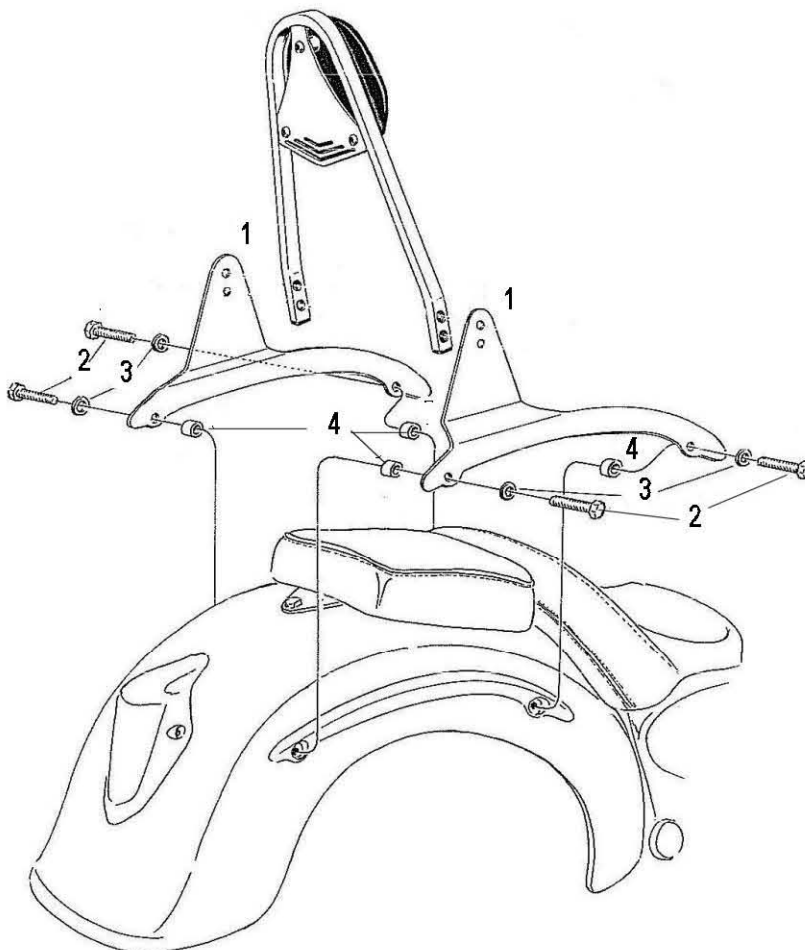

HIGHWAY HAWK
passion for chrome

Sissybar

Yamaha XVS 1900

Art.no. 522-1048A

Components

1.	Side bracket	2x
2.	Bolt M8x 55	4x
3.	Washer M8	4x
4.	Spacer Ø20 x 15	4x

Model for Yamaha XV 1900

This accessory should be mounted by a professional mechanic only.
 MotoLux International B.V. / Highway Hawk can not be held responsible for improper installation.