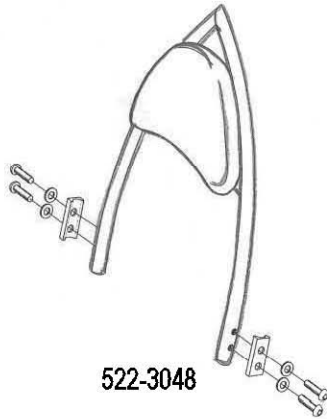

HIGHWAY HAWK
passion for chrome

Sissybar

Yamaha XVS 1900

Art.no. 522-1048A

Components

1.	Side bracket	2x
2.	Bolt M8x 55	4x
3.	Washer M8	4x
4.	Spacer Ø20 x 15	4x

Model for Yamaha XV 1900

This accessory should be mounted by a professional mechanic only.
 MotoLux International B.V. / Highway Hawk can not be held responsible for improper installation.