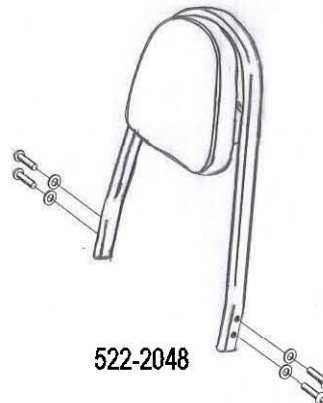

HIGHWAY HAWK
passion for chrome

Sissybar

Yamaha XVS 1900

Art.no. 522-1048A

Components

1.	Side bracket	2x
2.	Bolt M8x 55	4x
3.	Washer M8	4x
4.	Spacer Ø20 x 15	4x

Model for Yamaha XV 1900

This accessory should be mounted by a professional mechanic only.
 MotoLux International B.V. / Highway Hawk can not be held responsible for improper installation.