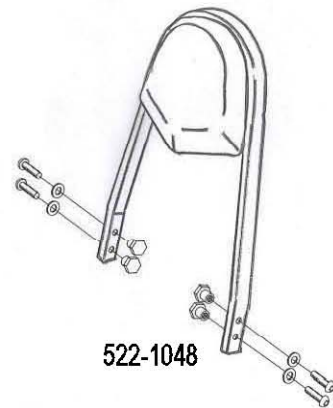

HIGHWAY HAWK
passion for chrome

Sissybar

Yamaha XVS 1900

Art.no. 522-1048A

Components

1.	Side bracket	2x
2.	Bolt M8x 55	4x
3.	Washer M8	4x
4.	Spacer Ø20 x 15	4x

Model for Yamaha XV 1900

This accessory should be mounted by a professional mechanic only.
 MotoLux International B.V. / Highway Hawk can not be held responsible for improper installation.