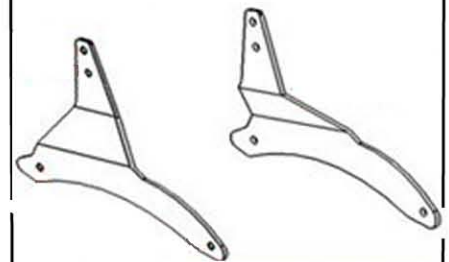

HIGHWAY HAWK
passion for chrome

Sissybar

Yamaha XVS 1900

Art.no. 522-1048A

Components

1.	Side bracket	2x
2.	Bolt M8x 55	4x
3.	Washer M8	4x
4.	Spacer Ø20 x 15	4x

Model for Yamaha XV 1900

This accessory should be mounted by a professional mechanic only.
 MotoLux International B.V. / Highway Hawk can not be held responsible for improper installation.