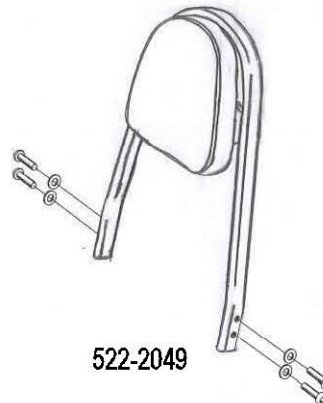

HIGHWAY HAWK
passion for chrome

Sissybar
Yamaha XVS 950A
Art.no.522-1049A

Components

1	Side bracket	2x
2	Bolt M8 x 60	2x
3	Bolt M8 x 70	2x
4	Washer M8	4x
5	Spacer Ø18 x 20	2x
6	Spacer Ø18 x 28	2x

Model for Yamaha XVS950A

This accessory should be mounted by a professional mechanic only.
 MotoLux International B.V. / Highway Hawk can not be held responsible for improper installation.

© Moto-Lux Specialties B.V.
 Barneveld - The Netherlands