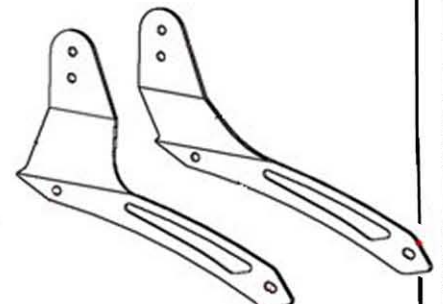

HIGHWAY HAWK
passion for chrome

Sissybar
Yamaha XVS 950A
Art.no.522-1049A

Components

1	Side bracket	2x
2	Bolt M8 x 60	2x
3	Bolt M8 x 70	2x
4	Washer M8	4x
5	Spacer Ø18 x 20	2x
6	Spacer Ø18 x 28	2x

Model for Yamaha XVS950A

This accessory should be mounted by a professional mechanic only.
 MotoLux International B.V. / Highway Hawk can not be held responsible for improper installation.

© Moto-Lux Specialties B.V.
 Barneveld - The Netherlands