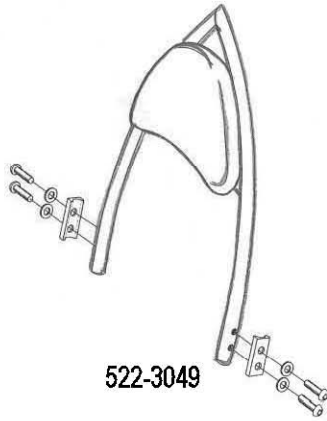

HIGHWAY HAWK
passion for chrome

Sissybar
Yamaha XVS 950A
Art.no.522-1049A

Components

1	Side bracket	2x
2	Bolt M8 x 60	2x
3	Bolt M8 x 70	2x
4	Washer M8	4x
5	Spacer Ø18 x 20	2x
6	Spacer Ø18 x 28	2x

Model for Yamaha XVS950A

This accessory should be mounted by a professional mechanic only.
 MotoLux International B.V. / Highway Hawk can not be held responsible for improper installation.

© Moto-Lux Specialties B.V.
 Barneveld - The Netherlands