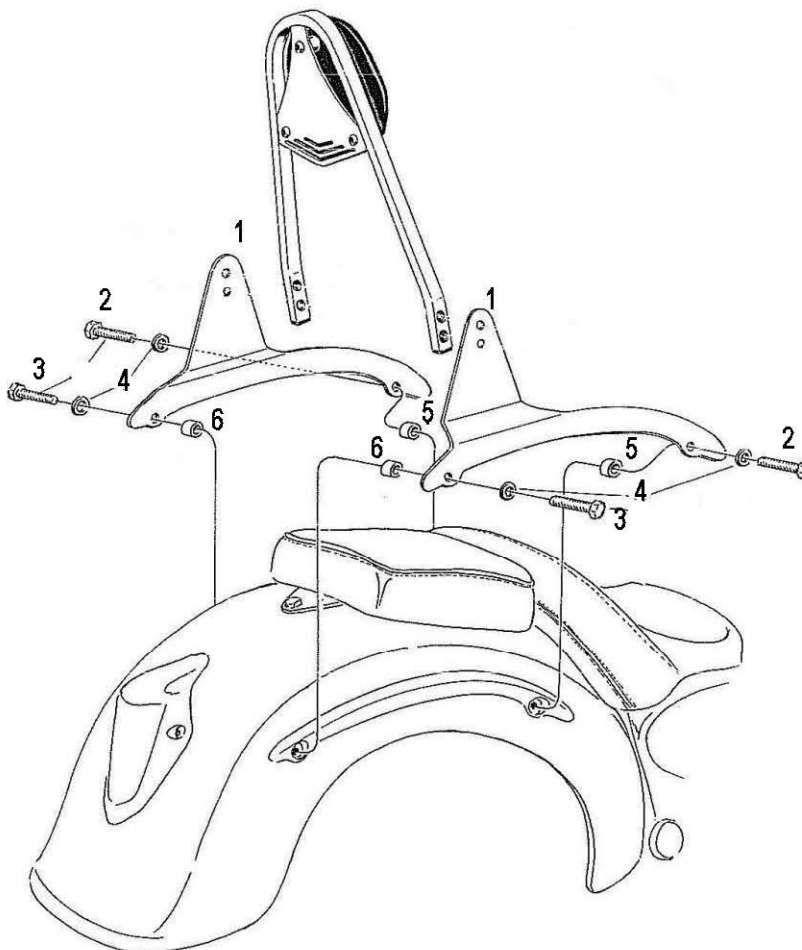

HIGHWAY HAWK
passion for chrome

Sissybar
Yamaha XVS 950A
Art.no.522-1049A

Components

1	Side bracket	2x
2	Bolt M8 x 60	2x
3	Bolt M8 x 70	2x
4	Washer M8	4x
5	Spacer Ø18 x 20	2x
6	Spacer Ø18 x 28	2x

Model for Yamaha XVS950A

This accessory should be mounted by a professional mechanic only.
 MotoLux International B.V. / Highway Hawk can not be held responsible for improper installation.

© Moto-Lux Specialties B.V.
 Barneveld - The Netherlands