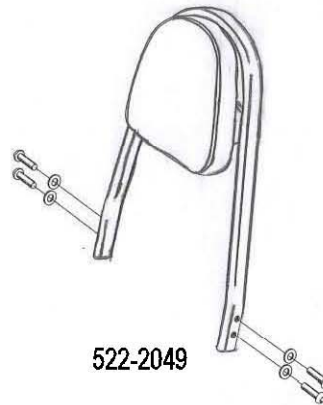

HIGHWAY HAWK
passion for chrome

Sissybar
Yamaha XVS 950A
Art.no.522-1049A

Components

1	Side bracket	2x
2	Bolt M8 x 60	2x
3	Bolt M8 x 70	2x
4	Washer M8	4x
5	Spacer Ø18 x 20	2x
6	Spacer Ø18 x 28	2x

Model for Yamaha XVS950A

This accessory should be mounted by a professional mechanic only.
 MotoLux International B.V. / Highway Hawk can not be held responsible for improper installation.

© Moto-Lux Specialties B.V.
 Barneveld - The Netherlands