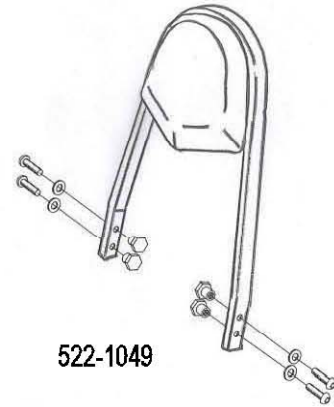

HIGHWAY HAWK
passion for chrome

Sissybar
Yamaha XVS 950A
Art.no.522-1049A

Components

1	Side bracket	2x
2	Bolt M8 x 60	2x
3	Bolt M8 x 70	2x
4	Washer M8	4x
5	Spacer Ø18 x 20	2x
6	Spacer Ø18 x 28	2x

Model for Yamaha XVS950A

This accessory should be mounted by a professional mechanic only.
 MotoLux International B.V. / Highway Hawk can not be held responsible for improper installation.

© Moto-Lux Specialties B.V.
 Barneveld - The Netherlands