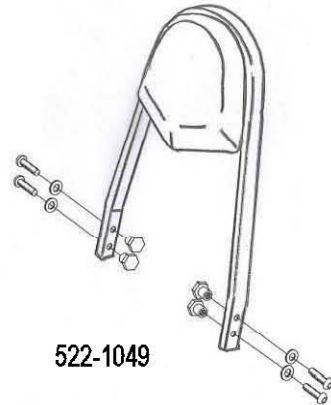

HIGHWAY HAWK
passion for chrome

Sissybar
Yamaha XVS 950A
Art.no.522-1049A

Components

1	Side bracket	2x
2	Bolt M8 x 60	2x
3	Bolt M8 x 70	2x
4	Washer M8	4x
5	Spacer Ø18 x 20	2x
6	Spacer Ø18 x 28	2x

Model for Yamaha XVS950A

This accessory should be mounted by a professional mechanic only.
 MotoLux International B.V. / Highway Hawk can not be held responsible for improper installation.

© Moto-Lux Specialties B.V.
 Barneveld - The Netherlands