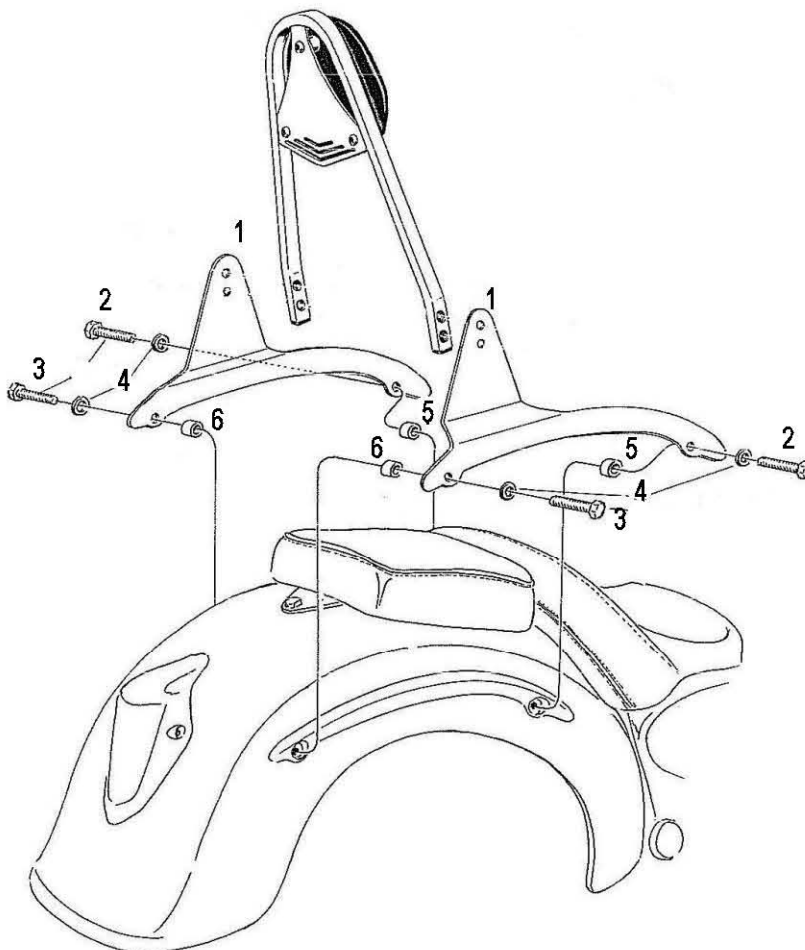

HIGHWAY HAWK
passion for chrome

Sissybar
Yamaha XVS 950A
Art.no.522-1049A

Components

1	Side bracket	2x
2	Bolt M8 x 60	2x
3	Bolt M8 x 70	2x
4	Washer M8	4x
5	Spacer Ø18 x 20	2x
6	Spacer Ø18 x 28	2x

Model for Yamaha XVS950A

This accessory should be mounted by a professional mechanic only.
 MotoLux International B.V. / Highway Hawk can not be held responsible for improper installation.

© Moto-Lux Specialties B.V.
 Barneveld - The Netherlands