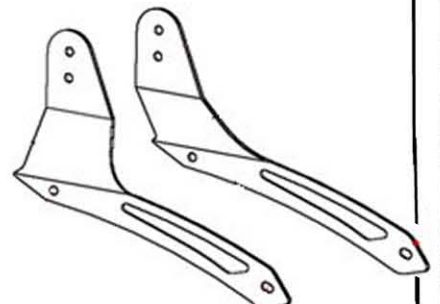

HIGHWAY HAWK
passion for chrome

Sissybar
Yamaha XVS 950A
Art.no.522-1049A

Components

1	Side bracket	2x
2	Bolt M8 x 60	2x
3	Bolt M8 x 70	2x
4	Washer M8	4x
5	Spacer Ø18 x 20	2x
6	Spacer Ø18 x 28	2x

Model for Yamaha XVS950A

This accessory should be mounted by a professional mechanic only.
 MotoLux International B.V. / Highway Hawk can not be held responsible for improper installation.

© Moto-Lux Specialties B.V.
 Barneveld - The Netherlands