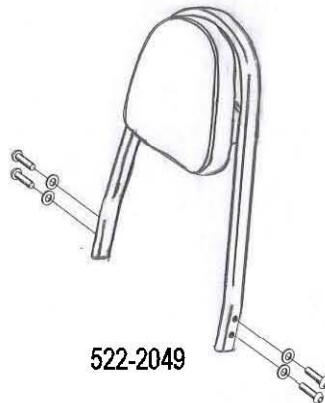

HIGHWAY HAWK
passion for chrome

Sissybar
Yamaha XVS 950A
Art.no.522-1049A

Components

1	Side bracket	2x
2	Bolt M8 x 60	2x
3	Bolt M8 x 70	2x
4	Washer M8	4x
5	Spacer Ø18 x 20	2x
6	Spacer Ø18 x 28	2x

Model for Yamaha XVS950A

This accessory should be mounted by a professional mechanic only.
 MotoLux International B.V. / Highway Hawk can not be held responsible for improper installation.

© Moto-Lux Specialties B.V.
 Barneveld - The Netherlands