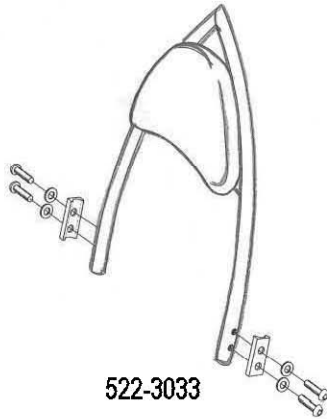

HIGHWAY HAWK
passion for chrome

Sissybar
Yamaha XVS 1300A
Art.no. 522-1033A

Components

1.	Side bracket	2x
2.	Bolt M8x 55	4x
3.	Washer M8	4x
4.	Spacer Ø18 x 16	4x

Model for Yamaha XVS 1300A

This accessory should be mounted by a professional mechanic only.
 MotoLux International B.V. / Highway Hawk can not be held responsible for improper installation.