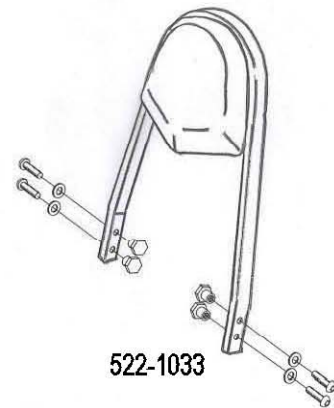

HIGHWAY HAWK
passion for chrome

Sissybar
Yamaha XVS 1300A
Art.no. 522-1033A

Components

1.	Side bracket	2x
2.	Bolt M8x 55	4x
3.	Washer M8	4x
4.	Spacer Ø18 x 16	4x

Model for Yamaha XVS 1300A

This accessory should be mounted by a professional mechanic only.
 MotoLux International B.V. / Highway Hawk can not be held responsible for improper installation.