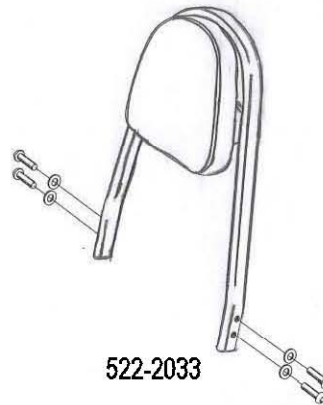

HIGHWAY HAWK
passion for chrome

Sissybar
Yamaha XVS 1300A
Art.no. 522-1033A

Components

1.	Side bracket	2x
2.	Bolt M8x 55	4x
3.	Washer M8	4x
4.	Spacer Ø18 x 16	4x

Model for Yamaha XVS 1300A

This accessory should be mounted by a professional mechanic only.
 MotoLux International B.V. / Highway Hawk can not be held responsible for improper installation.