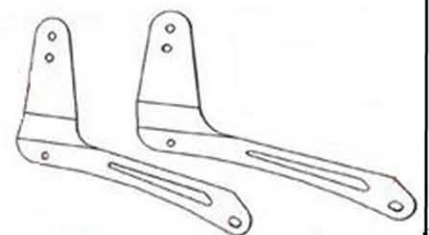

HIGHWAY HAWK
passion for chrome

Sissybar
Yamaha XVS 1300A
Art.no. 522-1033A

Components

1.	Side bracket	2x
2.	Bolt M8x 55	4x
3.	Washer M8	4x
4.	Spacer Ø18 x 16	4x

Model for Yamaha XVS 1300A

This accessory should be mounted by a professional mechanic only.
 MotoLux International B.V. / Highway Hawk can not be held responsible for improper installation.