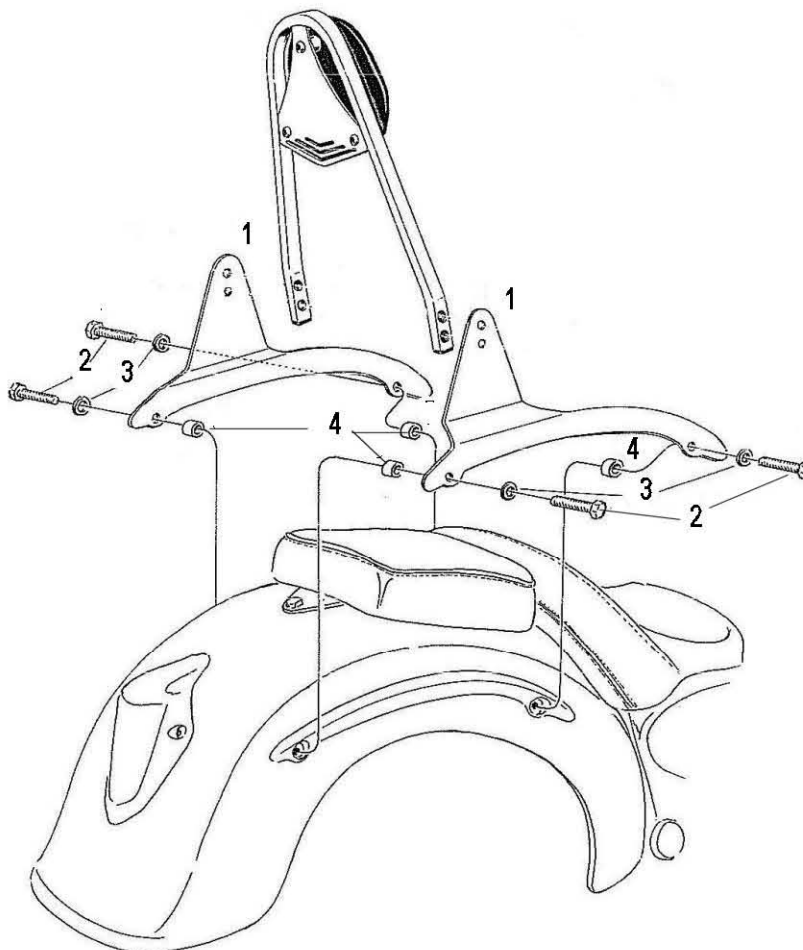

HIGHWAY HAWK
passion for chrome

Sissybar
Yamaha XVS 1300A
Art.no. 522-1033A

Components

1.	Side bracket	2x
2.	Bolt M8x 55	4x
3.	Washer M8	4x
4.	Spacer Ø18 x 16	4x

Model for Yamaha XVS 1300A

This accessory should be mounted by a professional mechanic only.
 MotoLux International B.V. / Highway Hawk can not be held responsible for improper installation.