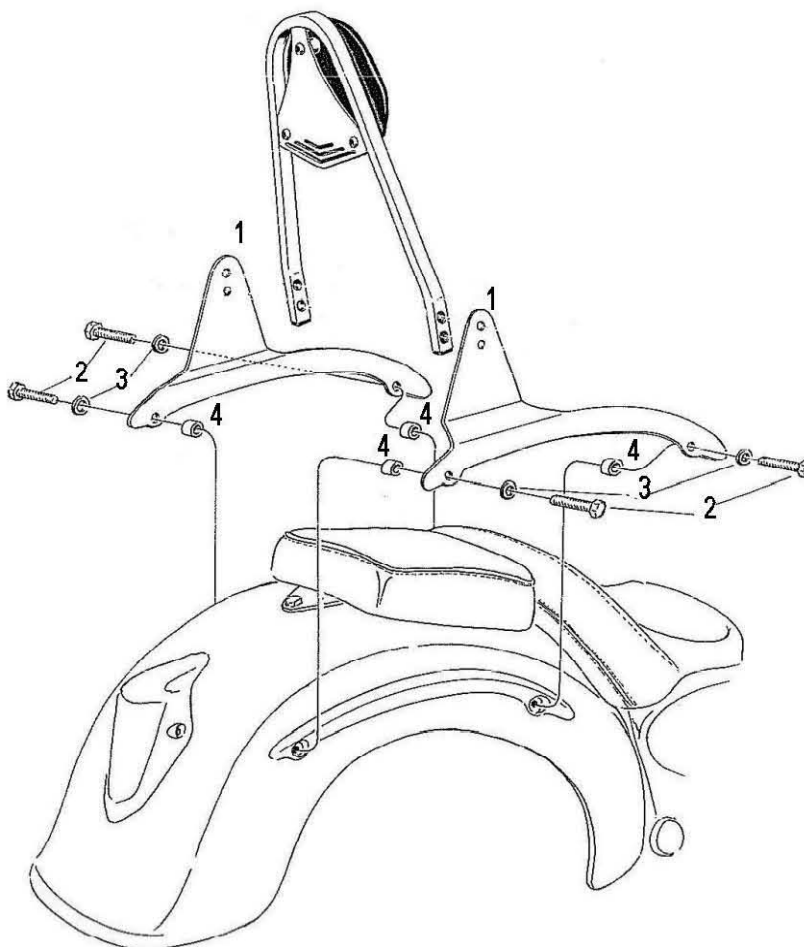

**HIGHWAY HAWK**  
*passion for chrome*

**Sissybar**  
 Yamaha XV1600 Wild/Roadstar  
 Art.no. 522-1036A

**Components**

1	Mounting Strut	2x
2	Allenhead bolt M8 x 45mm	4x
3	Washer M8	4x
4	Spacer Ø15,5 x Ø8,5 x 16mm	4x

Model for Yamaha XV1600 Wild/Roadstar

This accessory should be mounted by a professional mechanic only.  
 MotoLux International B.V. / Highway Hawk can not be held responsible for improper installation.