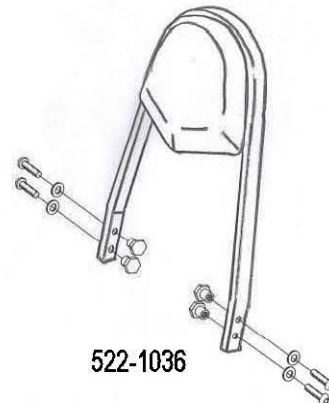

**HIGHWAY HAWK**  
*passion for chrome*

**Sissybar**  
 Yamaha XV1600 Wild/Roadstar  
 Art.no. 522-1036A

**Components**

1	Mounting Strut	2x
2	Allenhead bolt M8 x 45mm	4x
3	Washer M8	4x
4	Spacer Ø15,5 x Ø8,5 x 16mm	4x

Model for Yamaha XV1600 Wild/Roadstar

This accessory should be mounted by a professional mechanic only.  
 MotoLux International B.V. / Highway Hawk can not be held responsible for improper installation.