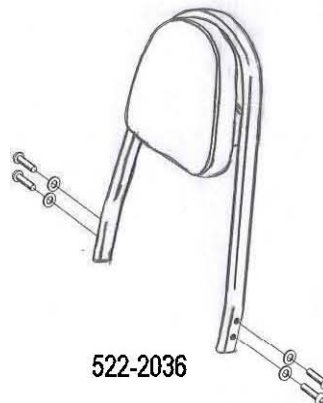

**HIGHWAY HAWK**  
*passion for chrome*

**Sissybar**  
 Yamaha XV1600 Wild/Roadstar  
 Art.no. 522-1036A

**Components**

1	Mounting Strut	2x
2	Allenhead bolt M8 x 45mm	4x
3	Washer M8	4x
4	Spacer Ø15,5 x Ø8,5 x 16mm	4x

Model for Yamaha XV1600 Wild/Roadstar

This accessory should be mounted by a professional mechanic only.  
 MotoLux International B.V. / Highway Hawk can not be held responsible for improper installation.