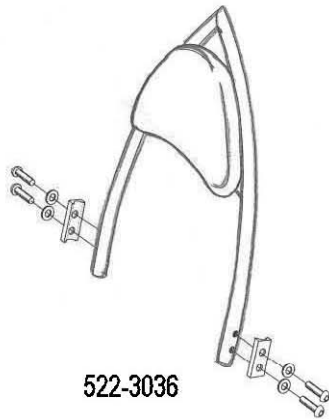

**HIGHWAY HAWK**  
*passion for chrome*

**Sissybar**  
 Yamaha XV1600 Wild/Roadstar  
 Art.no. 522-1036A

**Components**

1	Mounting Strut	2x
2	Allenhead bolt M8 x 45mm	4x
3	Washer M8	4x
4	Spacer Ø15,5 x Ø8,5 x 16mm	4x

Model for Yamaha XV1600 Wild/Roadstar

This accessory should be mounted by a professional mechanic only.  
 MotoLux International B.V. / Highway Hawk can not be held responsible for improper installation.