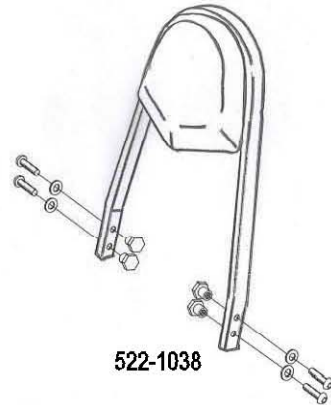

**HIGHWAY HAWK**  
*passion for chrome*

**Sissybar**

Yamaha XVS 1100 Dragstar  
 Art.no. 522-1038A

**Components**

1	Mounting Strut	1x
2	Allenhead bolt M8 x 45mm	2x
3	Washer M8	4x
4	Spacer Ø15,5 x Ø8,5 x 26mm	4x

Model for Yamaha XVS 1100 Dragstar

This accessory should be mounted by a professional mechanic only.  
 MotoLux International B.V. / Highway Hawk can not be held responsible for improper installation.

© Moto-Lux Specialties B.V.  
 Barneveld - The Netherlands