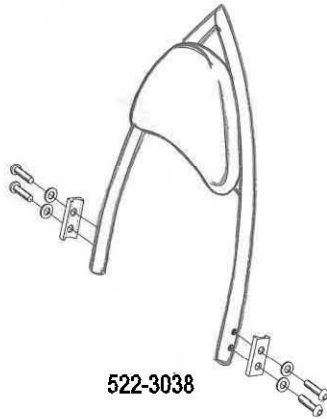

**HIGHWAY HAWK**  
*passion for chrome*

**Sissybar**

Yamaha XVS 1100 Dragstar  
 Art.no. 522-1038A

**Components**

1	Mounting Strut	1x
2	Allenhead bolt M8 x 45mm	2x
3	Washer M8	4x
4	Spacer Ø15,5 x Ø8,5 x 26mm	4x

Model for Yamaha XVS 1100 Dragstar

This accessory should be mounted by a professional mechanic only.  
 MotoLux International B.V. / Highway Hawk can not be held responsible for improper installation.

© Moto-Lux Specialties B.V.  
 Barneveld - The Netherlands