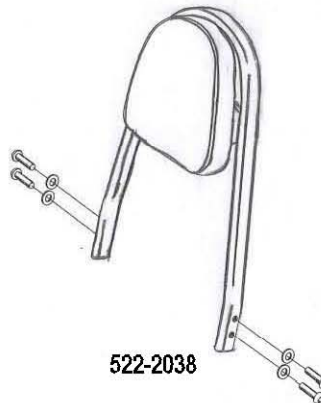

**HIGHWAY HAWK**  
*passion for chrome*

**Sissybar**

Yamaha XVS 1100 Dragstar  
 Art.no. 522-1038A

**Components**

1	Mounting Strut	1x
2	Allenhead bolt M8 x 45mm	2x
3	Washer M8	4x
4	Spacer Ø15,5 x Ø8,5 x 26mm	4x

Model for Yamaha XVS 1100 Dragstar

This accessory should be mounted by a professional mechanic only.  
 MotoLux International B.V. / Highway Hawk can not be held responsible for improper installation.

© Moto-Lux Specialties B.V.  
 Barneveld - The Netherlands