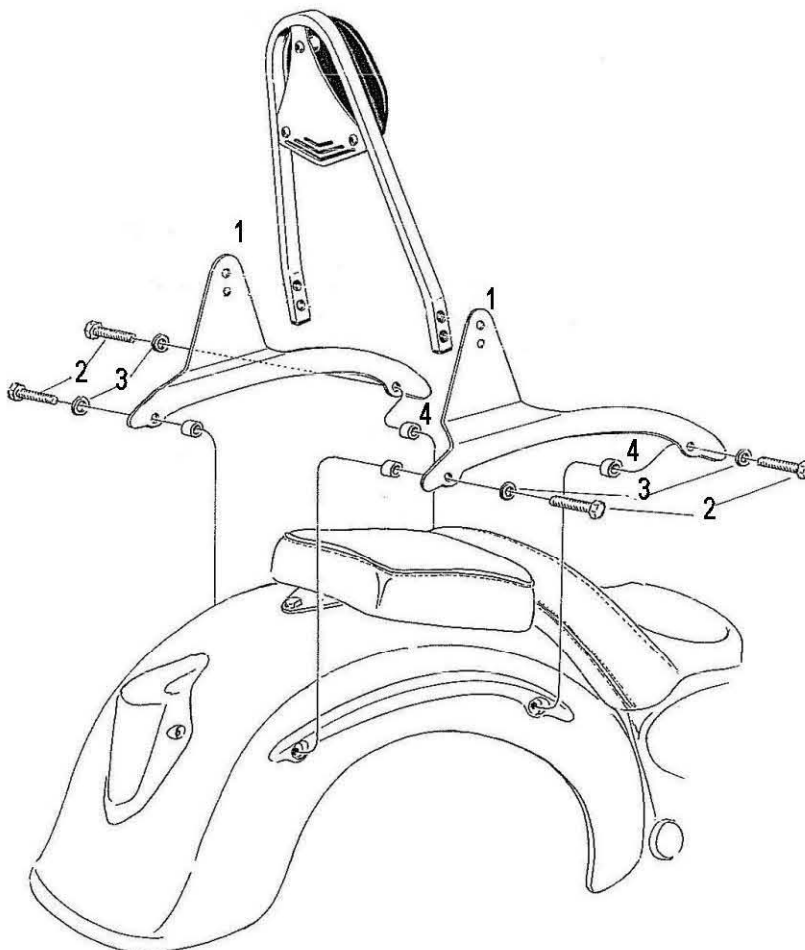

**HIGHWAY HAWK**  
*passion for chrome*

**Sissybar**

Yamaha XVS 1100 Dragstar  
 Art.no. 522-1038A

**Components**

1	Mounting Strut	1x
2	Allenhead bolt M8 x 45mm	2x
3	Washer M8	4x
4	Spacer Ø15,5 x Ø8,5 x 26mm	4x

Model for Yamaha XVS 1100 Dragstar

This accessory should be mounted by a professional mechanic only.  
 MotoLux International B.V. / Highway Hawk can not be held responsible for improper installation.

© Moto-Lux Specialties B.V.  
 Barneveld - The Netherlands