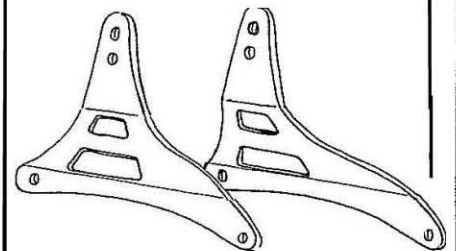

**HIGHWAY HAWK**  
*passion for chrome*

**Sissybar**

Yamaha XVS 1100 Dragstar  
 Art.no. 522-1038A

**Components**

1	Mounting Strut	1x
2	Allenhead bolt M8 x 45mm	2x
3	Washer M8	4x
4	Spacer Ø15,5 x Ø8,5 x 26mm	4x

Model for Yamaha XVS 1100 Dragstar

This accessory should be mounted by a professional mechanic only.  
 MotoLux International B.V. / Highway Hawk can not be held responsible for improper installation.

© Moto-Lux Specialties B.V.  
 Barneveld - The Netherlands