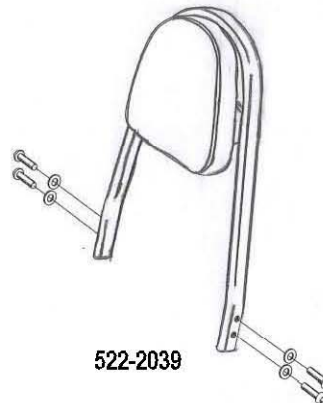

HIGHWAY HAWK
passion for chrome

Sissybar

Yamaha XVS 1100 Classic

Art.no. 522-1039A

Components

1	Mounting Strut	2x
2	Allenhead bolt M8 x 45mm	2x
3	Washer M8	4x
4	Spacer Ø15,5 x Ø8,5 x 13mm	4x

Model for Yamaha XVS 1100 Classic

This accessory should be mounted by a professional mechanic only.
 MotoLux International B.V. / Highway Hawk can not be held responsible for improper installation.

© Moto-Lux Specialties B.V.
 Barneveld - The Netherlands