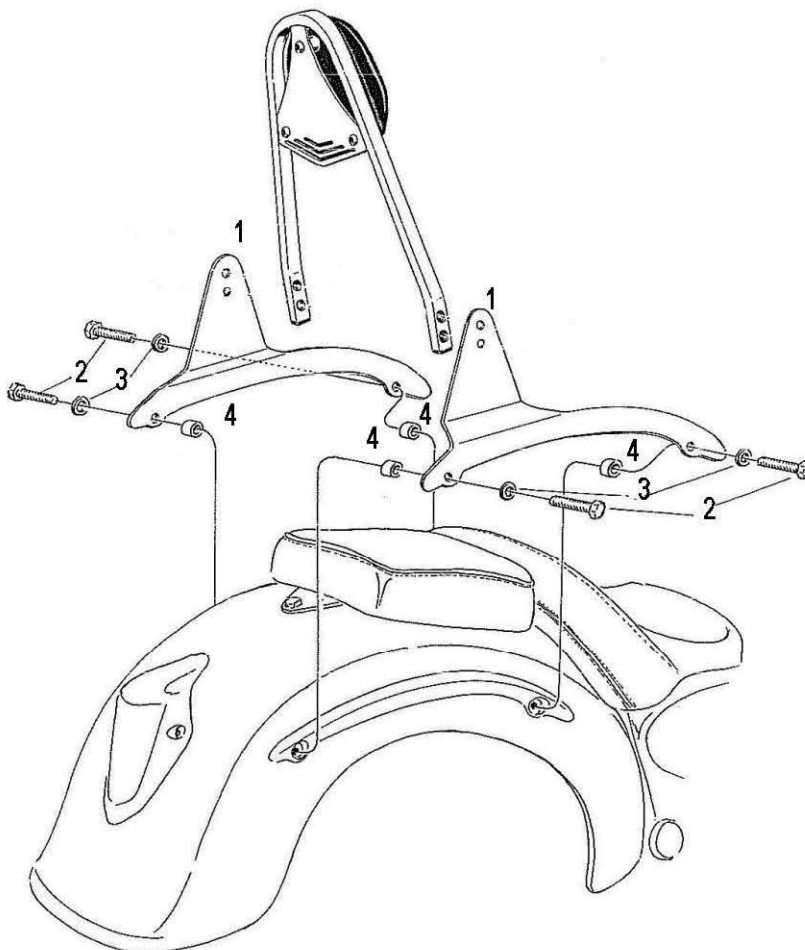

HIGHWAY HAWK
passion for chrome

Sissybar

Yamaha XVS 1100 Classic

Art.no. 522-1039A

Components

1	Mounting Strut	2x
2	Allenhead bolt M8 x 45mm	2x
3	Washer M8	4x
4	Spacer Ø15,5 x Ø8,5 x 13mm	4x

Model for Yamaha XVS 1100 Classic

This accessory should be mounted by a professional mechanic only.
 MotoLux International B.V. / Highway Hawk can not be held responsible for improper installation.

© Moto-Lux Specialties B.V.
 Barneveld - The Netherlands