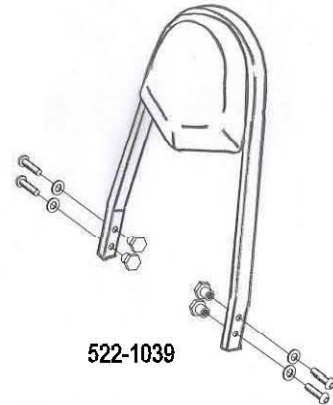

HIGHWAY HAWK
passion for chrome

Sissybar

Yamaha XVS 1100 Classic

Art.no. 522-1039A

Components

1	Mounting Strut	2x
2	Allenhead bolt M8 x 45mm	2x
3	Washer M8	4x
4	Spacer Ø15,5 x Ø8,5 x 13mm	4x

Model for Yamaha XVS 1100 Classic

This accessory should be mounted by a professional mechanic only.
 MotoLux International B.V. / Highway Hawk can not be held responsible for improper installation.

© Moto-Lux Specialties B.V.
 Barneveld - The Netherlands