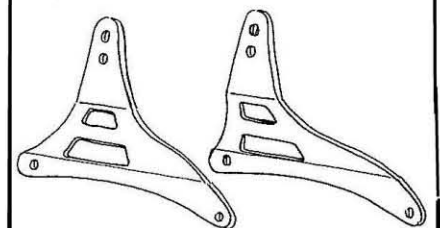

HIGHWAY HAWK
passion for chrome

Sissybar

Yamaha XVS 1100 Classic

Art.no. 522-1039A

Components

1	Mounting Strut	2x
2	Allenhead bolt M8 x 45mm	2x
3	Washer M8	4x
4	Spacer Ø15,5 x Ø8,5 x 13mm	4x

Model for Yamaha XVS 1100 Classic

This accessory should be mounted by a professional mechanic only.
 MotoLux International B.V. / Highway Hawk can not be held responsible for improper installation.

© Moto-Lux Specialties B.V.
 Barneveld - The Netherlands