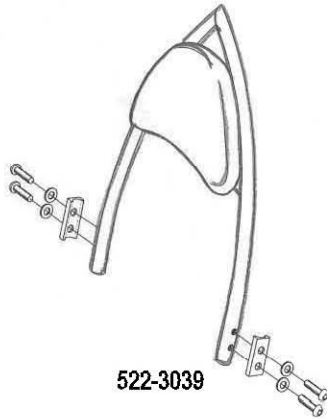

HIGHWAY HAWK
passion for chrome

Sissybar

Yamaha XVS 1100 Classic

Art.no. 522-1039A

Components

1	Mounting Strut	2x
2	Allenhead bolt M8 x 45mm	2x
3	Washer M8	4x
4	Spacer Ø15,5 x Ø8,5 x 13mm	4x

Model for Yamaha XVS 1100 Classic

This accessory should be mounted by a professional mechanic only.
 MotoLux International B.V. / Highway Hawk can not be held responsible for improper installation.

© Moto-Lux Specialties B.V.
 Barneveld - The Netherlands