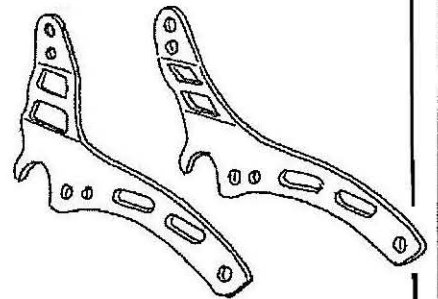

Components

1	Mounting Strut	2x
2	Allenhead bolt M8 x 50mm	4x
3	Washer M8	4x

Model for Yamaha XVS 650 dragstar / Classic

This accessory should be mounted by a professional mechanic only.
 MotoLux International B.V. / Highway Hawk can not be held responsible for improper installation.