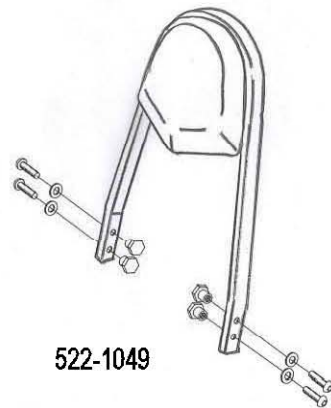

HIGHWAY HAWK
passion for chrome

Sissybar
Yamaha XVS 950A
Art.no.522-1049A

Components

1	Side bracket	2x
2	Bolt M8 x 60	2x
3	Bolt M8 x 70	2x
4	Washer M8	4x
5	Spacer Ø18 x 20	2x
6	Spacer Ø18 x 28	2x

Model for Yamaha XVS950A

This accessory should be mounted by a professional mechanic only.
 MotoLux International B.V. / Highway Hawk can not be held responsible for improper installation.

© Moto-Lux Specialties B.V.
 Barneveld - The Netherlands