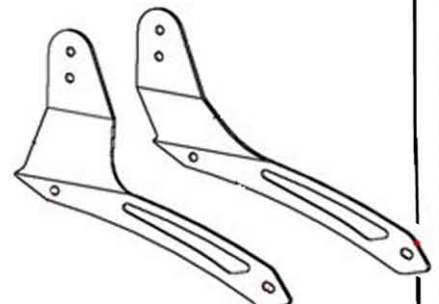

HIGHWAY HAWK
passion for chrome

Sissybar
Yamaha XVS 950A
Art.no.522-1049A

Components

1	Side bracket	2x
2	Bolt M8 x 60	2x
3	Bolt M8 x 70	2x
4	Washer M8	4x
5	Spacer Ø18 x 20	2x
6	Spacer Ø18 x 28	2x

Model for Yamaha XVS950A

This accessory should be mounted by a professional mechanic only.
 MotoLux International B.V. / Highway Hawk can not be held responsible for improper installation.

© Moto-Lux Specialties B.V.
 Barneveld - The Netherlands