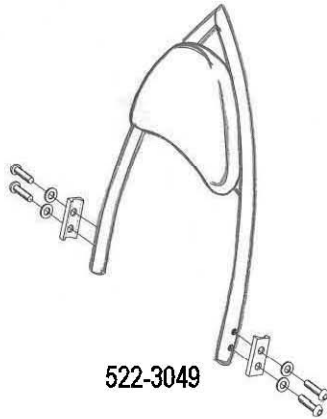

HIGHWAY HAWK
passion for chrome

Sissybar
Yamaha XVS 950A
Art.no.522-1049A

Components

1	Side bracket	2x
2	Bolt M8 x 60	2x
3	Bolt M8 x 70	2x
4	Washer M8	4x
5	Spacer Ø18 x 20	2x
6	Spacer Ø18 x 28	2x

Model for Yamaha XVS950A

This accessory should be mounted by a professional mechanic only.
 MotoLux International B.V. / Highway Hawk can not be held responsible for improper installation.

© Moto-Lux Specialties B.V.
 Barneveld - The Netherlands