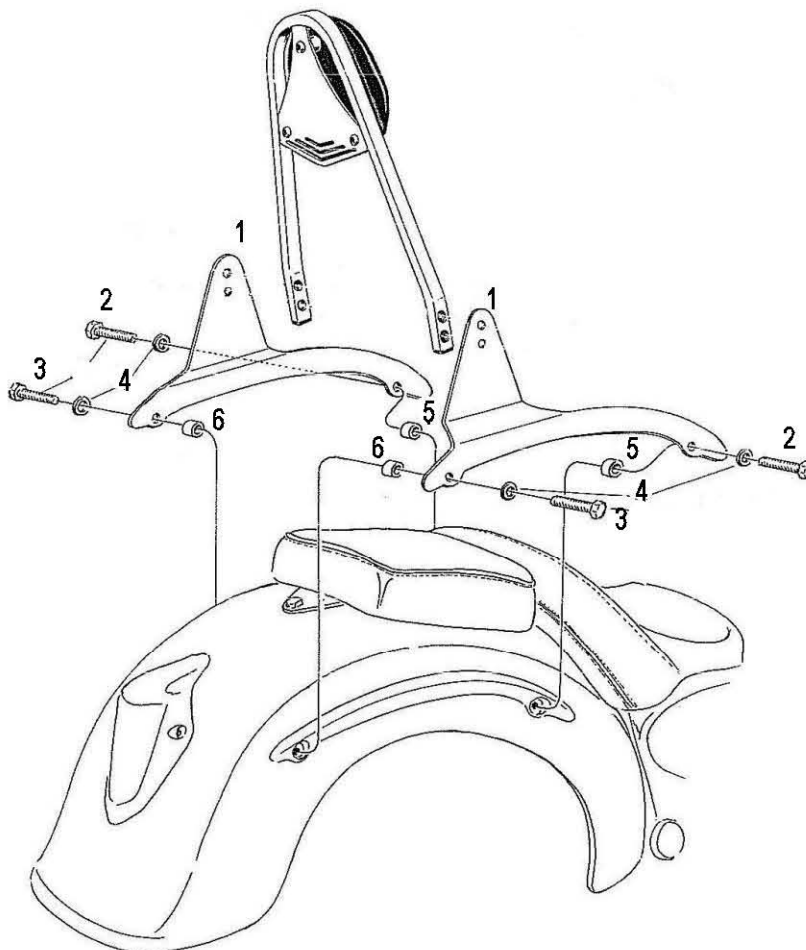

HIGHWAY HAWK
passion for chrome

Sissybar
Yamaha XVS 950A
Art.no.522-1049A

Components

1	Side bracket	2x
2	Bolt M8 x 60	2x
3	Bolt M8 x 70	2x
4	Washer M8	4x
5	Spacer Ø18 x 20	2x
6	Spacer Ø18 x 28	2x

Model for Yamaha XVS950A

This accessory should be mounted by a professional mechanic only.
 MotoLux International B.V. / Highway Hawk can not be held responsible for improper installation.

© Moto-Lux Specialties B.V.
 Barneveld - The Netherlands