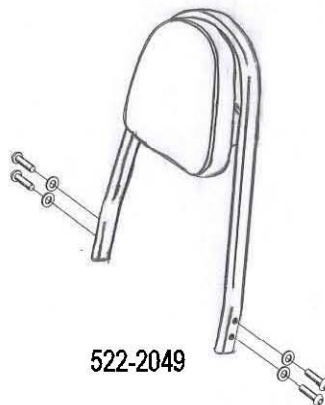

HIGHWAY HAWK
passion for chrome

Sissybar
Yamaha XVS 950A
Art.no.522-1049A

Components

1	Side bracket	2x
2	Bolt M8 x 60	2x
3	Bolt M8 x 70	2x
4	Washer M8	4x
5	Spacer Ø18 x 20	2x
6	Spacer Ø18 x 28	2x

Model for Yamaha XVS950A

This accessory should be mounted by a professional mechanic only.
 MotoLux International B.V. / Highway Hawk can not be held responsible for improper installation.

© Moto-Lux Specialties B.V.
 Barneveld - The Netherlands