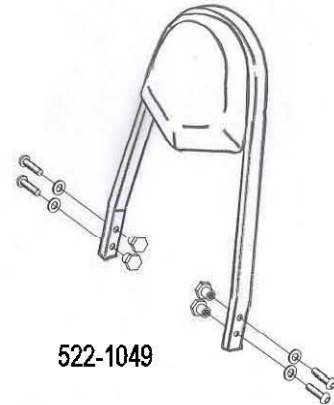

HIGHWAY HAWK
passion for chrome

Sissybar
Yamaha XVS 950A
Art.no.522-1049A

Components

| | | |
|---|-----------------|----|
| 1 | Side bracket | 2x |
| 2 | Bolt M8 x 60 | 2x |
| 3 | Bolt M8 x 70 | 2x |
| 4 | Washer M8 | 4x |
| 5 | Spacer Ø18 x 20 | 2x |
| 6 | Spacer Ø18 x 28 | 2x |

Model for Yamaha XVS950A

This accessory should be mounted by a professional mechanic only.
 MotoLux International B.V. / Highway Hawk can not be held responsible for improper installation.

© Moto-Lux Specialties B.V.
 Barneveld - The Netherlands