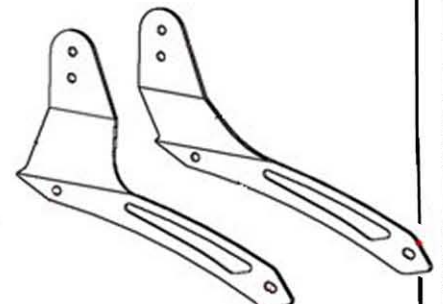

HIGHWAY HAWK
passion for chrome

Sissybar
Yamaha XVS 950A
Art.no.522-1049A

Components

| | | |
|---|-----------------|----|
| 1 | Side bracket | 2x |
| 2 | Bolt M8 x 60 | 2x |
| 3 | Bolt M8 x 70 | 2x |
| 4 | Washer M8 | 4x |
| 5 | Spacer Ø18 x 20 | 2x |
| 6 | Spacer Ø18 x 28 | 2x |

Model for Yamaha XVS950A

This accessory should be mounted by a professional mechanic only.
 MotoLux International B.V. / Highway Hawk can not be held responsible for improper installation.

© Moto-Lux Specialties B.V.
 Barneveld - The Netherlands