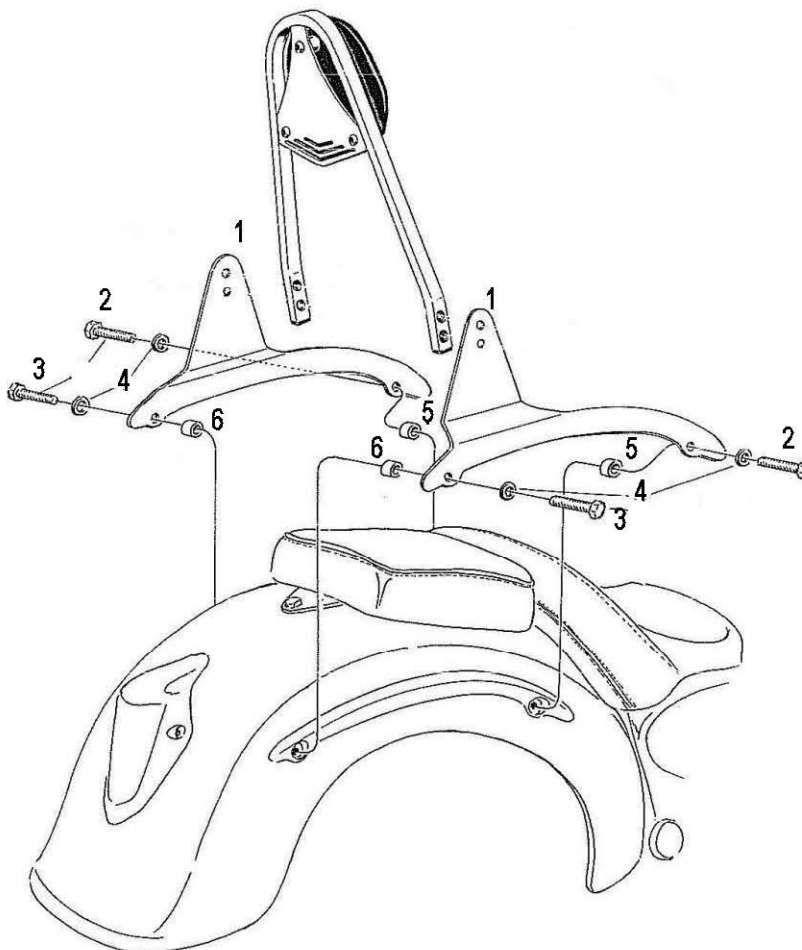

HIGHWAY HAWK
passion for chrome

Sissybar
Yamaha XVS 950A
Art.no.522-1049A

Components

| | | |
|---|-----------------|----|
| 1 | Side bracket | 2x |
| 2 | Bolt M8 x 60 | 2x |
| 3 | Bolt M8 x 70 | 2x |
| 4 | Washer M8 | 4x |
| 5 | Spacer Ø18 x 20 | 2x |
| 6 | Spacer Ø18 x 28 | 2x |

Model for Yamaha XVS950A

This accessory should be mounted by a professional mechanic only.
 MotoLux International B.V. / Highway Hawk can not be held responsible for improper installation.

© Moto-Lux Specialties B.V.
 Barneveld - The Netherlands