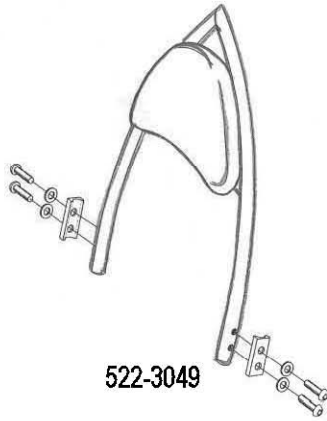

HIGHWAY HAWK
passion for chrome

Sissybar
Yamaha XVS 950A
Art.no.522-1049A

Components

| | | |
|---|-----------------|----|
| 1 | Side bracket | 2x |
| 2 | Bolt M8 x 60 | 2x |
| 3 | Bolt M8 x 70 | 2x |
| 4 | Washer M8 | 4x |
| 5 | Spacer Ø18 x 20 | 2x |
| 6 | Spacer Ø18 x 28 | 2x |

Model for Yamaha XVS950A

This accessory should be mounted by a professional mechanic only.
 MotoLux International B.V. / Highway Hawk can not be held responsible for improper installation.

© Moto-Lux Specialties B.V.
 Barneveld - The Netherlands