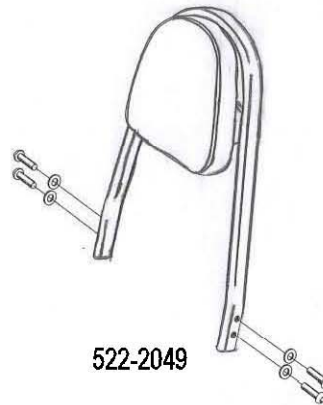

HIGHWAY HAWK
passion for chrome

Sissybar
Yamaha XVS 950A
Art.no.522-1049A

Components

| | | |
|---|-----------------|----|
| 1 | Side bracket | 2x |
| 2 | Bolt M8 x 60 | 2x |
| 3 | Bolt M8 x 70 | 2x |
| 4 | Washer M8 | 4x |
| 5 | Spacer Ø18 x 20 | 2x |
| 6 | Spacer Ø18 x 28 | 2x |

Model for Yamaha XVS950A

This accessory should be mounted by a professional mechanic only.
 MotoLux International B.V. / Highway Hawk can not be held responsible for improper installation.

© Moto-Lux Specialties B.V.
 Barneveld - The Netherlands