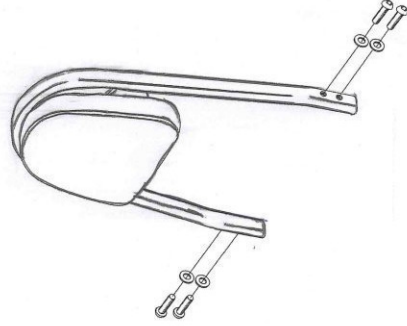

**HIGHWAY HAWK**

*passion for chrome*

**Sissybar for:  
Yamaha XV950 Bolt  
522-1034 A/AB**

Arch

Tube

Wide

Components	
1	Sissybar bracket
2	M8 x 60mm
3	M8 x 65mm
4	Bush Ø14 x 5mm
5	Bush Ø14 x 9mm
6	Washer M8

Model for:  
Yamaha XV950 Bolt

This accessory should be mounted by a professional mechanic only.  
MotoLux International B.V. / Highway Hawk can not be held responsible for improper installation.

© Moto-Lux Specialties B.V.  
Barneveld - The Netherlands