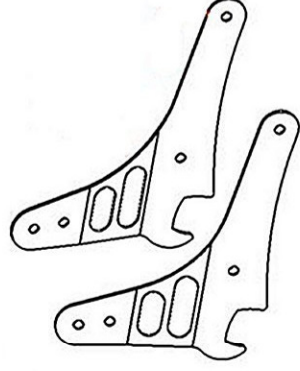

**HIGHWAY HAWK**

*passion for chrome*

**Sissybar for:  
Yamaha XV950 Bolt  
522-1034 A/AB**

Arch

Tube

Wide

Components	
1	Sissybar bracket
2	M8 x 60mm
3	M8 x 65mm
4	Bush Ø14 x 5mm
5	Bush Ø14 x 9mm
6	Washer M8

Model for:  
Yamaha XV950 Bolt

This accessory should be mounted by a professional mechanic only.  
MotoLux International B.V. / Highway Hawk can not be held responsible for improper installation.

© Moto-Lux Specialties B.V.  
Barneveld - The Netherlands