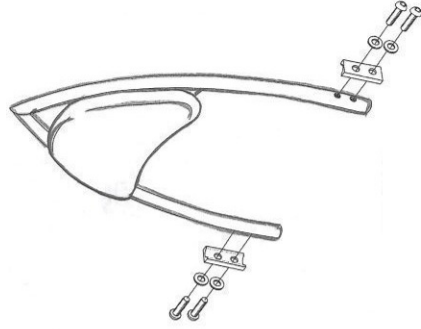

**HIGHWAY HAWK**

*passion for chrome*

**Sissybar for:  
Yamaha XV950 Bolt  
522-1034 A/AB**

Arch

Tube

Wide

Components	
1	Sissybar bracket
2	M8 x 60mm
3	M8 x 65mm
4	Bush Ø14 x 5mm
5	Bush Ø14 x 9mm
6	Washer M8

Model for:  
Yamaha XV950 Bolt

This accessory should be mounted by a professional mechanic only.  
MotoLux International B.V. / Highway Hawk can not be held responsible for improper installation.

© Moto-Lux Specialties B.V.  
Barneveld - The Netherlands