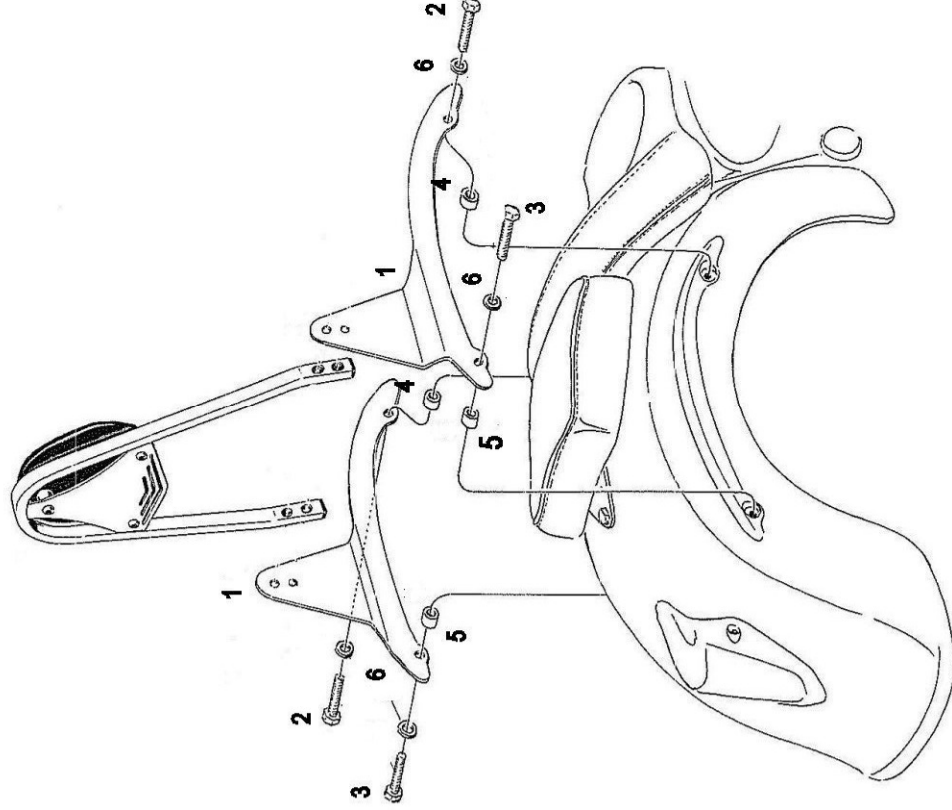

**HIGHWAY HAWK**

*passion for chrome*

**Sissybar for:  
Yamaha XV950 Bolt  
522-1034 A/AB**

Arch

Tube

Wide

Components	
1	Sissybar bracket
2	M8 x 60mm
3	M8 x 65mm
4	Bush Ø14 x 5mm
5	Bush Ø14 x 9mm
6	Washer M8

Model for:  
Yamaha XV950 Bolt

This accessory should be mounted by a professional mechanic only.  
MotoLux International B.V. / Highway Hawk can not be held responsible for improper installation.

© Moto-Lux Specialties B.V.  
Barneveld - The Netherlands