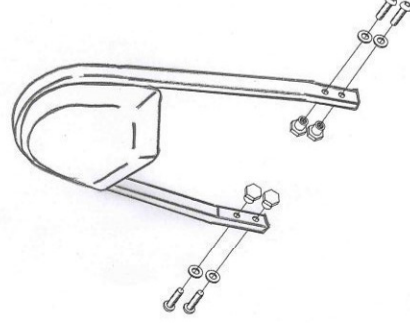

**HIGHWAY HAWK**

*passion for chrome*

**Sissybar for:  
Yamaha XV950 Bolt  
522-1034 A/AB**

Arch

Tube

Wide

Components	
1	Sissybar bracket
2	M8 x 60mm
3	M8 x 65mm
4	Bush Ø14 x 5mm
5	Bush Ø14 x 9mm
6	Washer M8

Model for:  
Yamaha XV950 Bolt

This accessory should be mounted by a professional mechanic only.  
MotoLux International B.V. / Highway Hawk can not be held responsible for improper installation.

© Moto-Lux Specialties B.V.  
Barneveld - The Netherlands