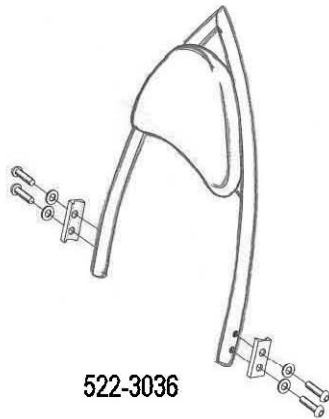

**HIGHWAY HAWK**  
*passion for chrome*

**Sissybar**

Yamaha XV1600 Wild/Roadstar

Art.no. 522-1036A

**Components**

1	Mounting Strut	2x
2	Allenhead bolt M8 x 45mm	4x
3	Washer M8	4x
4	Spacer Ø15,5 x Ø8,5 x 16mm	4x

Model for Yamaha XV1600 Wild/Roadstar

This accessory should be mounted by a professional mechanic only.  
 MotoLux International B.V. / Highway Hawk can not be held responsible for improper installation.