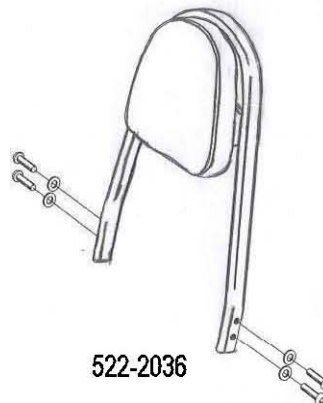

**HIGHWAY HAWK**  
*passion for chrome*

**Sissybar**

Yamaha XV1600 Wild/Roadstar

Art.no. 522-1036A

**Components**

1	Mounting Strut	2x
2	Allenhead bolt M8 x 45mm	4x
3	Washer M8	4x
4	Spacer Ø15,5 x Ø8,5 x 16mm	4x

Model for Yamaha XV1600 Wild/Roadstar

This accessory should be mounted by a professional mechanic only.  
 MotoLux International B.V. / Highway Hawk can not be held responsible for improper installation.