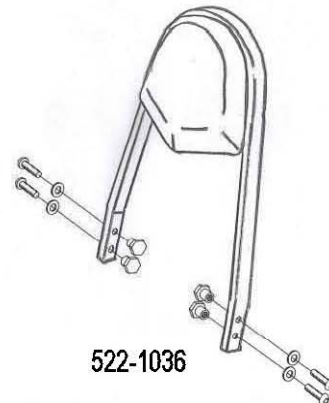

**HIGHWAY HAWK**  
*passion for chrome*

**Sissybar**

Yamaha XV1600 Wild/Roadstar

Art.no. 522-1036A

**Components**

1	Mounting Strut	2x
2	Allenhead bolt M8 x 45mm	4x
3	Washer M8	4x
4	Spacer Ø15,5 x Ø8,5 x 16mm	4x

Model for Yamaha XV1600 Wild/Roadstar

This accessory should be mounted by a professional mechanic only.  
 MotoLux International B.V. / Highway Hawk can not be held responsible for improper installation.