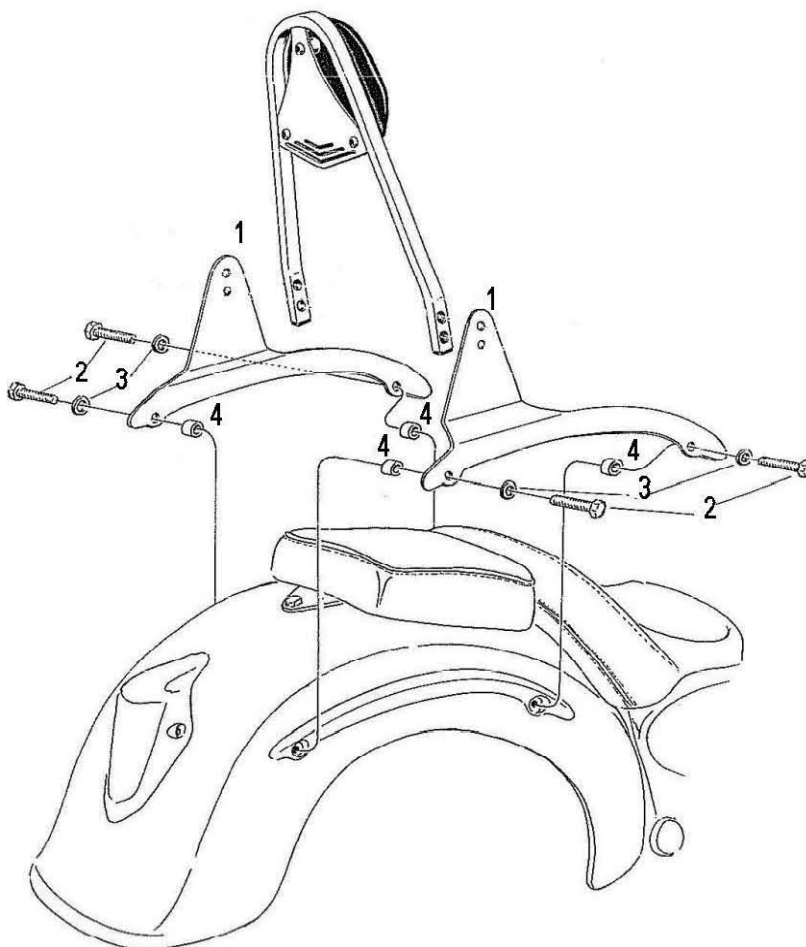

**HIGHWAY HAWK**  
*passion for chrome*

**Sissybar**

Yamaha XV1600 Wild/Roadstar

Art.no. 522-1036A

**Components**

1	Mounting Strut	2x
2	Allenhead bolt M8 x 45mm	4x
3	Washer M8	4x
4	Spacer Ø15,5 x Ø8,5 x 16mm	4x

Model for Yamaha XV1600 Wild/Roadstar

This accessory should be mounted by a professional mechanic only.  
 MotoLux International B.V. / Highway Hawk can not be held responsible for improper installation.