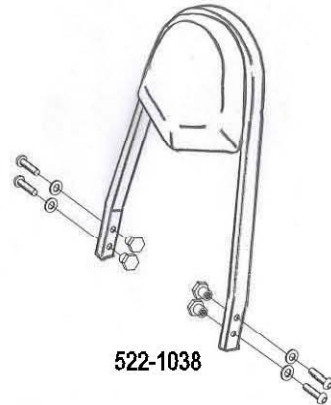

HIGHWAY HAWK
passion for chrome

Sissybar

Yamaha XVS 1100 Dragstar
 Art.no. 522-1038A

Components

1	Mounting Strut	1x
2	Allenhead bolt M8 x 45mm	2x
3	Washer M8	4x
4	Spacer Ø15,5 x Ø8,5 x 26mm	4x

Model for Yamaha XVS 1100 Dragstar

This accessory should be mounted by a professional mechanic only.
 MotoLux International B.V. / Highway Hawk can not be held responsible for improper installation.

© Moto-Lux Specialties B.V.
 Barneveld - The Netherlands