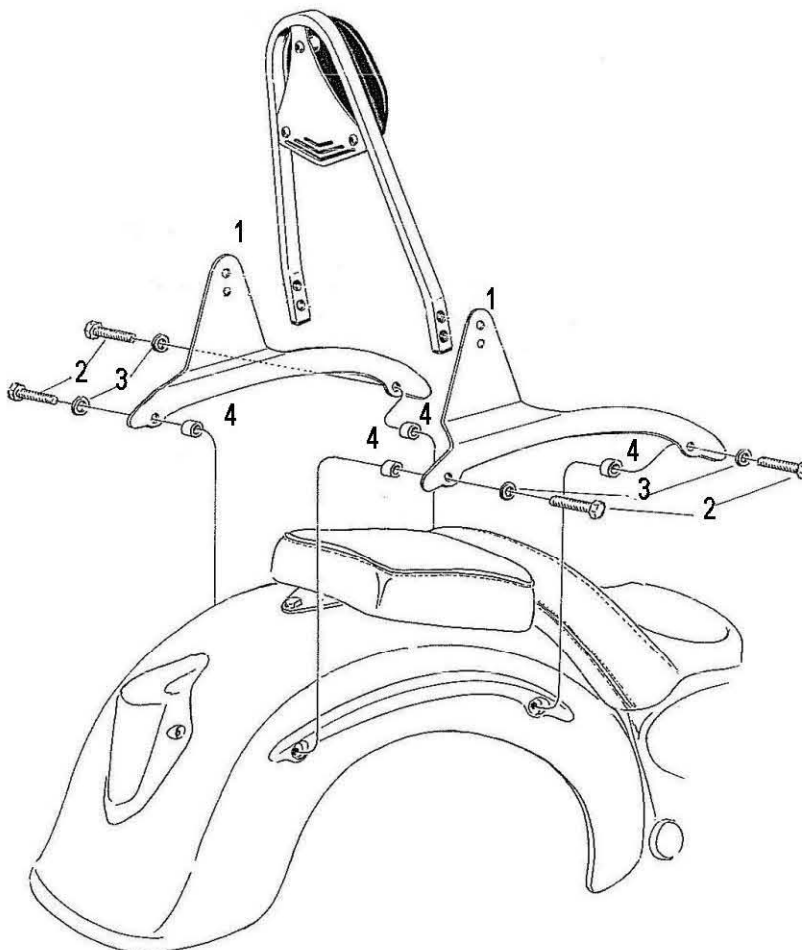

HIGHWAY HAWK
passion for chrome

Sissybar

Yamaha XVS 1100 Classic

Art.no. 522-1039A

Components

1	Mounting Strut	2x
2	Allenhead bolt M8 x 45mm	2x
3	Washer M8	4x
4	Spacer Ø15,5 x Ø8,5 x 13mm	4x

Model for Yamaha XVS 1100 Classic

This accessory should be mounted by a professional mechanic only.
 MotoLux International B.V. / Highway Hawk can not be held responsible for improper installation.

© Moto-Lux Specialties B.V.
 Barneveld - The Netherlands