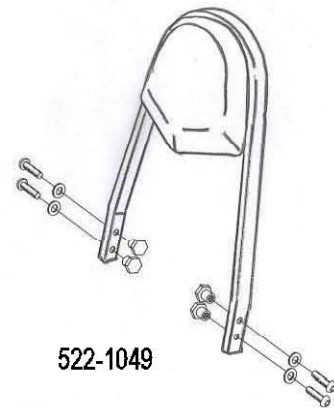

HIGHWAY HAWK
passion for chrome

Sissybar
Yamaha XVS 950A
Art.no.522-1049A

Components

1	Side bracket	2x
2	Bolt M8 x 60	2x
3	Bolt M8 x 70	2x
4	Washer M8	4x
5	Spacer Ø18 x 20	2x
6	Spacer Ø18 x 28	2x

Model for Yamaha XVS950A

This accessory should be mounted by a professional mechanic only.
 MotoLux International B.V. / Highway Hawk can not be held responsible for improper installation.

© Moto-Lux Specialties B.V.
 Barneveld - The Netherlands