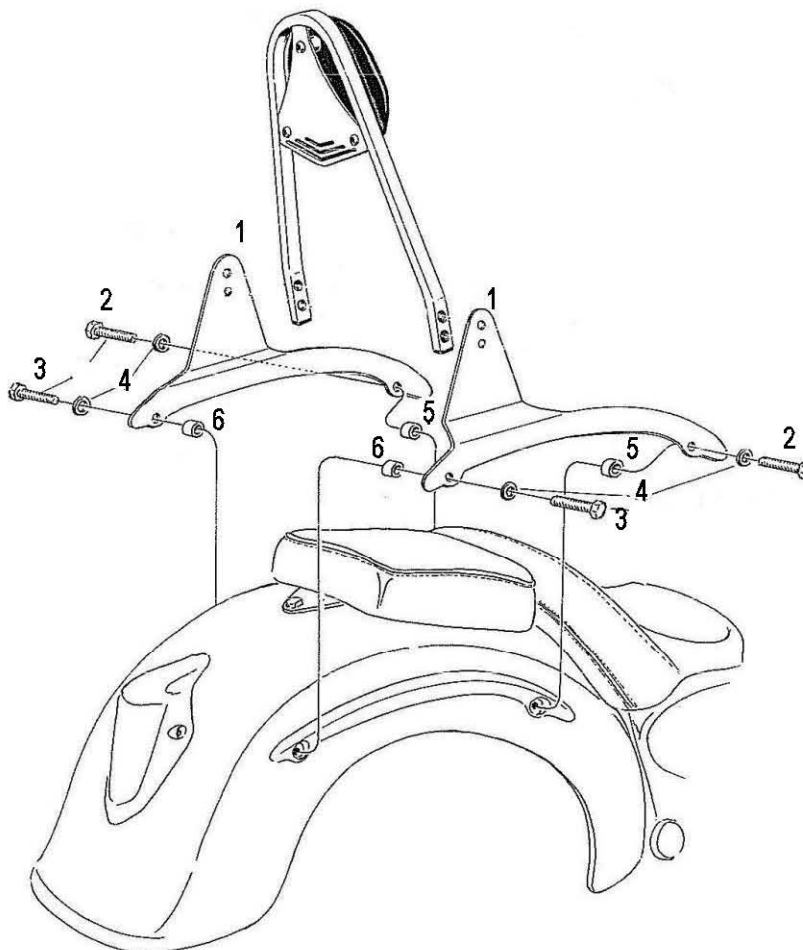

HIGHWAY HAWK
passion for chrome

Sissybar
Yamaha XVS 950A
Art.no.522-1049A

Components

1	Side bracket	2x
2	Bolt M8 x 60	2x
3	Bolt M8 x 70	2x
4	Washer M8	4x
5	Spacer Ø18 x 20	2x
6	Spacer Ø18 x 28	2x

Model for Yamaha XVS950A

This accessory should be mounted by a professional mechanic only.
 MotoLux International B.V. / Highway Hawk can not be held responsible for improper installation.

© Moto-Lux Specialties B.V.
 Barneveld - The Netherlands