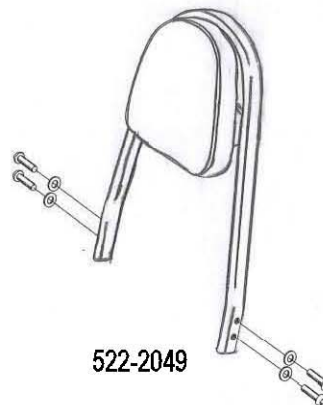

HIGHWAY HAWK
passion for chrome

Sissybar
Yamaha XVS 950A
Art.no.522-1049A

Components

1	Side bracket	2x
2	Bolt M8 x 60	2x
3	Bolt M8 x 70	2x
4	Washer M8	4x
5	Spacer Ø18 x 20	2x
6	Spacer Ø18 x 28	2x

Model for Yamaha XVS950A

This accessory should be mounted by a professional mechanic only.
 MotoLux International B.V. / Highway Hawk can not be held responsible for improper installation.

© Moto-Lux Specialties B.V.
 Barneveld - The Netherlands