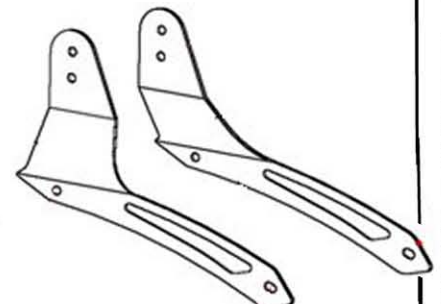

HIGHWAY HAWK
passion for chrome

Sissybar
Yamaha XVS 950A
Art.no.522-1049A

Components

1	Side bracket	2x
2	Bolt M8 x 60	2x
3	Bolt M8 x 70	2x
4	Washer M8	4x
5	Spacer Ø18 x 20	2x
6	Spacer Ø18 x 28	2x

Model for Yamaha XVS950A

This accessory should be mounted by a professional mechanic only.
 MotoLux International B.V. / Highway Hawk can not be held responsible for improper installation.

© Moto-Lux Specialties B.V.
 Barneveld - The Netherlands