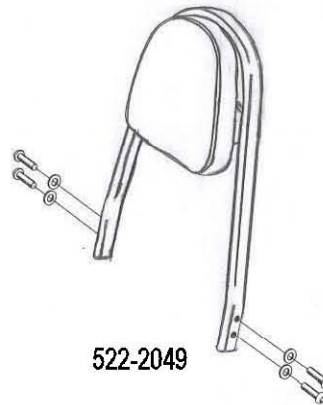

**HIGHWAY HAWK**  
*passion for chrome*

**Sissybar**  
**Yamaha XVS 950A**  
Art.no.522-1049A

**Components**

1	Side bracket	2x
2	Bolt M8 x 60	2x
3	Bolt M8 x 70	2x
4	Washer M8	4x
5	Spacer Ø18 x 20	2x
6	Spacer Ø18 x 28	2x

Model for Yamaha XVS950A

This accessory should be mounted by a professional mechanic only.  
 MotoLux International B.V. / Highway Hawk can not be held responsible for improper installation.

© Moto-Lux Specialties B.V.  
 Barneveld - The Netherlands