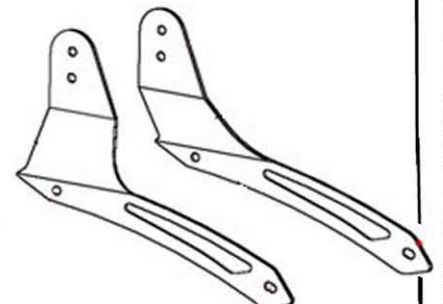

**HIGHWAY HAWK**  
*passion for chrome*

**Sissybar**  
**Yamaha XVS 950A**  
Art.no.522-1049A

**Components**

1	Side bracket	2x
2	Bolt M8 x 60	2x
3	Bolt M8 x 70	2x
4	Washer M8	4x
5	Spacer Ø18 x 20	2x
6	Spacer Ø18 x 28	2x

Model for Yamaha XVS950A

This accessory should be mounted by a professional mechanic only.  
 MotoLux International B.V. / Highway Hawk can not be held responsible for improper installation.

© Moto-Lux Specialties B.V.  
 Barneveld - The Netherlands