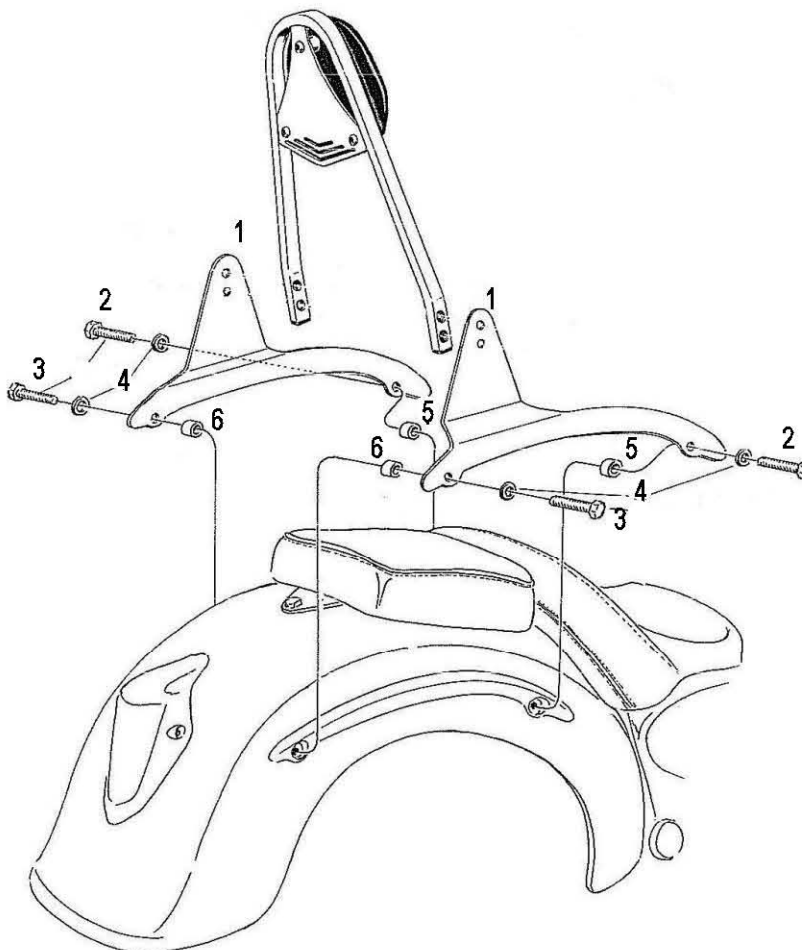

**HIGHWAY HAWK**  
*passion for chrome*

**Sissybar**  
**Yamaha XVS 950A**  
Art.no.522-1049A

**Components**

1	Side bracket	2x
2	Bolt M8 x 60	2x
3	Bolt M8 x 70	2x
4	Washer M8	4x
5	Spacer Ø18 x 20	2x
6	Spacer Ø18 x 28	2x

Model for Yamaha XVS950A

This accessory should be mounted by a professional mechanic only.  
 MotoLux International B.V. / Highway Hawk can not be held responsible for improper installation.

© Moto-Lux Specialties B.V.  
 Barneveld - The Netherlands