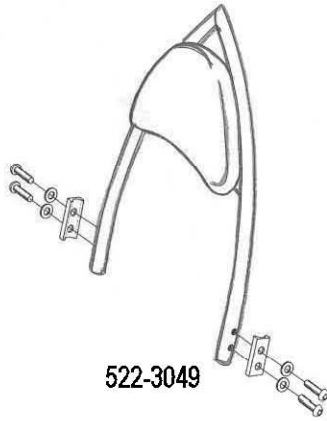

**HIGHWAY HAWK**  
*passion for chrome*

**Sissybar**  
**Yamaha XVS 950A**  
Art.no.522-1049A

**Components**

1	Side bracket	2x
2	Bolt M8 x 60	2x
3	Bolt M8 x 70	2x
4	Washer M8	4x
5	Spacer Ø18 x 20	2x
6	Spacer Ø18 x 28	2x

Model for Yamaha XVS950A

This accessory should be mounted by a professional mechanic only.  
 MotoLux International B.V. / Highway Hawk can not be held responsible for improper installation.

© Moto-Lux Specialties B.V.  
 Barneveld - The Netherlands