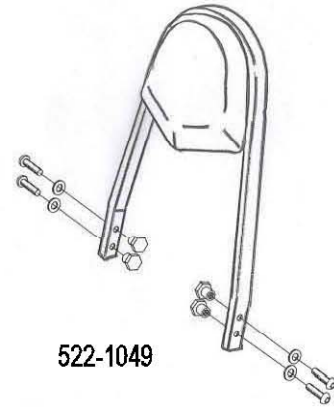

**HIGHWAY HAWK**  
*passion for chrome*

**Sissybar**  
**Yamaha XVS 950A**  
Art.no.522-1049A

**Components**

1	Side bracket	2x
2	Bolt M8 x 60	2x
3	Bolt M8 x 70	2x
4	Washer M8	4x
5	Spacer Ø18 x 20	2x
6	Spacer Ø18 x 28	2x

Model for Yamaha XVS950A

This accessory should be mounted by a professional mechanic only.  
 MotoLux International B.V. / Highway Hawk can not be held responsible for improper installation.

© Moto-Lux Specialties B.V.  
 Barneveld - The Netherlands