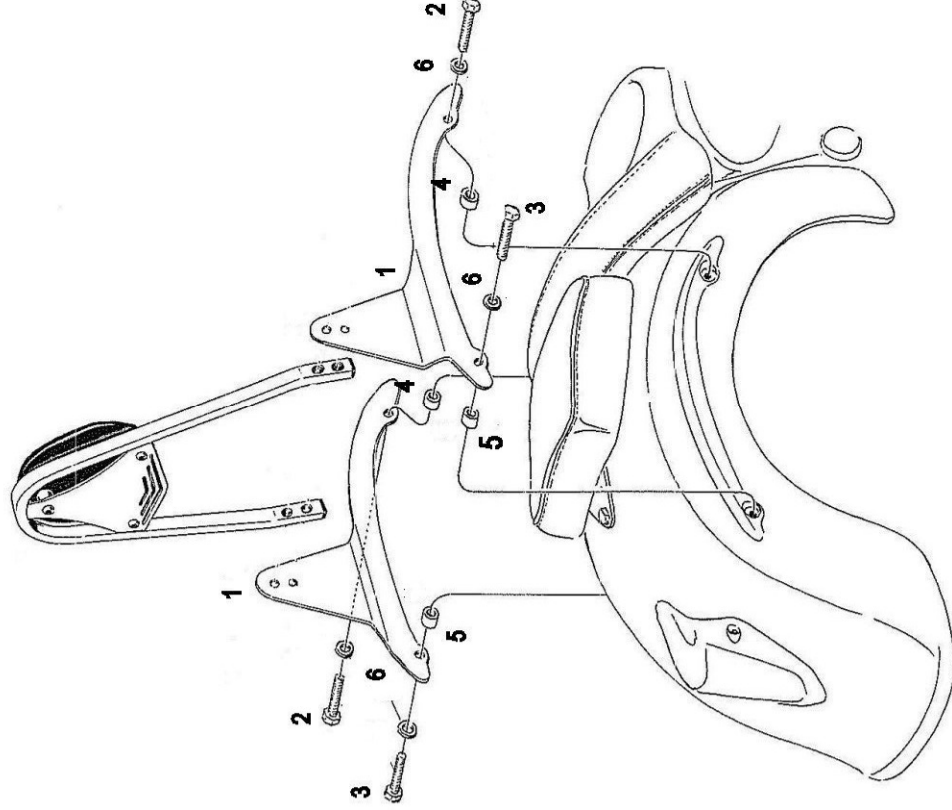

HIGHWAY HAWK

passion for chrome

**Sissybar for:
Yamaha XV950 Bolt
522-1034 A/AB**

Arch

Tube

Wide

Components	
1	Sissybar bracket
2	M8 x 60mm
3	M8 x 65mm
4	Bush Ø14 x 5mm
5	Bush Ø14 x 9mm
6	Washer M8

Model for:
Yamaha XV950 Bolt

This accessory should be mounted by a professional mechanic only.
MotoLux International B.V. / Highway Hawk can not be held responsible for improper installation.

© Moto-Lux Specialties B.V.
Barneveld - The Netherlands