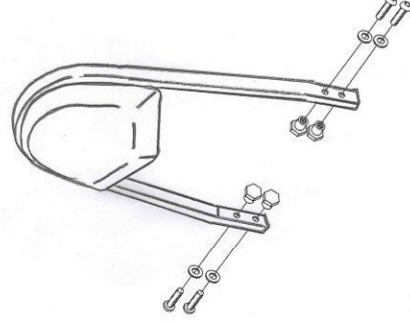

HIGHWAY HAWK

passion for chrome

**Sissybar for:
Yamaha XV950 Bolt
522-1034 A/AB**

Arch

Tube

Wide

Components	
1	Sissybar bracket
2	M8 x 60mm
3	M8 x 65mm
4	Bush Ø14 x 5mm
5	Bush Ø14 x 9mm
6	Washer M8

Model for:
Yamaha XV950 Bolt

This accessory should be mounted by a professional mechanic only.
MotoLux International B.V. / Highway Hawk can not be held responsible for improper installation.

© Moto-Lux Specialties B.V.
Barneveld - The Netherlands