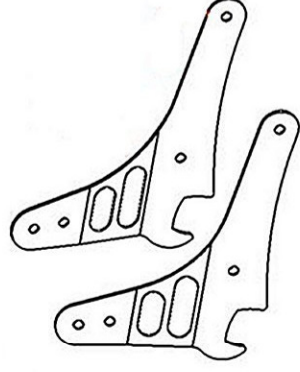

HIGHWAY HAWK

passion for chrome

**Sissybar for:
Yamaha XV950 Bolt
522-1034 A/AB**

Arch

Tube

Wide

Components	
1	Sissybar bracket
2	M8 x 60mm
3	M8 x 65mm
4	Bush Ø14 x 5mm
5	Bush Ø14 x 9mm
6	Washer M8

Model for:
Yamaha XV950 Bolt

This accessory should be mounted by a professional mechanic only.
MotoLux International B.V. / Highway Hawk can not be held responsible for improper installation.

© Moto-Lux Specialties B.V.
Barneveld - The Netherlands