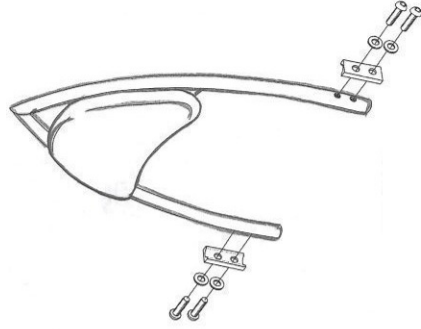

HIGHWAY HAWK

passion for chrome

**Sissybar for:
Yamaha XV950 Bolt
522-1034 A/AB**

Arch

Tube

Wide

Components	
1	Sissybar bracket
2	M8 x 60mm
3	M8 x 65mm
4	Bush Ø14 x 5mm
5	Bush Ø14 x 9mm
6	Washer M8

Model for:
Yamaha XV950 Bolt

This accessory should be mounted by a professional mechanic only.
MotoLux International B.V. / Highway Hawk can not be held responsible for improper installation.

© Moto-Lux Specialties B.V.
Barneveld - The Netherlands