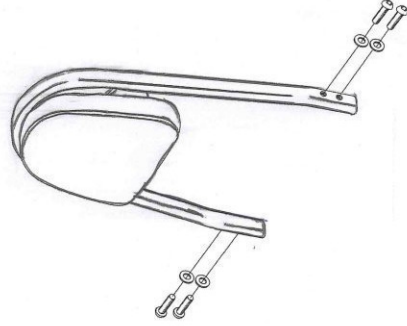

HIGHWAY HAWK

passion for chrome

**Sissybar for:
Yamaha XV950 Bolt
522-1034 A/AB**

Arch

Tube

Wide

Components	
1	Sissybar bracket
2	M8 x 60mm
3	M8 x 65mm
4	Bush Ø14 x 5mm
5	Bush Ø14 x 9mm
6	Washer M8

Model for:
Yamaha XV950 Bolt

This accessory should be mounted by a professional mechanic only.
MotoLux International B.V. / Highway Hawk can not be held responsible for improper installation.

© Moto-Lux Specialties B.V.
Barneveld - The Netherlands