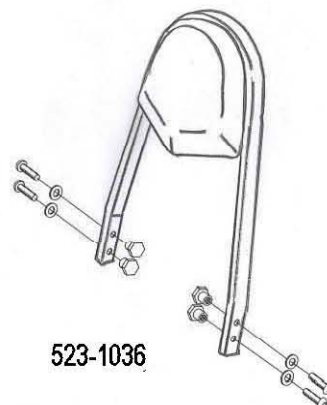

HIGHWAY HAWK
passion for chrome

Sissybar
Suzuki VL1500 LC
Art.no. 523-1036A

Components

1.	Side bracket	2x
2.	Bolt M8 x 50	4x
3.	Washer M8	4x

Model for Suzuki VL1500 LC

This accessory should be mounted by a professional mechanic only.
 MotoLux International B.V. / Highway Hawk can not be held responsible for improper installation.