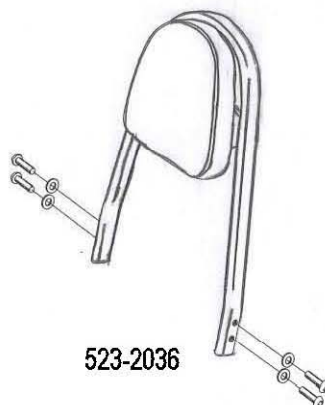

HIGHWAY HAWK
passion for chrome

Sissybar
Suzuki VL1500 LC
Art.no. 523-1036A

Components

1.	Side bracket	2x
2.	Bolt M8 x 50	4x
3.	Washer M8	4x

Model for Suzuki VL1500 LC

This accessory should be mounted by a professional mechanic only.
 MotoLux International B.V. / Highway Hawk can not be held responsible for improper installation.