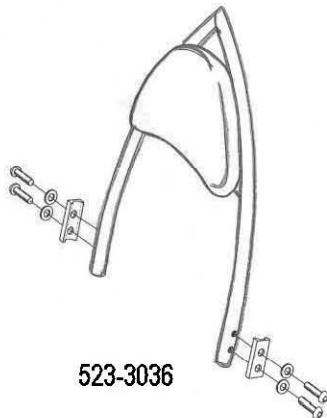

HIGHWAY HAWK
passion for chrome

Sissybar
Suzuki VL1500 LC
Art.no. 523-1036A

Components

1.	Side bracket	2x
2.	Bolt M8 x 50	4x
3.	Washer M8	4x

Model for Suzuki VL1500 LC

This accessory should be mounted by a professional mechanic only.
 MotoLux International B.V. / Highway Hawk can not be held responsible for improper installation.