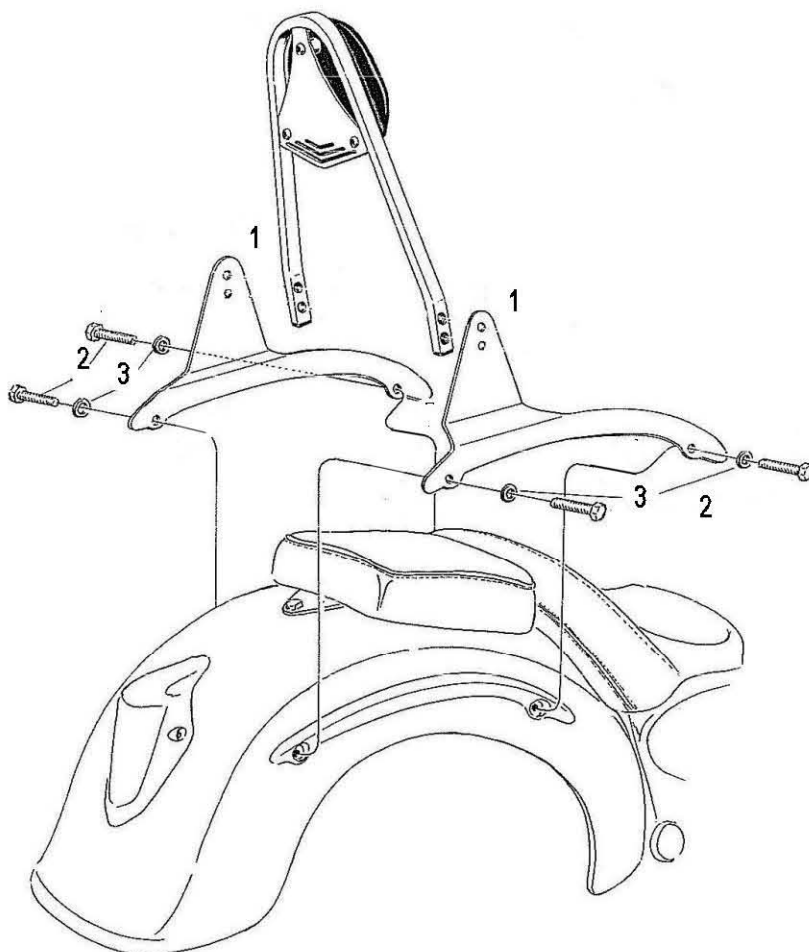

HIGHWAY HAWK
passion for chrome

Sissybar
Suzuki VL1500 LC
Art.no. 523-1036A

Components

1.	Side bracket	2x
2.	Bolt M8 x 50	4x
3.	Washer M8	4x

Model for Suzuki VL1500 LC

This accessory should be mounted by a professional mechanic only.
 MotoLux International B.V. / Highway Hawk can not be held responsible for improper installation.