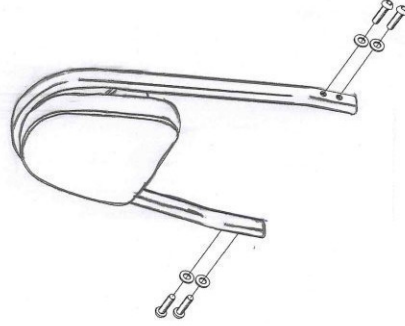

HIGHWAY HAWK

passion for chrome

**Sissybar for:
Suzuki C1500T/BT
523-1037 A/AB**

Arch

Tube

Wide

Components

1	Sissybar bracket	2
2	Bush Ø18 x 4mm	4
3	Bush Ø18 x 10mm	2
4	Bush Ø18 x 12mm	2

This accessory should be mounted by a professional mechanic only.

MotoLux International B.V. / Highway Hawk can not be held responsible for improper installation.

© Moto-Lux Specialties B.V.

Barneveld - The Netherlands