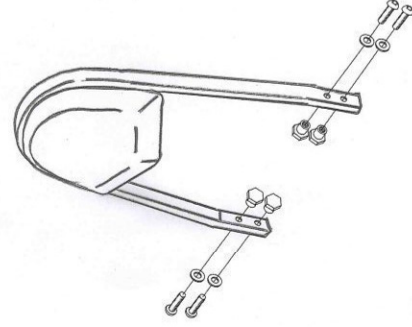

HIGHWAY HAWK

passion for chrome

**Sissybar for:
Suzuki C1500T/BT
523-1037 A/AB**

Arch

Tube

Wide

Components

1	Sissybar bracket	2
2	Bush Ø18 x 4mm	4
3	Bush Ø18 x 10mm	2
4	Bush Ø18 x 12mm	2

This accessory should be mounted by a professional mechanic only.

MotoLux International B.V. / Highway Hawk can not be held responsible for improper installation.

© Moto-Lux Specialties B.V.

Barneveld - The Netherlands