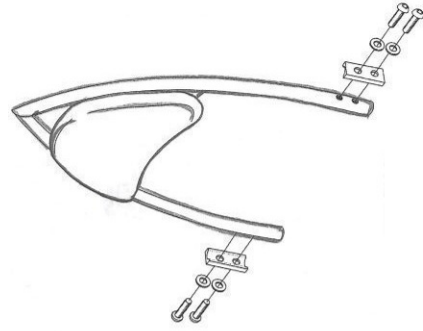

HIGHWAY HAWK

passion for chrome

**Sissybar for:
Suzuki C1500T/BT
523-1037 A/AB**

Arch

Tube

Wide

Components

1	Sissybar bracket	2
2	Bush Ø18 x 4mm	4
3	Bush Ø18 x 10mm	2
4	Bush Ø18 x 12mm	2

This accessory should be mounted by a professional mechanic only.

MotoLux International B.V. / Highway Hawk can not be held responsible for improper installation.

© Moto-Lux Specialties B.V.

Barneveld - The Netherlands