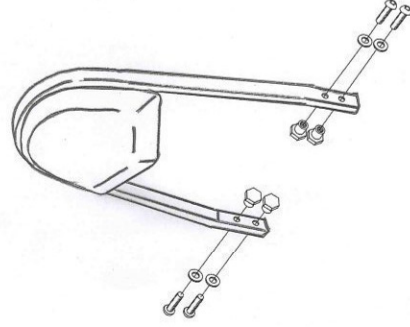

HIGHWAY HAWK

passion for chrome

**Sissybar for:
Suzuki C1500T/BT
523-1037 A/AB**

Arch

Tube

Wide

Components	
1	Sissybar bracket
2	Bush $\varnothing 18 \times 4\text{mm}$
3	Bush $\varnothing 18 \times 10\text{mm}$
4	Bush $\varnothing 18 \times 12\text{mm}$

This accessory should be mounted by a professional mechanic only.
MotoLux International B.V. / Highway Hawk can not be held responsible for improper installation.

© Moto-Lux Specialties B.V.
Barneveld - The Netherlands