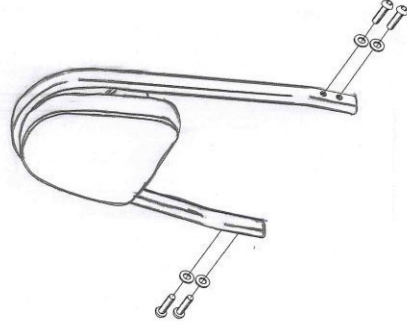

HIGHWAY HAWK

passion for chrome

**Sissybar for:
Suzuki C1500T/BT
523-1037 A/AB**

Arch

Tube

Wide

Components	
1	Sissybar bracket
2	Bush $\varnothing 18 \times 4\text{mm}$
3	Bush $\varnothing 18 \times 10\text{mm}$
4	Bush $\varnothing 18 \times 12\text{mm}$

This accessory should be mounted by a professional mechanic only.
MotoLux International B.V. / Highway Hawk can not be held responsible for improper installation.

© Moto-Lux Specialties B.V.
Barneveld - The Netherlands