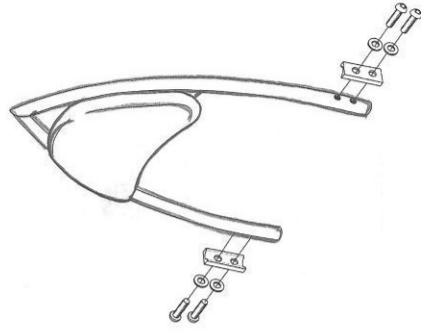

HIGHWAY HAWK

passion for chrome

**Sissybar for:
Suzuki C1500T/BT
523-1037 A/AB**

Arch

Tube

Wide

Components	
1	Sissybar bracket
2	Bush $\varnothing 18 \times 4\text{mm}$
3	Bush $\varnothing 18 \times 10\text{mm}$
4	Bush $\varnothing 18 \times 12\text{mm}$

This accessory should be mounted by a professional mechanic only.
MotoLux International B.V. / Highway Hawk can not be held responsible for improper installation.

© Moto-Lux Specialties B.V.
Barneveld - The Netherlands