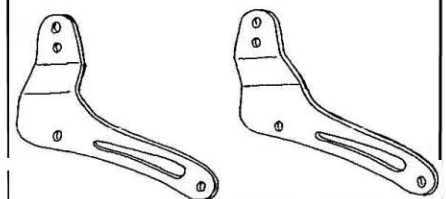

HIGHWAY HAWK

passion for chrome

Sissybar

Suzuki VL800 / C800 M800 <'10

Art.no. 523-1038A

523-3038

523-2038

523-1038

Components

1.	Side bracket	2x
2.	Bolt M8 x 65	4x
3.	Washer M8	4x
4.	Spacer Ø16 x 8	4x

Model for Suzuki VL800 / C800 M800 <'10

This accessory should be mounted by a professional mechanic only.
MotoLux International B.V. / Highway Hawk can not be held responsible for improper installation.