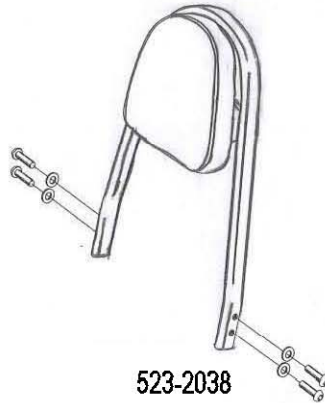

HIGHWAY HAWK

passion for chrome

Sissybar

Suzuki VL800 / C800 M800 <'10

Art.no. 523-1038A

523-3038

523-2038

523-1038

Components

1.	Side bracket	2x
2.	Bolt M8 x 65	4x
3.	Washer M8	4x
4.	Spacer Ø16 x 8	4x

Model for Suzuki VL800 / C800 M800 <'10

This accessory should be mounted by a professional mechanic only.
MotoLux International B.V. / Highway Hawk can not be held responsible for improper installation.