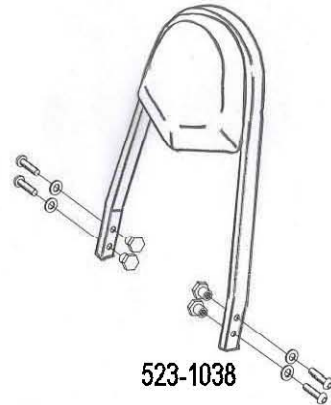

HIGHWAY HAWK

passion for chrome

Sissybar

Suzuki VL800 / C800 M800 <'10

Art.no. 523-1038A

523-3038

523-2038

523-1038

Components

1.	Side bracket	2x
2.	Bolt M8 x 65	4x
3.	Washer M8	4x
4.	Spacer Ø16 x 8	4x

Model for Suzuki VL800 / C800 M800 <'10

This accessory should be mounted by a professional mechanic only.
MotoLux International B.V. / Highway Hawk can not be held responsible for improper installation.