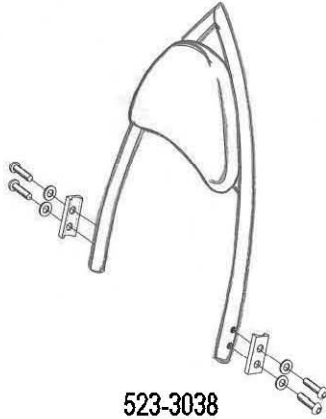

## Sissybar

Suzuki VL800 / C800 M800 <'10

Art.no. 523-1038A

523-3038

523-2038

523-1038

### Components

1.	Side bracket	2x
2.	Bolt M8 x 65	4x
3.	Washer M8	4x
4.	Spacer Ø16 x 8	4x

Model for Suzuki VL800 / C800 M800 <'10

This accessory should be mounted by a professional mechanic only.  
MotoLux International B.V. / Highway Hawk can not be held responsible for improper installation.