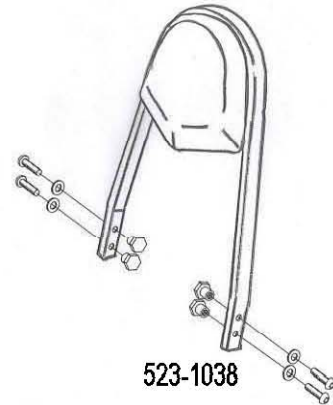

## Sissybar

Suzuki VL800 / C800 M800 <'10

Art.no. 523-1038A

523-3038

523-2038

523-1038

### Components

1.	Side bracket	2x
2.	Bolt M8 x 65	4x
3.	Washer M8	4x
4.	Spacer Ø16 x 8	4x

Model for Suzuki VL800 / C800 M800 <'10

This accessory should be mounted by a professional mechanic only.  
MotoLux International B.V. / Highway Hawk can not be held responsible for improper installation.