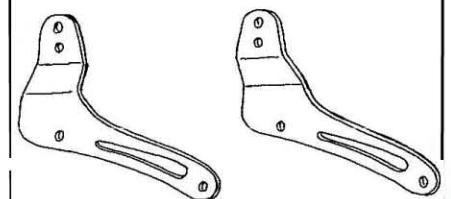

## Sissybar

Suzuki VL800 / C800 M800 <'10

Art.no. 523-1038A

523-3038

523-2038

523-1038

### Components

1.	Side bracket	2x
2.	Bolt M8 x 65	4x
3.	Washer M8	4x
4.	Spacer Ø16 x 8	4x

Model for Suzuki VL800 / C800 M800 <'10

This accessory should be mounted by a professional mechanic only.  
MotoLux International B.V. / Highway Hawk can not be held responsible for improper installation.