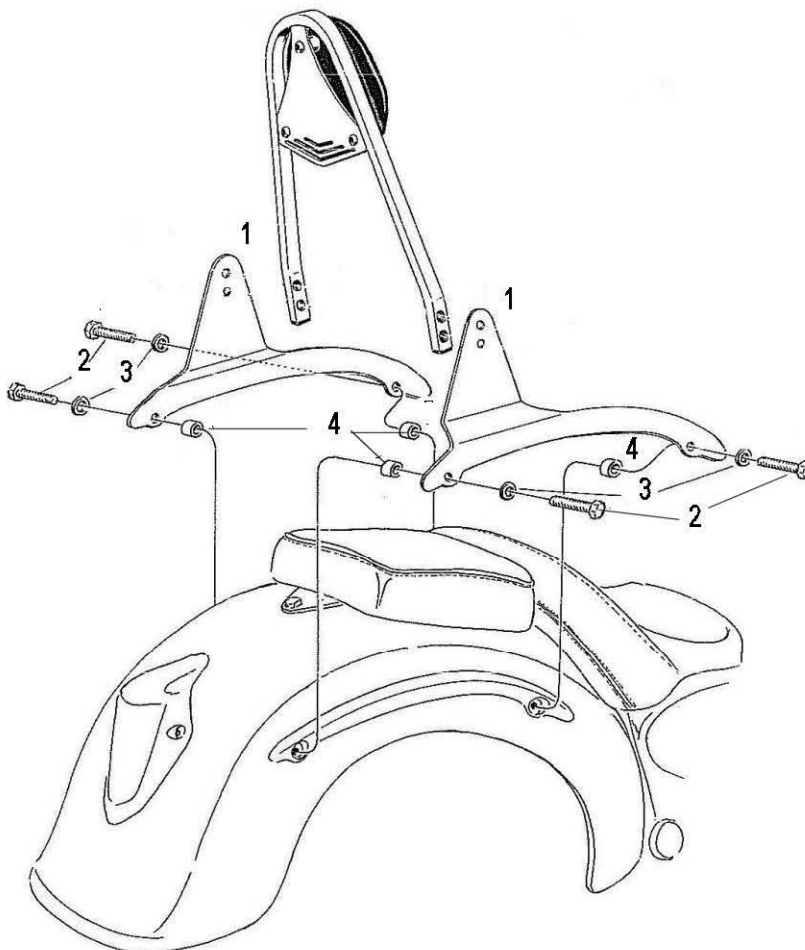

## Sissybar

Suzuki VL800 / C800 M800 <'10

Art.no. 523-1038A

523-3038

523-2038

523-1038

### Components

1.	Side bracket	2x
2.	Bolt M8 x 65	4x
3.	Washer M8	4x
4.	Spacer Ø16 x 8	4x

Model for Suzuki VL800 / C800 M800 <'10

This accessory should be mounted by a professional mechanic only.  
MotoLux International B.V. / Highway Hawk can not be held responsible for improper installation.