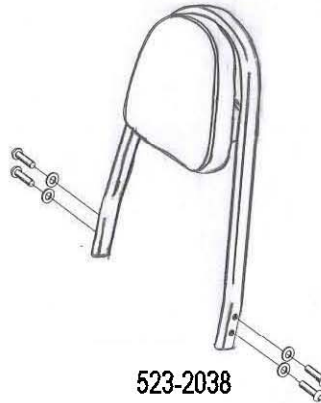

## Sissybar

Suzuki VL800 / C800 M800 <'10

Art.no. 523-1038A

523-3038

523-2038

523-1038

### Components

1.	Side bracket	2x
2.	Bolt M8 x 65	4x
3.	Washer M8	4x
4.	Spacer Ø16 x 8	4x

Model for Suzuki VL800 / C800 M800 <'10

This accessory should be mounted by a professional mechanic only.  
MotoLux International B.V. / Highway Hawk can not be held responsible for improper installation.