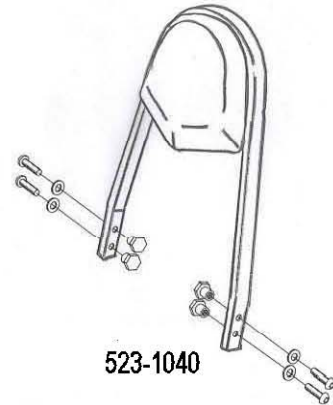

HIGHWAY HAWK

passion for chrome

Sissybar

Suzuki M800 '10-up

Art.no. 523-1040A

Components

1	Side brackets	2x
2	Bolt M8 x 80	2x
3	Bolt M8 x 60	2x
4	Washer M8	4x
5	Spacer Ø16 x 8	4x

Mode for Suzuki M800 '10-up

This accessory should be mounted by a professional mechanic only.
MotoLux International B.V. / Highway Hawk can not be held responsible for improper installation.

© Moto-Lux Specialties B.V.
Barneveld - The Netherlands