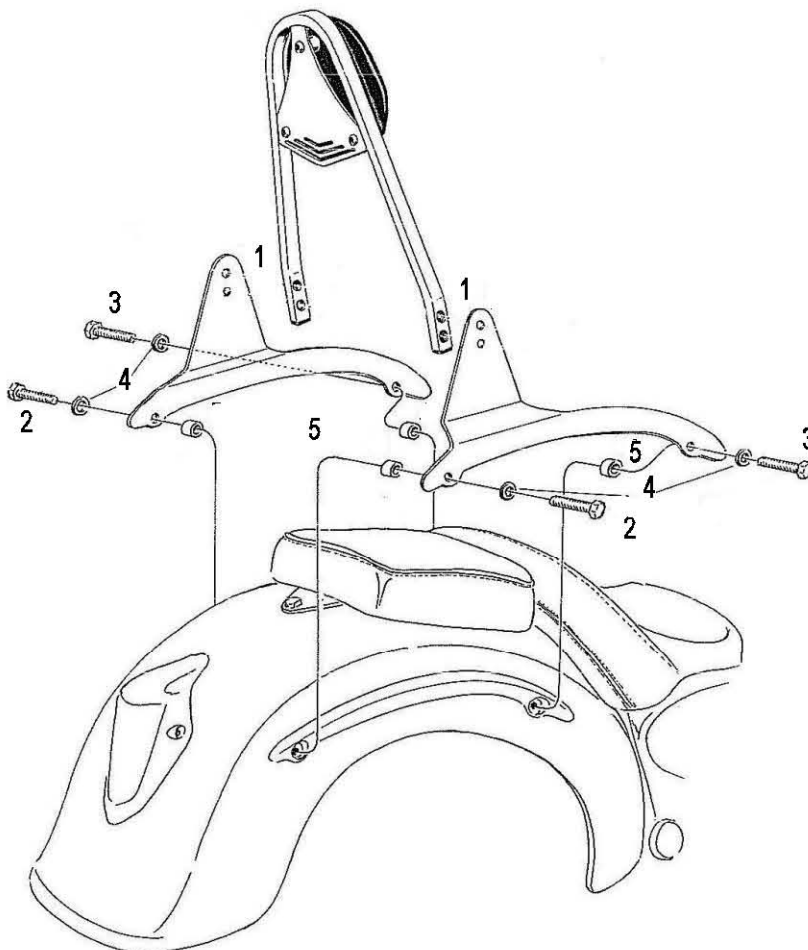

HIGHWAY HAWK

passion for chrome

Sissybar

Suzuki M800 '10-up

Art.no. 523-1040A

Components

1	Side brackets	2x
2	Bolt M8 x 80	2x
3	Bolt M8 x 60	2x
4	Washer M8	4x
5	Spacer Ø16 x 8	4x

Mode for Suzuki M800 '10-up

This accessory should be mounted by a professional mechanic only.
MotoLux International B.V. / Highway Hawk can not be held responsible for improper installation.

© Moto-Lux Specialties B.V.
Barneveld - The Netherlands