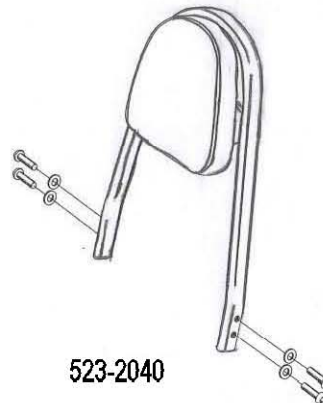

HIGHWAY HAWK

passion for chrome

Sissybar

Suzuki M800 '10-up

Art.no. 523-1040A

Components

1	Side brackets	2x
2	Bolt M8 x 80	2x
3	Bolt M8 x 60	2x
4	Washer M8	4x
5	Spacer Ø16 x 8	4x

Mode for Suzuki M800 '10-up

This accessory should be mounted by a professional mechanic only.
MotoLux International B.V. / Highway Hawk can not be held responsible for improper installation.

© Moto-Lux Specialties B.V.
Barneveld - The Netherlands