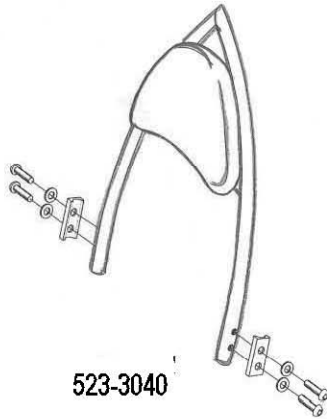

HIGHWAY HAWK

passion for chrome

Sissybar

Suzuki M800 '10-up

Art.no. 523-1040A

Components

1	Side brackets	2x
2	Bolt M8 x 80	2x
3	Bolt M8 x 60	2x
4	Washer M8	4x
5	Spacer Ø16 x 8	4x

Mode for Suzuki M800 '10-up

This accessory should be mounted by a professional mechanic only.
MotoLux International B.V. / Highway Hawk can not be held responsible for improper installation.

© Moto-Lux Specialties B.V.
Barneveld - The Netherlands