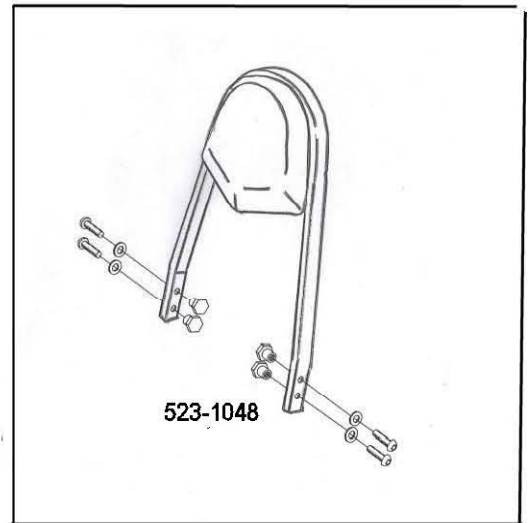

**HIGHWAY HAWK**  
*passion for chrome*

**Sissybar**  
 Suzuki VZ800 Marauder <'00  
 Art.no. 523-1048A

Components		
1	Mounting Strut	2x
2	Allenhead bolt M8 x 3mm	2x
3	Washer M8	2x
4	Spacer Ø21 x Ø8,5 x 17mm	2x
5	Special Spacer Ø23 x Ø8,5 x 23mm	2x
6	Bolt M6 x 16mm	4x
7	Washer M6	4x

This accessory should be mounted by a professional mechanic only.  
 MotoLux International B.V. / Highway Hawk can not be held responsible for improper installation.

© Moto-Lux Specialties B.V.  
 Barneveld - The Netherlands