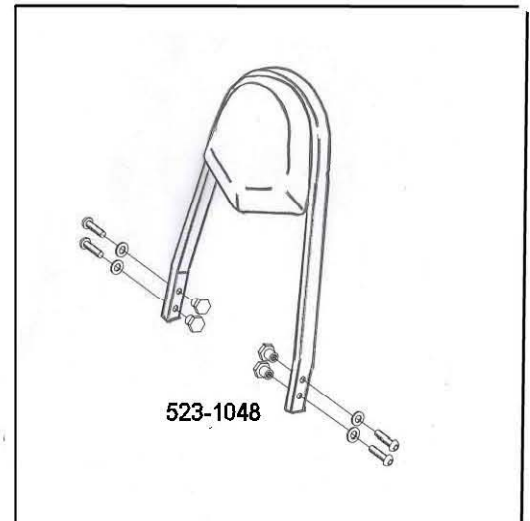

**HIGHWAY HAWK**  
*passion for chrome*

**Sissybar**  
 Suzuki VZ800 Marauder <'00  
 Art.no. 523-1048A

Components		
1	Mounting Strut	2x
2	Allenhead bolt M8 x 16mm	2x
3	Washer M8	2x
4	Spacer Ø21 x Ø8,5 x 16mm	2x
5	Special Spacer Ø23 x Ø8,5 x 23mm	2x
6	Bolt M6 x 16mm	4x
7	Washer M6	4x

This accessory should be mounted by a professional mechanic only.  
 MotoLux International B.V. / Highway Hawk can not be held responsible for improper installation.

© Moto-Lux Specialties B.V.  
 Barneveld - The Netherlands