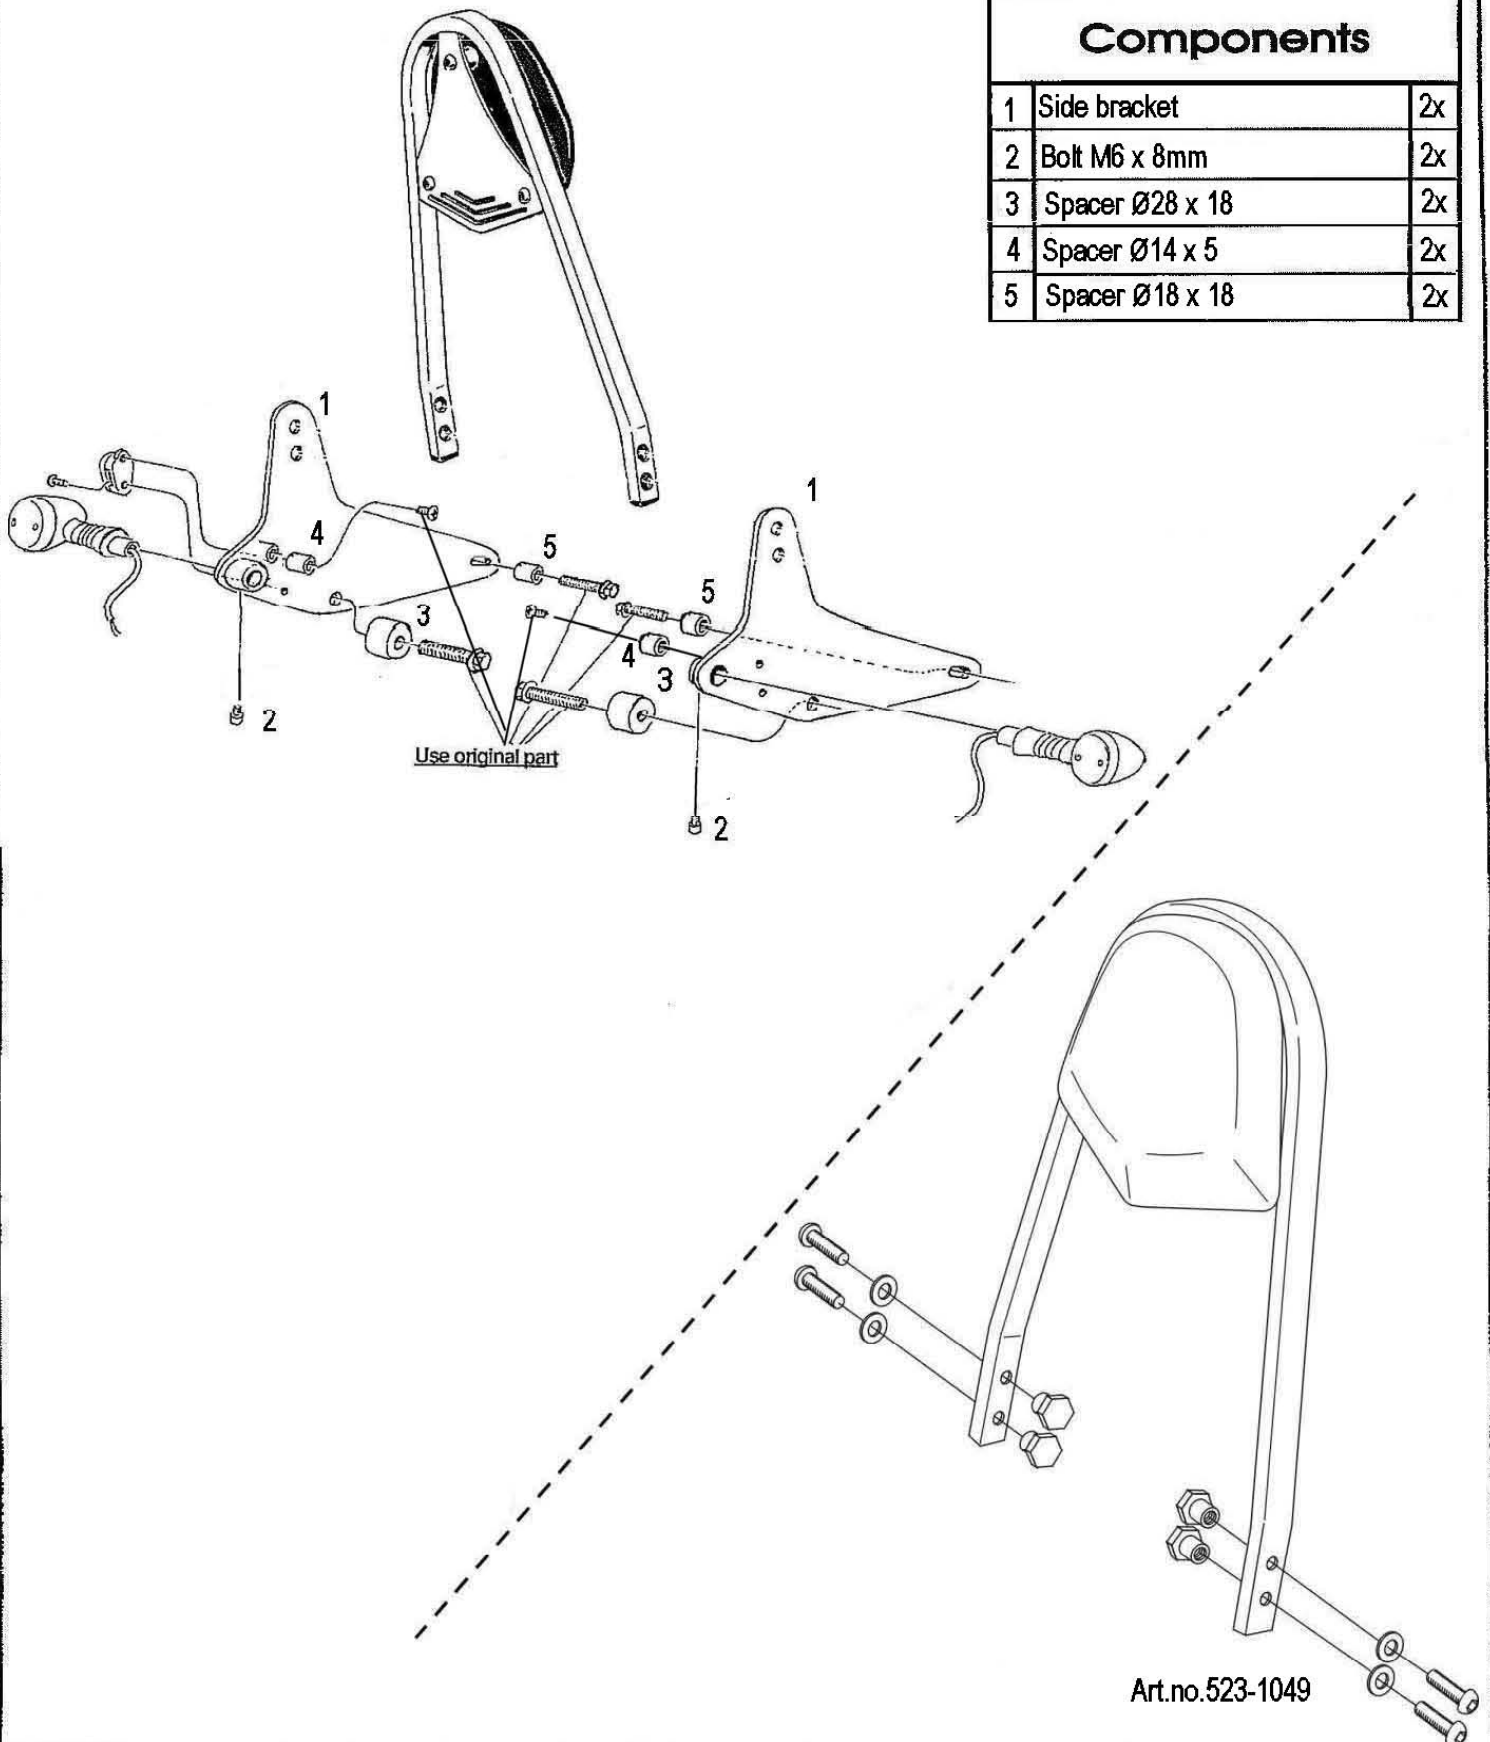

## Suzuki VS 1400

Art.no.523-1049A

### Components

1	Side bracket	2x
2	Bolt M6 x 8mm	2x
3	Spacer Ø28 x 18	2x
4	Spacer Ø14 x 5	2x
5	Spacer Ø18 x 18	2x

This accessory should be mounted by a professional mechanic only.  
MotoLux International B.V. / Highway Hawk can not be held responsible for improper installation.