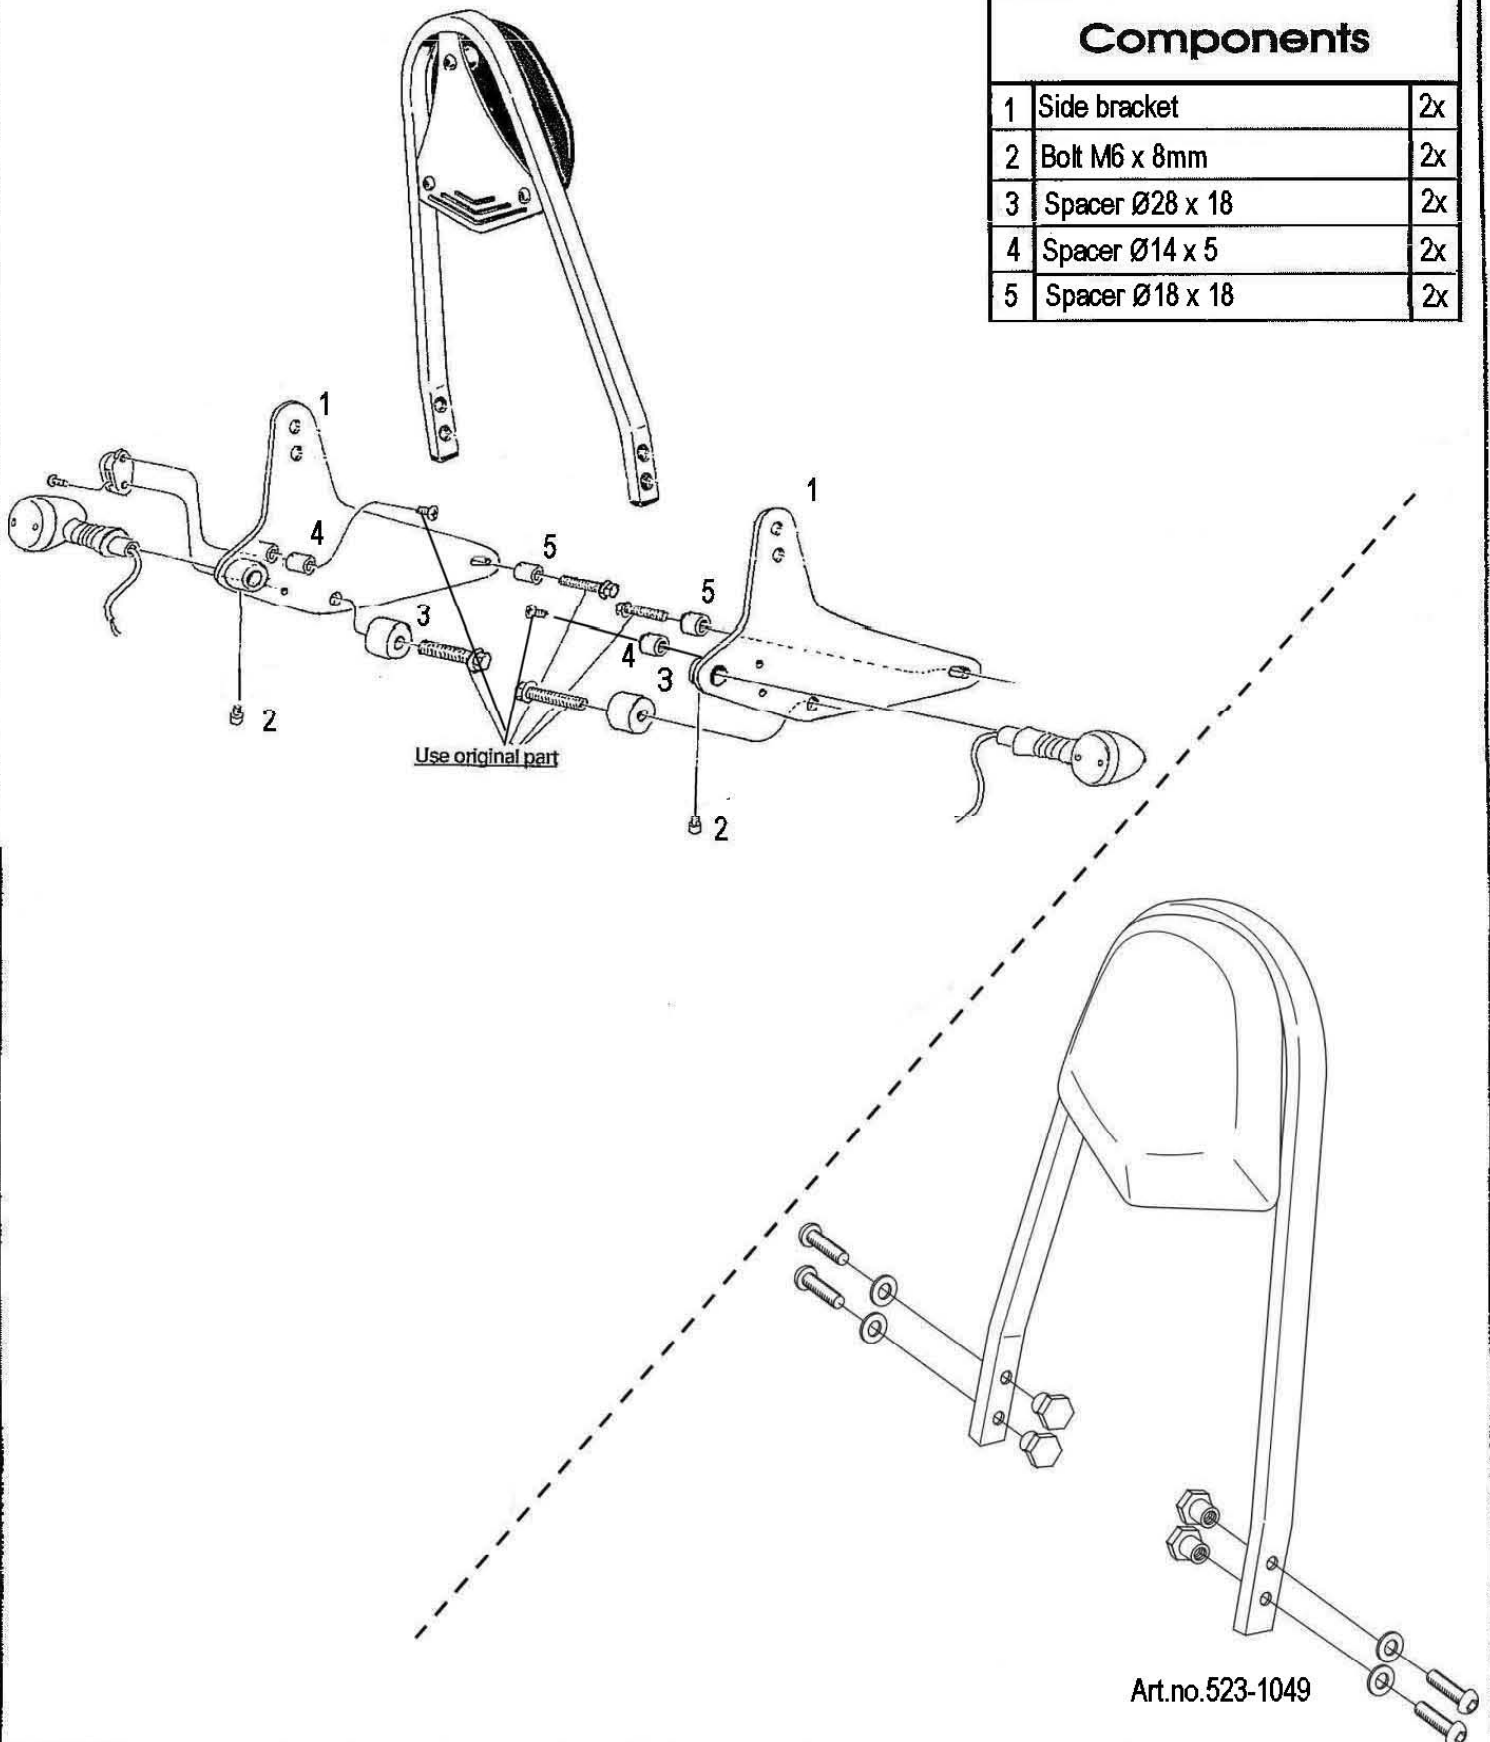

HIGHWAY HAWK

passion for chrome

Sissybar

Suzuki VS 1400

Art.no.523-1049A

Components

1	Side bracket	2x
2	Bolt M6 x 8mm	2x
3	Spacer Ø28 x 18	2x
4	Spacer Ø14 x 5	2x
5	Spacer Ø18 x 18	2x

This accessory should be mounted by a professional mechanic only.
MotoLux International B.V. / Highway Hawk can not be held responsible for improper installation.