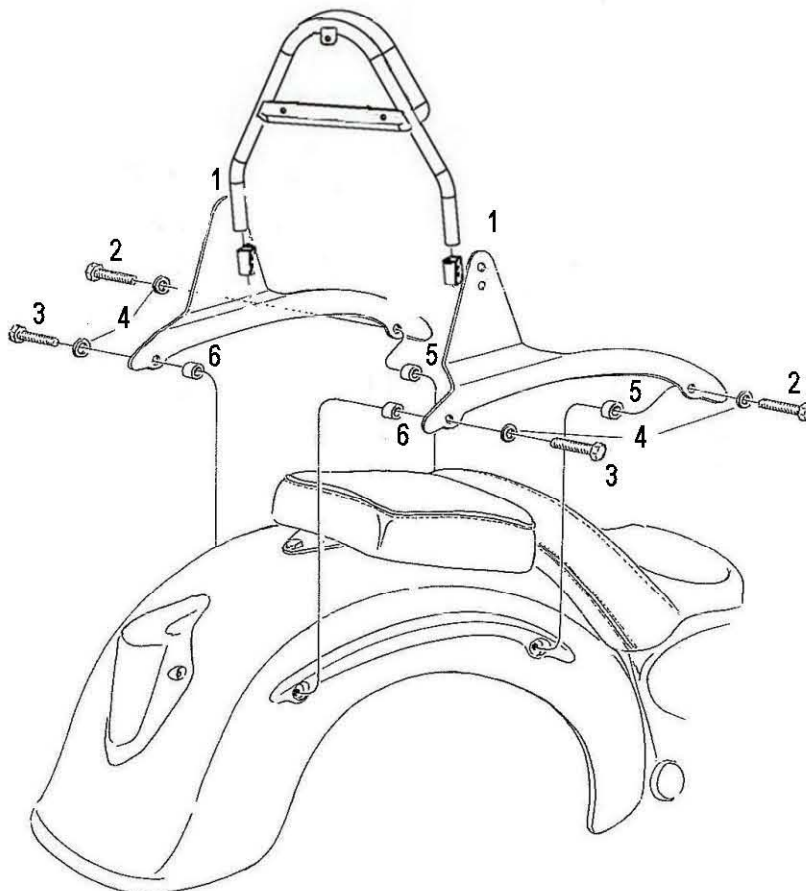

HIGHWAY HAWK

passion for chrome

Sissybar

Model for Suzuki VR / M 1800 R

Art.no. 523-1068

Components

1	Side bracket	2x
2	Bolt M8 x 90	2x
3	Bolt M8 x 80	2x
4	Washer M8	4x
5	Spacer Ø18 x 13	2x
6	Spacer Ø18 x 31	2x

Model for Suzuki VR / M 1800 R

This accessory should be mounted by a professional mechanic only.
MotoLux International B.V. / Highway Hawk can not be held responsible for improper installation.

© Moto-Lux Specialties B.V.
Barneveld - The Netherlands