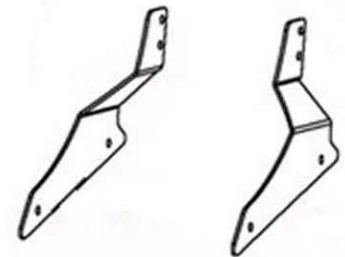

HIGHWAY HAWK

passion for chrome

Sissybar

Model for Suzuki VR / M 1800 R

Art.no. 523-1068

Components

1	Side bracket	2x
2	Bolt M8 x 90	2x
3	Bolt M8 x 80	2x
4	Washer M8	4x
5	Spacer Ø18 x 13	2x
6	Spacer Ø18 x 31	2x

Model for Suzuki VR / M 1800 R

This accessory should be mounted by a professional mechanic only.
MotoLux International B.V. / Highway Hawk can not be held responsible for improper installation.

© Moto-Lux Specialties B.V.
Barneveld - The Netherlands