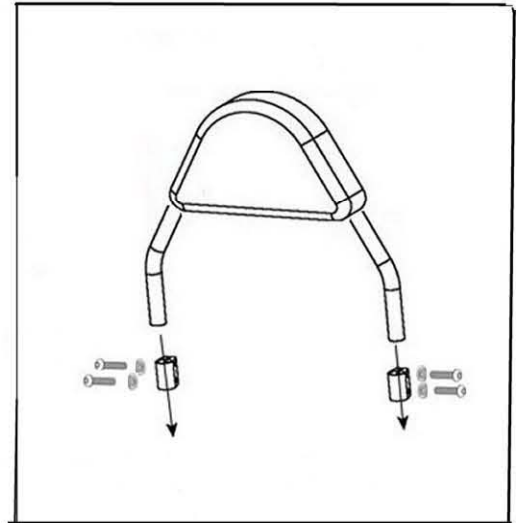

HIGHWAY HAWK

passion for chrome

Sissybar

Model for Suzuki VR / M 1800 R

Art.no. 523-1068

Components

1	Side bracket	2x
2	Bolt M8 x 90	2x
3	Bolt M8 x 80	2x
4	Washer M8	4x
5	Spacer Ø18 x 13	2x
6	Spacer Ø18 x 31	2x

Model for Suzuki VR / M 1800 R

This accessory should be mounted by a professional mechanic only.
MotoLux International B.V. / Highway Hawk can not be held responsible for improper installation.

© Moto-Lux Specialties B.V.
Barneveld - The Netherlands