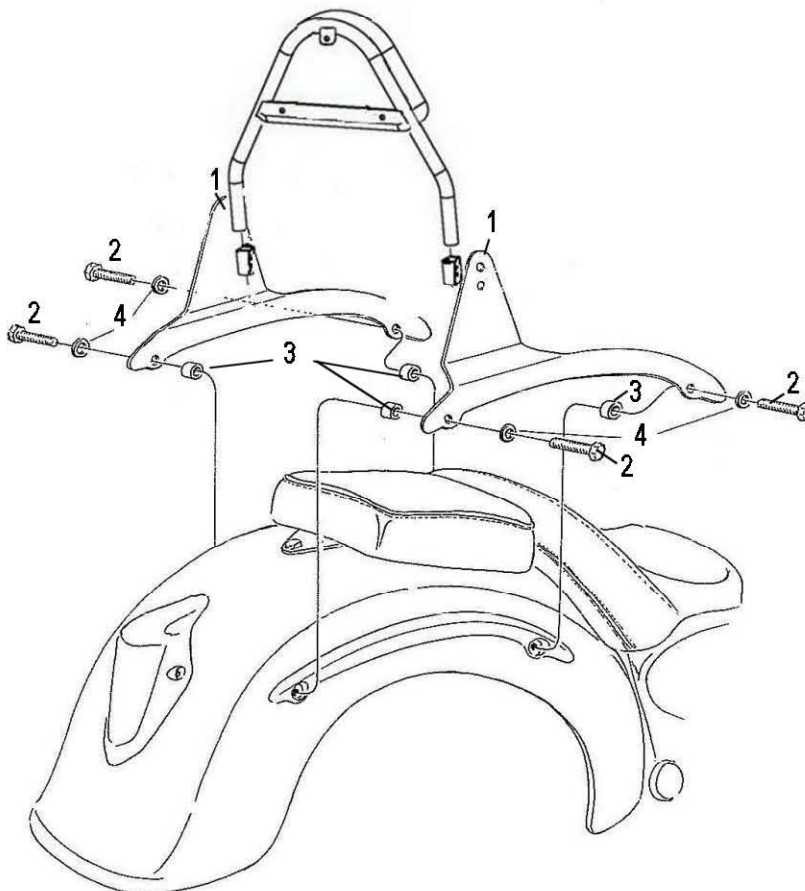

HIGHWAY HAWK

passion for chrome

Sissybar

Suzuki C1800R

Art.no. 523-1069

Components

1	Side bracket	2x
2	Bolt M10 (1.25) x 75	4x
3	Spacer Ø20 x 15	2x
4	Washer M10	4x

Model for Suzuki C1800R