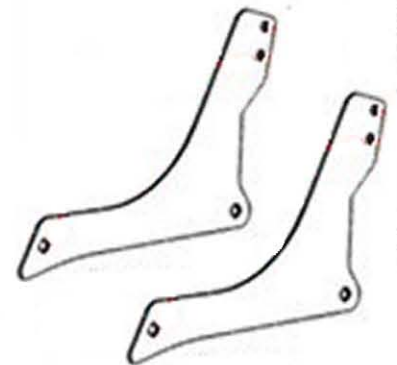

HIGHWAY HAWK

passion for chrome

Sissybar

Suzuki C1800R

Art.no. 523-1069

Components

1	Side bracket	2x
2	Bolt M10 (1.25) x 75	4x
3	Spacer Ø20 x 15	2x
4	Washer M10	4x

Model for Suzuki C1800R

This accessory should be mounted by a professional mechanic only.
MotoLux International B.V. / Highway Hawk can not be held responsible for improper installation.

© Moto-Lux Specialties B.V.
Barneveld - The Netherlands