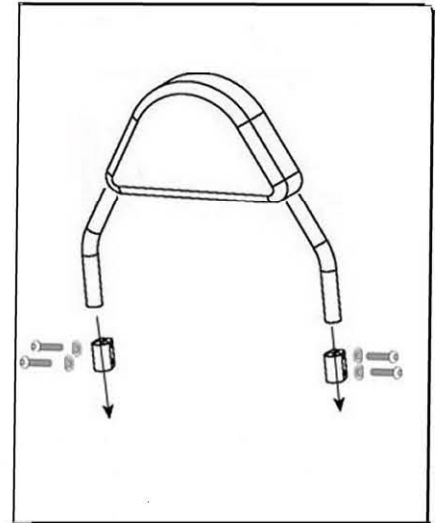

HIGHWAY HAWK

passion for chrome

Sissybar

Suzuki C1800R

Art.no. 523-1069

Components

1	Side bracket	2x
2	Bolt M10 (1.25) x 75	4x
3	Spacer Ø20 x 15	2x
4	Washer M10	4x

Model for Suzuki C1800R

This accessory should be mounted by a professional mechanic only.
MotoLux International B.V. / Highway Hawk can not be held responsible for improper installation.

© Moto-Lux Specialties B.V.
Barneveld - The Netherlands