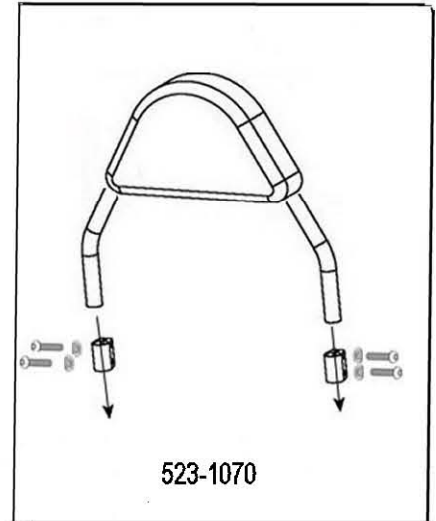

HIGHWAY HAWK

passion for chrome

Sissybar

Suzuki M 1500

Art.no. 523-1070

Components

1	Side bracket	2x
2	Bolt M8 x 85	2x
3	Bolt M8 x 70	2x
4	Washer M8	4x
5	Spacer Ø20 x 9	2x
6	Spacer Ø20 x 15	2x

Model for Suzuki M 1500