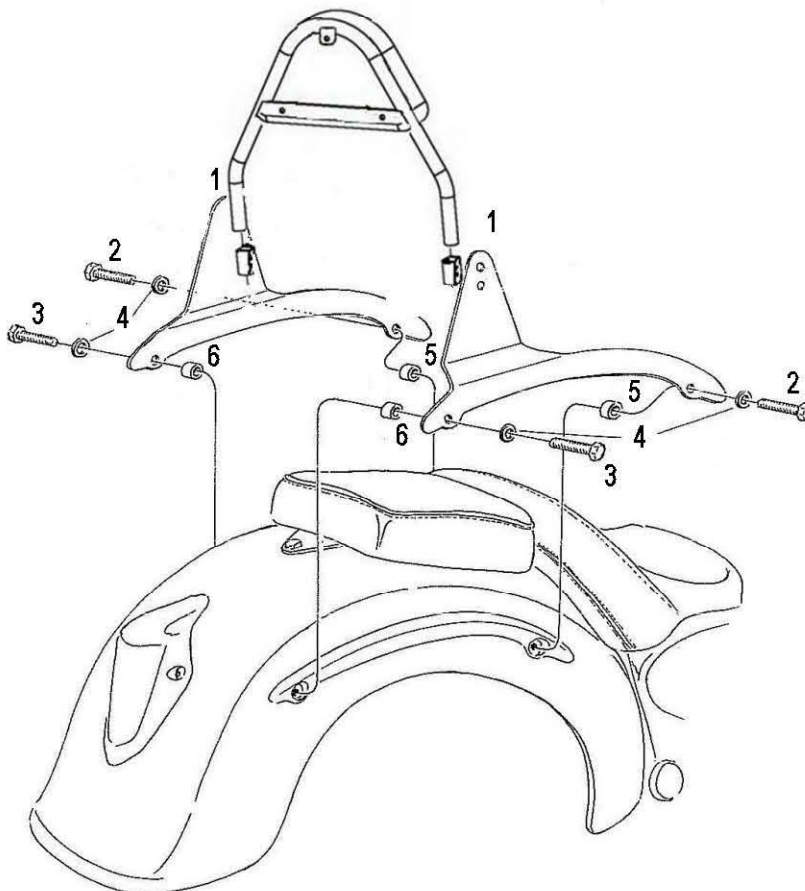

HIGHWAY HAWK

passion for chrome

Sissybar

Suzuki M 1500

Art.no. 523-1070

Components

1	Side bracket	2x
2	Bolt M8 x 85	2x
3	Bolt M8 x 70	2x
4	Washer M8	4x
5	Spacer Ø20 x 9	2x
6	Spacer Ø20 x 15	2x

Model for Suzuki M 1500