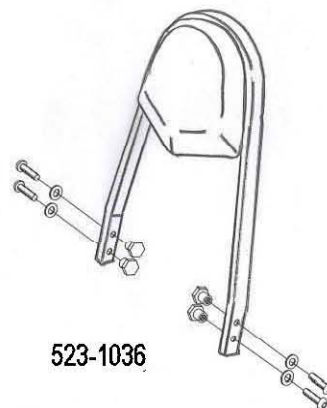

HIGHWAY HAWK
passion for chrome

Sissybar
Suzuki VL1500 LC
Art.no. 523-1036A

Components

1.	Side bracket	2x
2.	Bolt M8 x 50	4x
3.	Washer M8	4x

Model for Suzuki VL1500 LC

This accessory should be mounted by a professional mechanic only.
 MotoLux International B.V. / Highway Hawk can not be held responsible for improper installation.