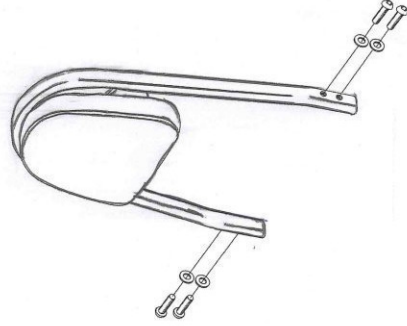

**HIGHWAY HAWK**

*passion for chrome*

**Sissybar for:  
Suzuki C1500T/BT  
523-1037 A/AB**

Arch

Tube

Wide

**Components**

1	Sissybar bracket	2
2	Bush Ø18 x 4mm	4
3	Bush Ø18 x 10mm	2
4	Bush Ø18 x 12mm	2

This accessory should be mounted by a professional mechanic only.

MotoLux International B.V. / Highway Hawk can not be held responsible for improper installation.

© Moto-Lux Specialties B.V.

Barneveld - The Netherlands