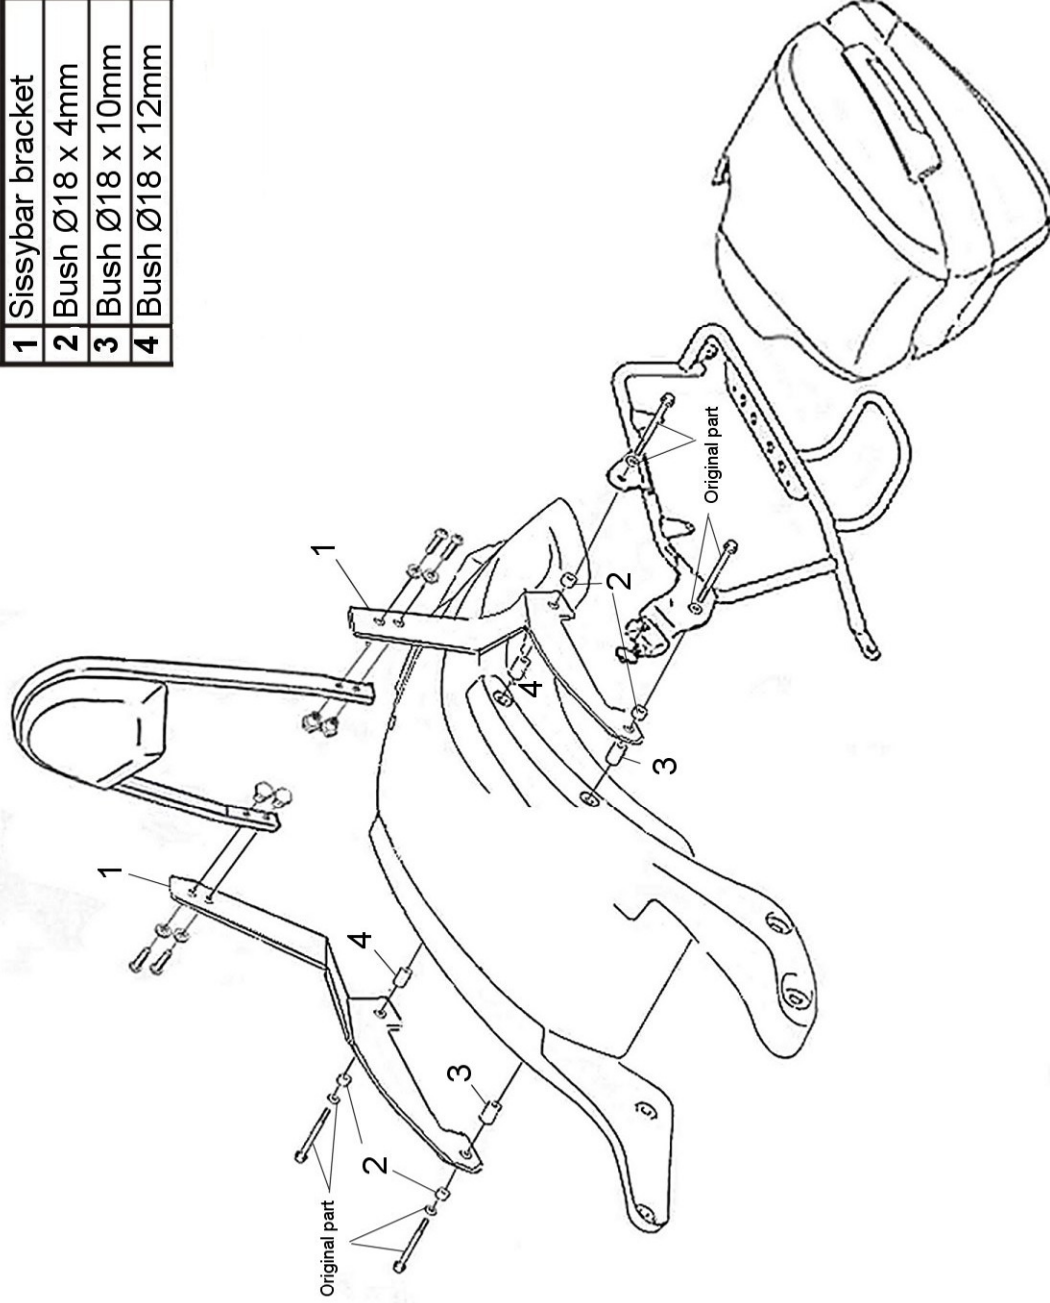

**HIGHWAY HAWK**

*passion for chrome*

**Sissybar for:  
Suzuki C1500T/BT  
523-1037 A/AB**

Arch

Tube

Wide

**Components**

1	Sissybar bracket	2
2	Bush Ø18 x 4mm	4
3	Bush Ø18 x 10mm	2
4	Bush Ø18 x 12mm	2