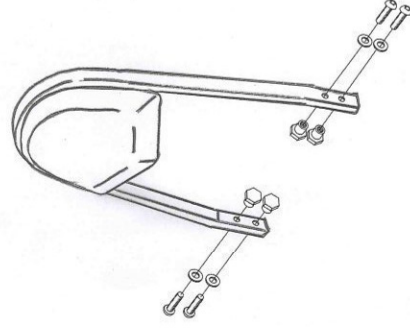

**HIGHWAY HAWK**

*passion for chrome*

**Sissybar for:  
Suzuki C1500T/BT  
523-1037 A/AB**

Arch

Tube

Wide

**Components**

1	Sissybar bracket	2
2	Bush Ø18 x 4mm	4
3	Bush Ø18 x 10mm	2
4	Bush Ø18 x 12mm	2

This accessory should be mounted by a professional mechanic only.

MotoLux International B.V. / Highway Hawk can not be held responsible for improper installation.

© Moto-Lux Specialties B.V.

Barneveld - The Netherlands