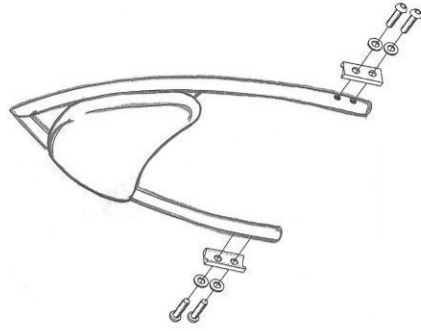

**HIGHWAY HAWK**

*passion for chrome*

**Sissybar for:  
Suzuki C1500T/BT  
523-1037 A/AB**

Arch

Tube

Wide

**Components**

1	Sissybar bracket	2
2	Bush Ø18 x 4mm	4
3	Bush Ø18 x 10mm	2
4	Bush Ø18 x 12mm	2

This accessory should be mounted by a professional mechanic only.

MotoLux International B.V. / Highway Hawk can not be held responsible for improper installation.

© Moto-Lux Specialties B.V.

Barneveld - The Netherlands